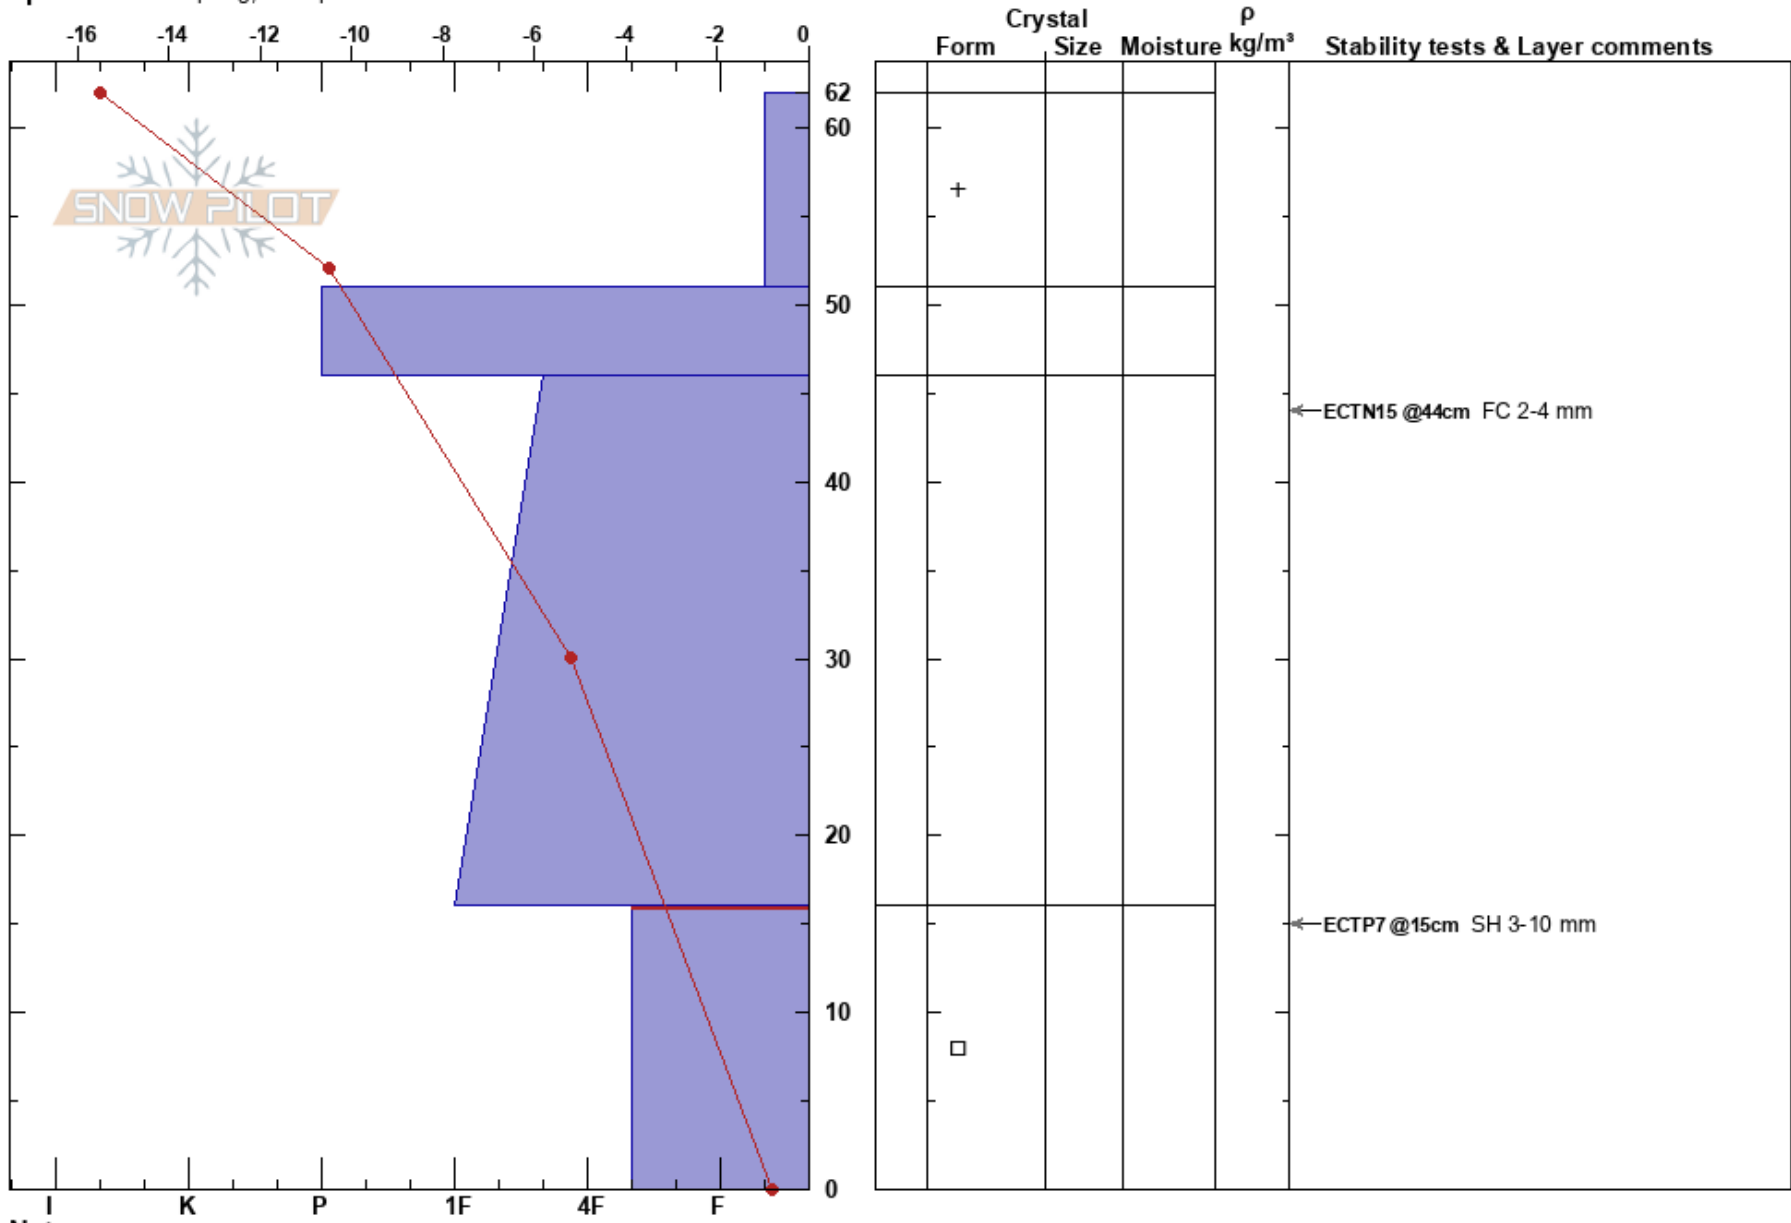

Murberget  
 Västra Vindelfjällen  
 Sweden  
 Elevation: 760 m  
 Aspect: 70°

Johan af Ekenstam  
 14/12/2023 - 11:40  
 Co-ord: 33W 487796E 7304245N  
 Slope Angle: 15°  
 Wind Loading:

Stability:  
 Air Temperature: -15.8°C PF: 30  
 Sky Cover: OVC  
 Precipitation: S-1  
 Wind: E Light Breeze

HS:62  
 Layer Notes:  
 16-0cm: Problematic layer

Specifics: Collapsing, widespread

Notes: