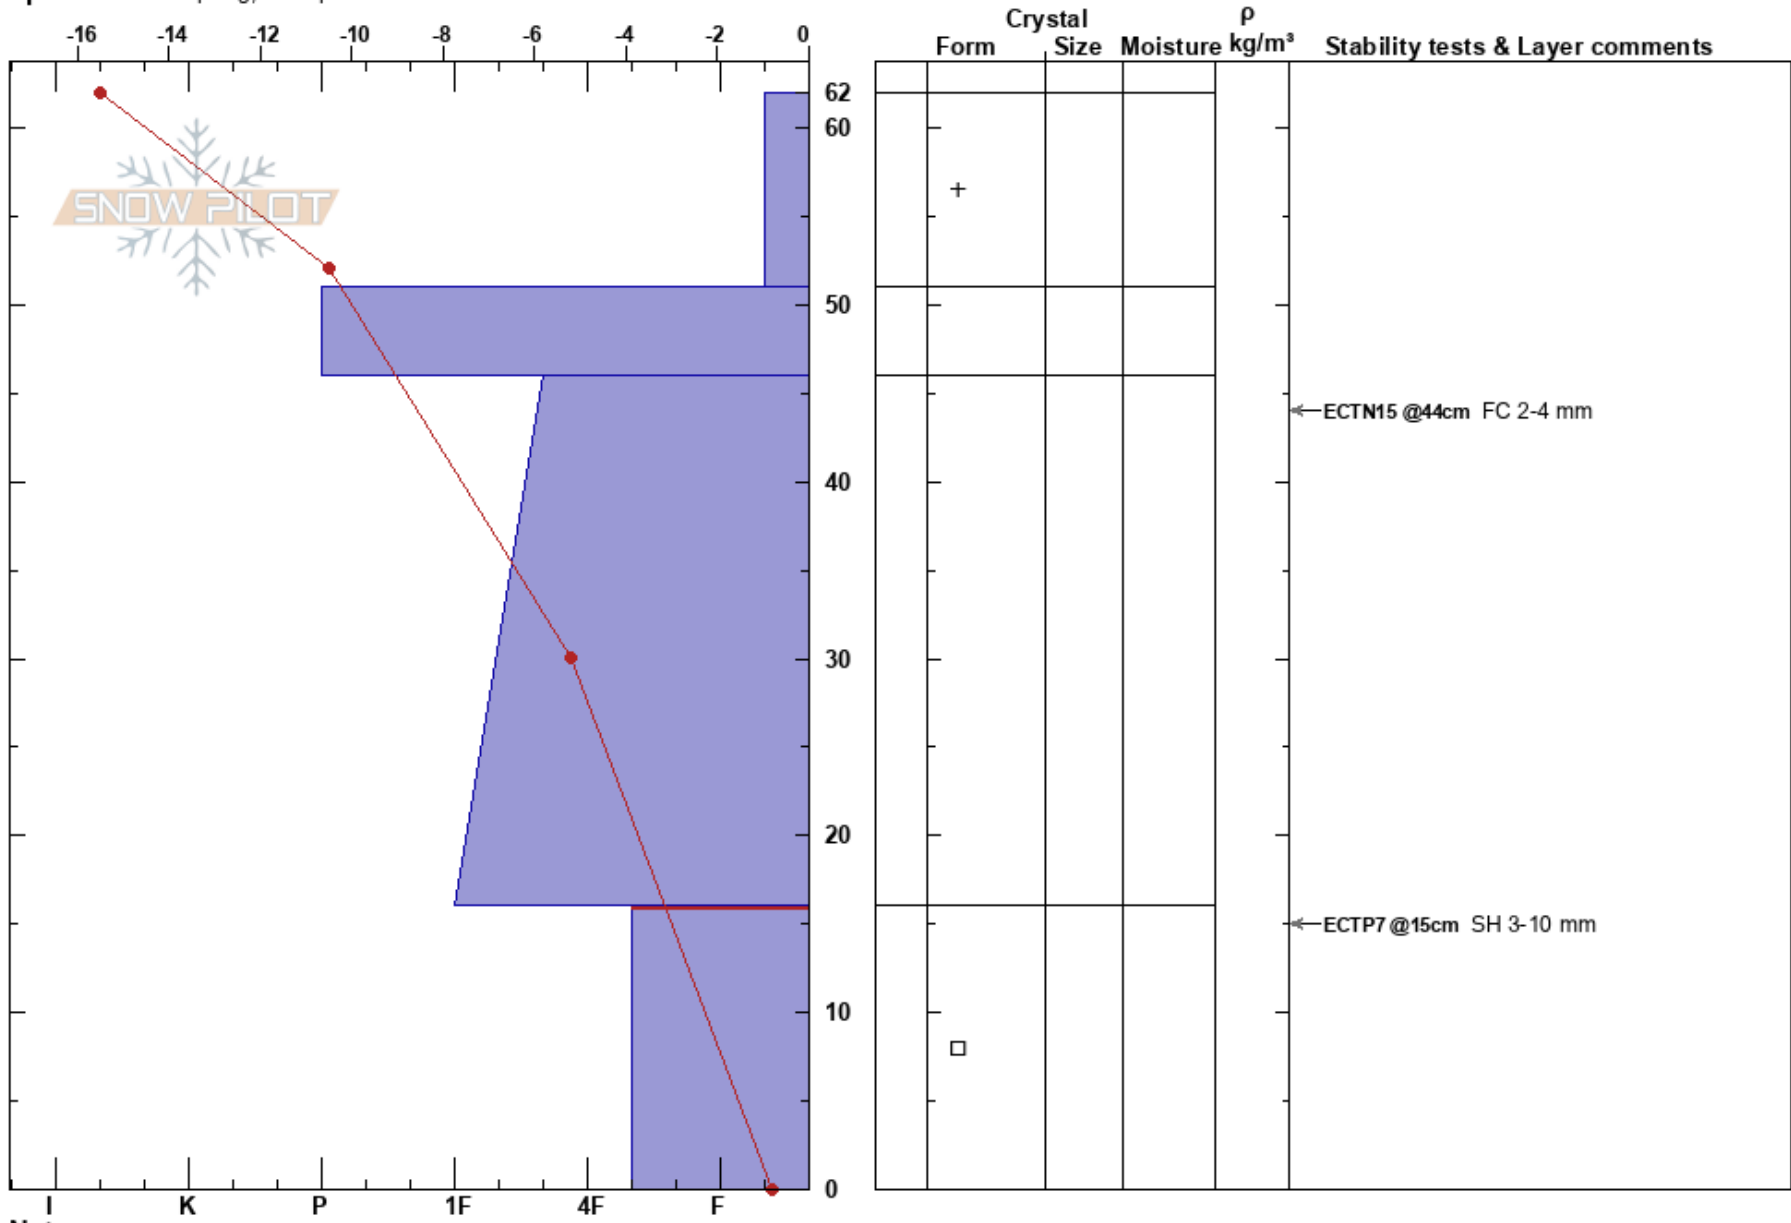

Murberget
 Västra Vindelfjällen
 Sweden
 Elevation: 760 m
 Aspect: 70°

Johan af Ekenstam
 14/12/2023 - 11:40
 Co-ord: 33W 487796E 7304245N
 Slope Angle: 15°
 Wind Loading:

Stability:
 Air Temperature: -15.8°C PF: 30
 Sky Cover: OVC
 Precipitation: S-1
 Wind: E Light Breeze

HS:62
 Layer Notes:
 16-0cm: Problematic layer

Specifics: Collapsing, widespread

Notes: