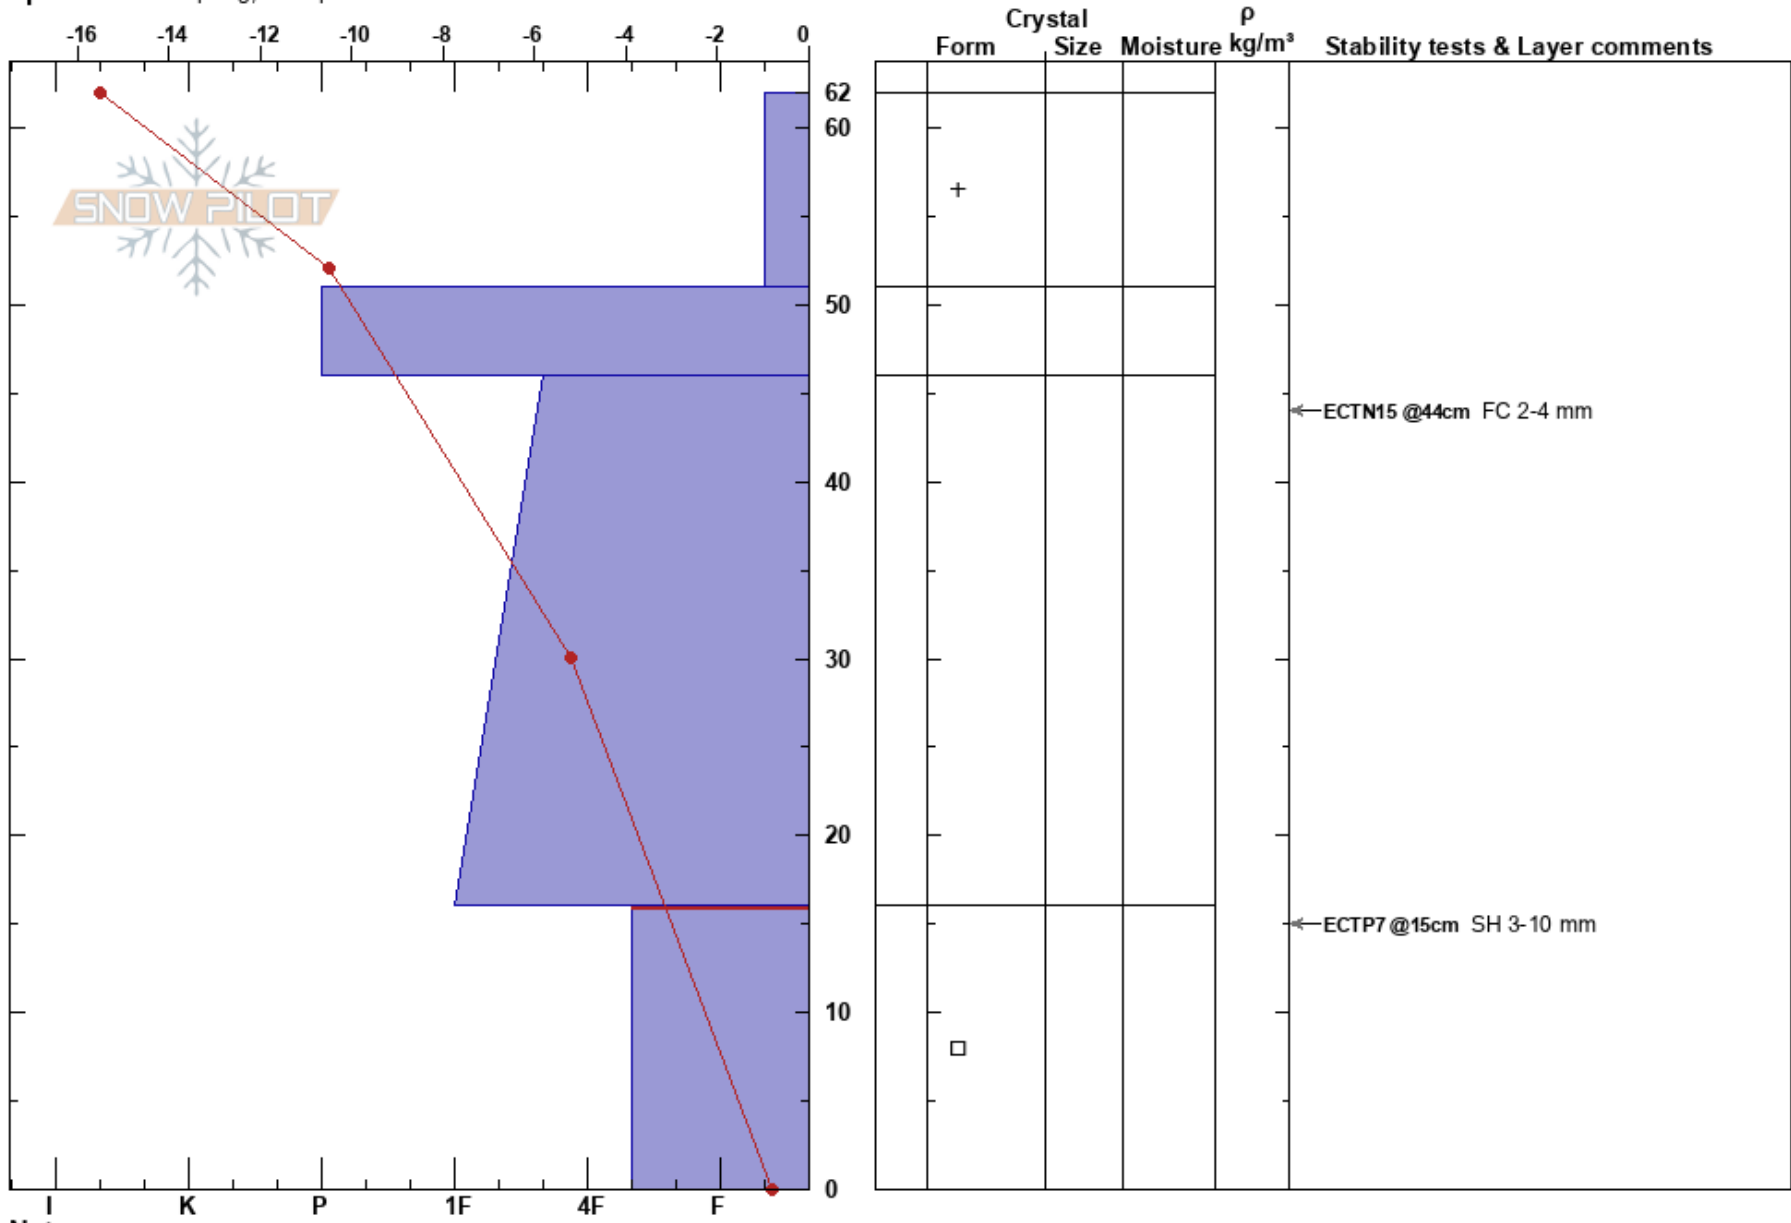

Murberget  
 Västra Vindelfjällen  
 Sweden  
 Elevation: 760 m  
 Aspect: 70°

Johan af Ekenstam  
 14/12/2023 - 11:40  
 Co-ord: 33W 487796E 7304245N  
 Slope Angle: 15°  
 Wind Loading:

Stability:  
 Air Temperature: -15.8°C PF: 30  
 Sky Cover: OVC  
 Precipitation: S-1  
 Wind: E Light Breeze

Layer Notes:  
 16-0cm: Problematic layer

Specifics: Collapsing, widespread

Notes: