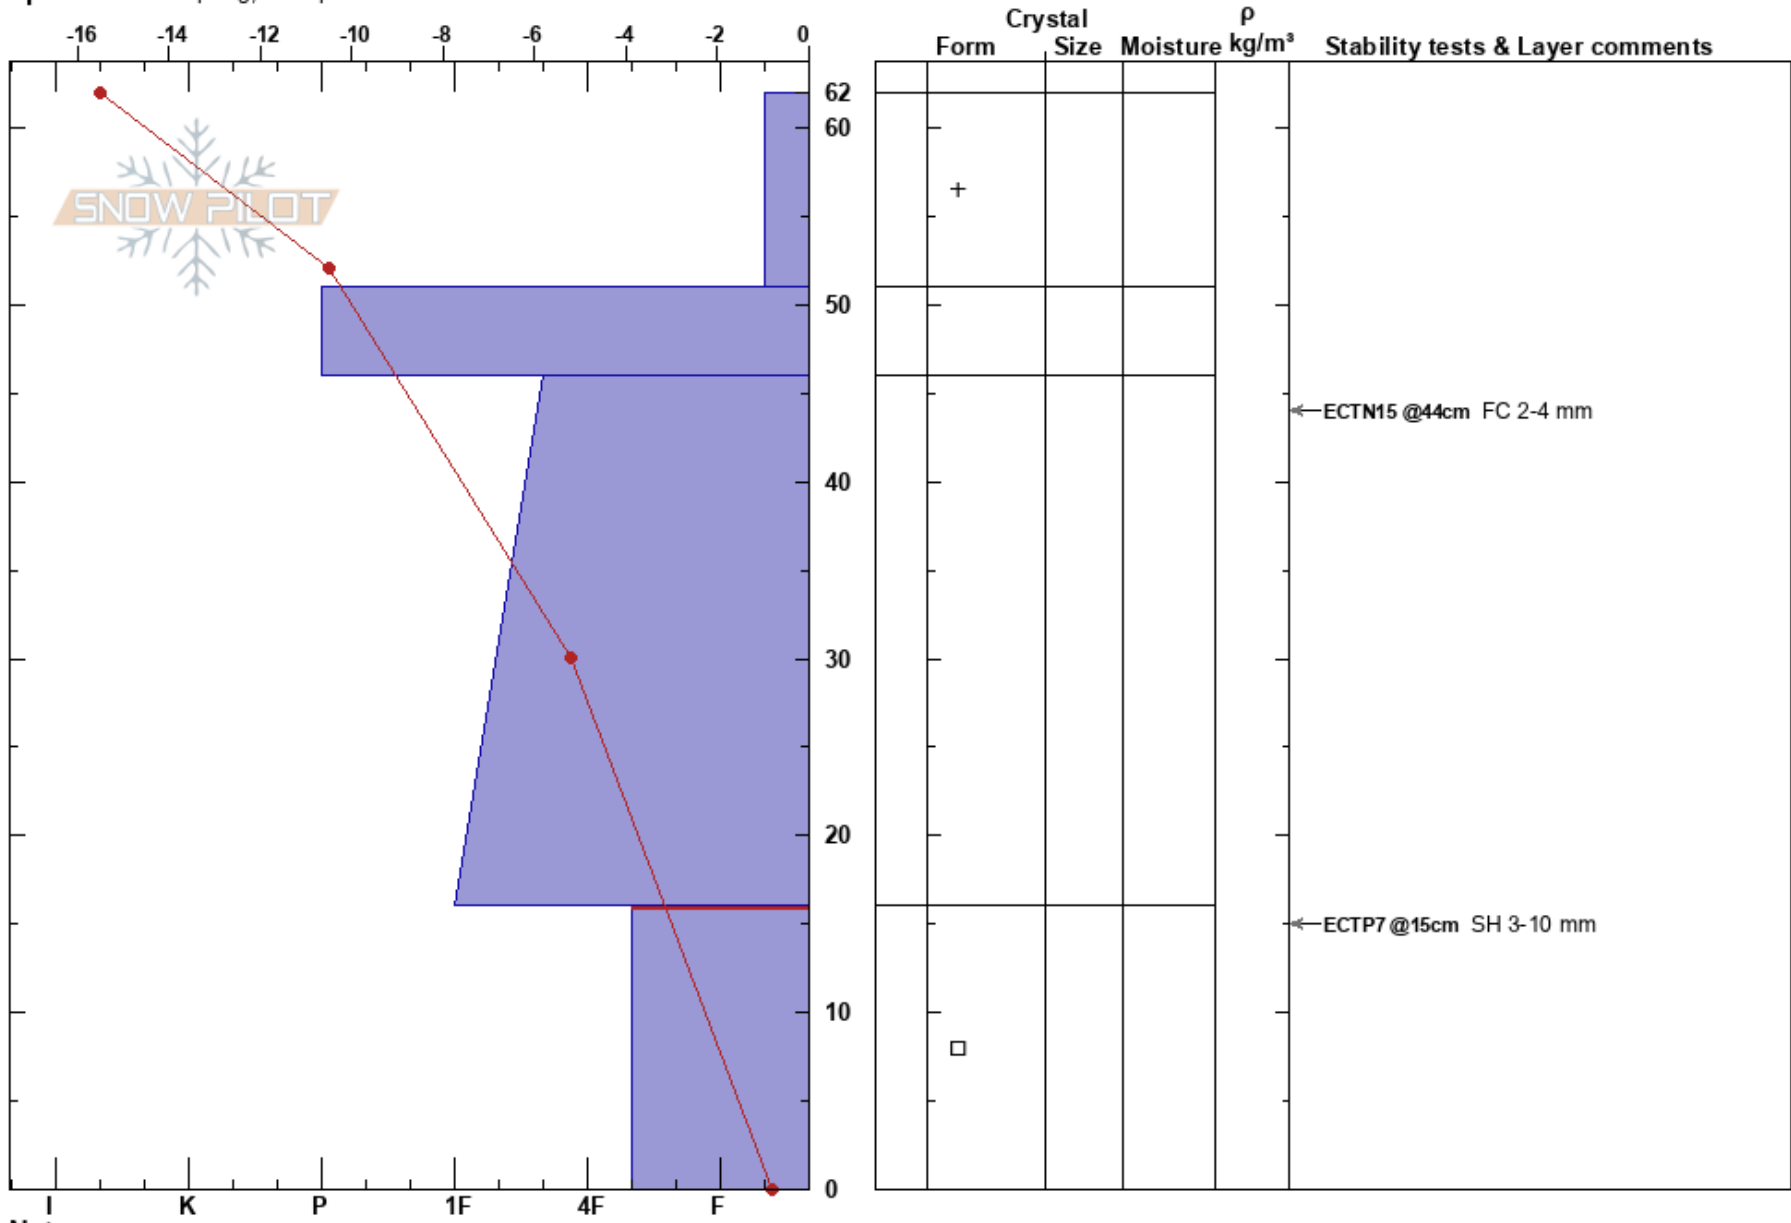

Murberget
 Västra Vindelfjällen
 Sweden
 Elevation: 760 m
 Aspect: 70°

Johan af Ekenstam
 14/12/2023 - 11:40
 Co-ord: 33W 487796E 7304245N
 Slope Angle: 15°
 Wind Loading:

Stability:
 Air Temperature: -15.8°C PF: 30
 Sky Cover: OVC
 Precipitation: S-1
 Wind: E Light Breeze

Layer Notes:
 16-0cm: Problematic layer

Specifics: Collapsing, widespread

Notes: