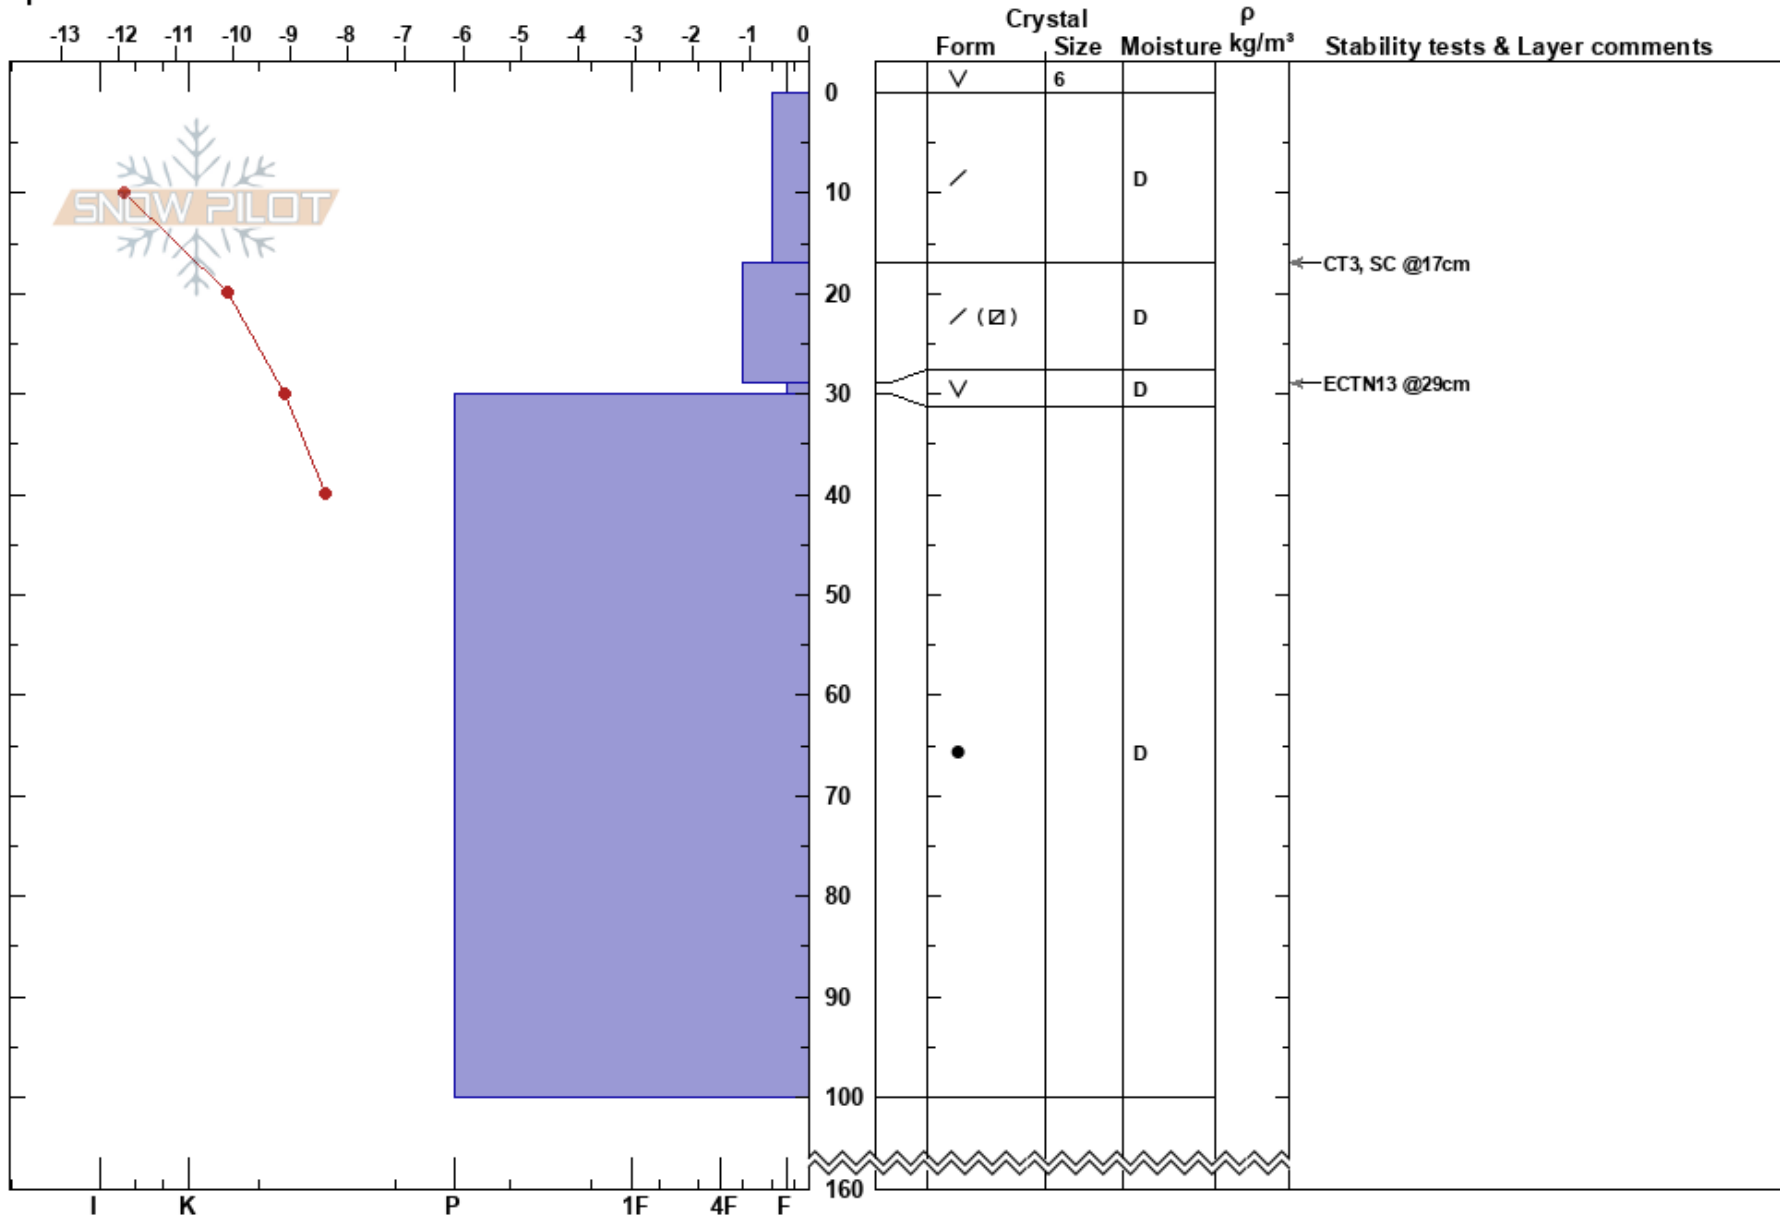

Lill Skarven Sadel
 Funäsfjällen
 Sweden
Elevation: 1020 m
Aspect: NE
Specifics:

John Wilcoxon
 14/12/2023 - 10:30
Co-ord: 33V 364860E 6941768N
Slope Angle: 29°
Wind Loading: previous

Stability:
Air Temperature: -10°C
Sky Cover: CLR
Precipitation: NO
Wind: SW Light Breeze

HS: 160
Layer Notes:
 29-30cm: Problematic layer

Notes: