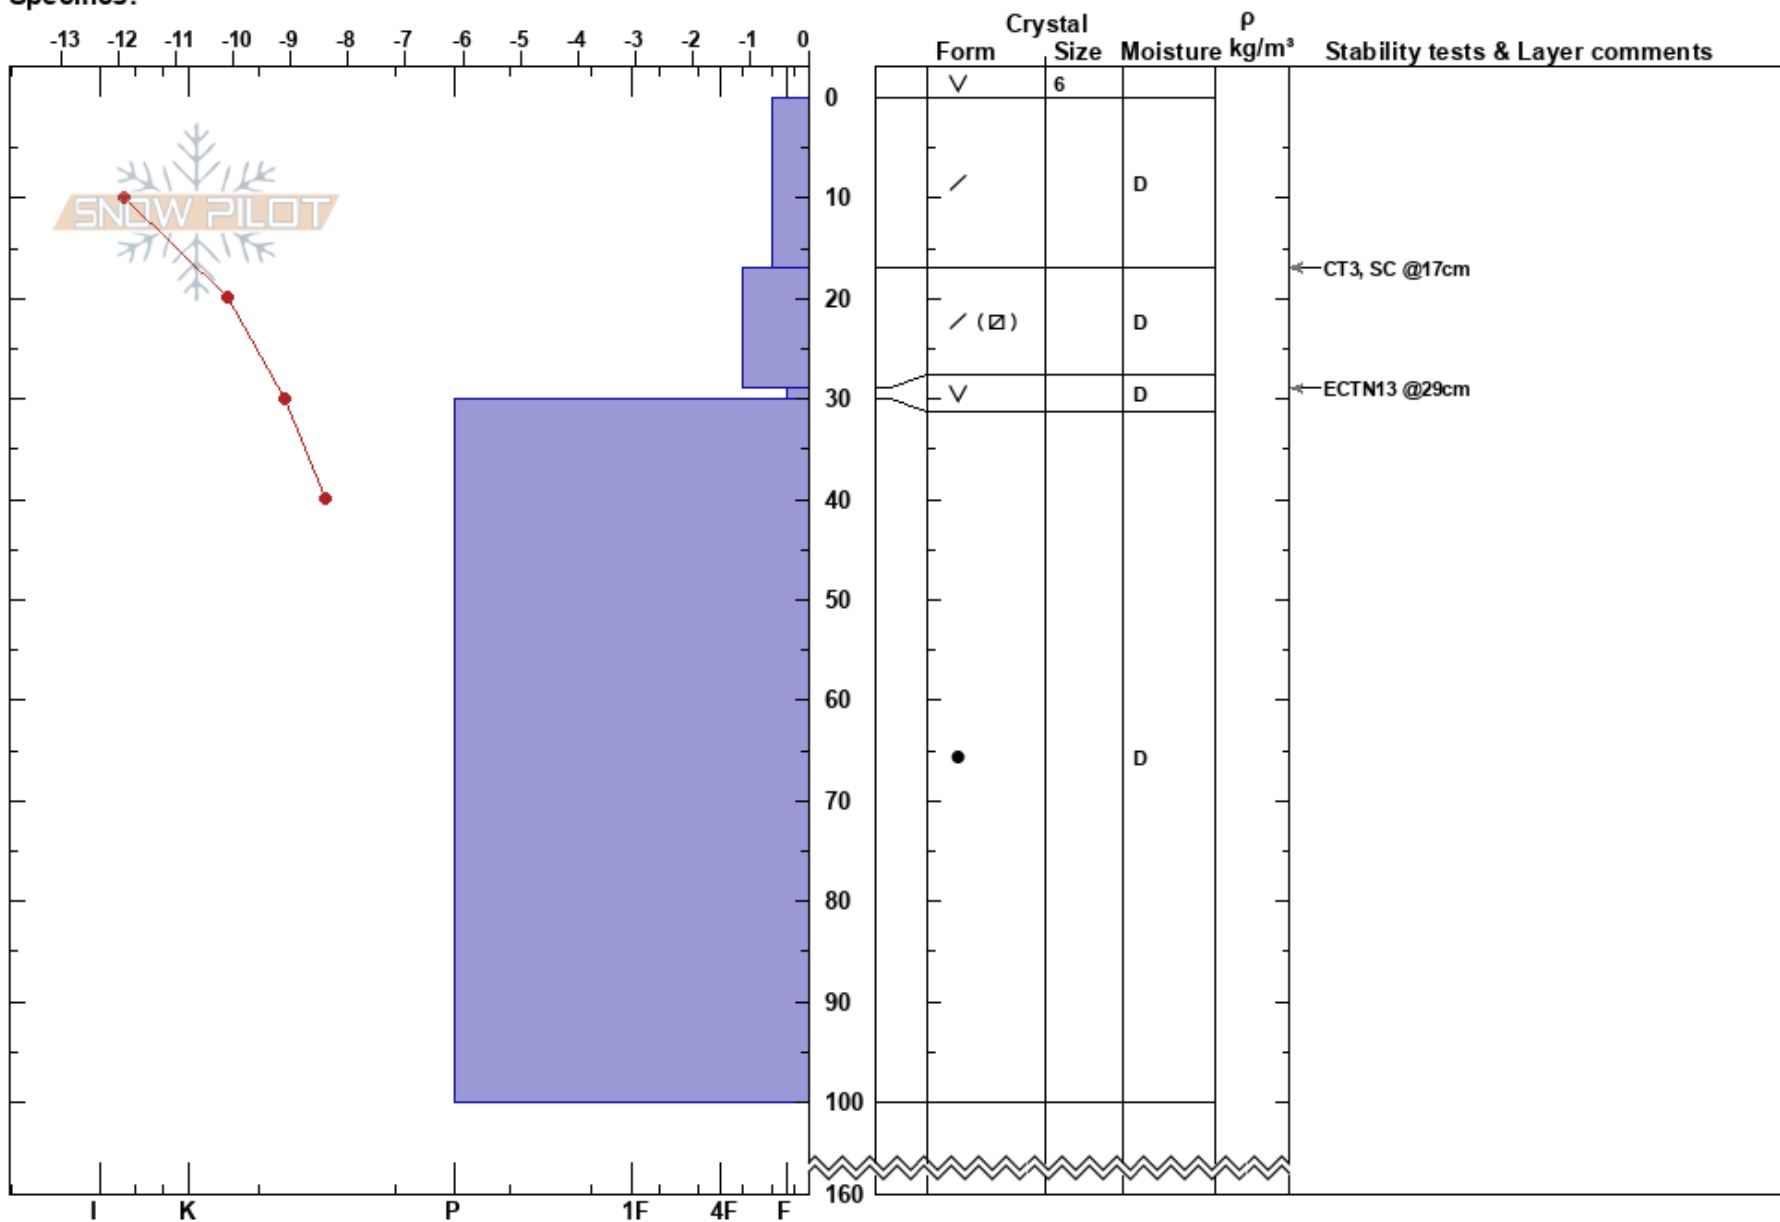

Lill Skarven Sadel
 Funäsfjällen
 Sweden
Elevation: 1020 m
Aspect: NE
Specifics:

John Wilcoxon
 14/12/2023 - 10:30
Co-ord: 33V 364860E 6941768N
Slope Angle: 29°
Wind Loading: previous

Stability:
Air Temperature: -10°C
Sky Cover: CLR
Precipitation: NO
Wind: SW Light Breeze

HS: 160
Layer Notes:
 29-30cm: Problematic layer

Notes: