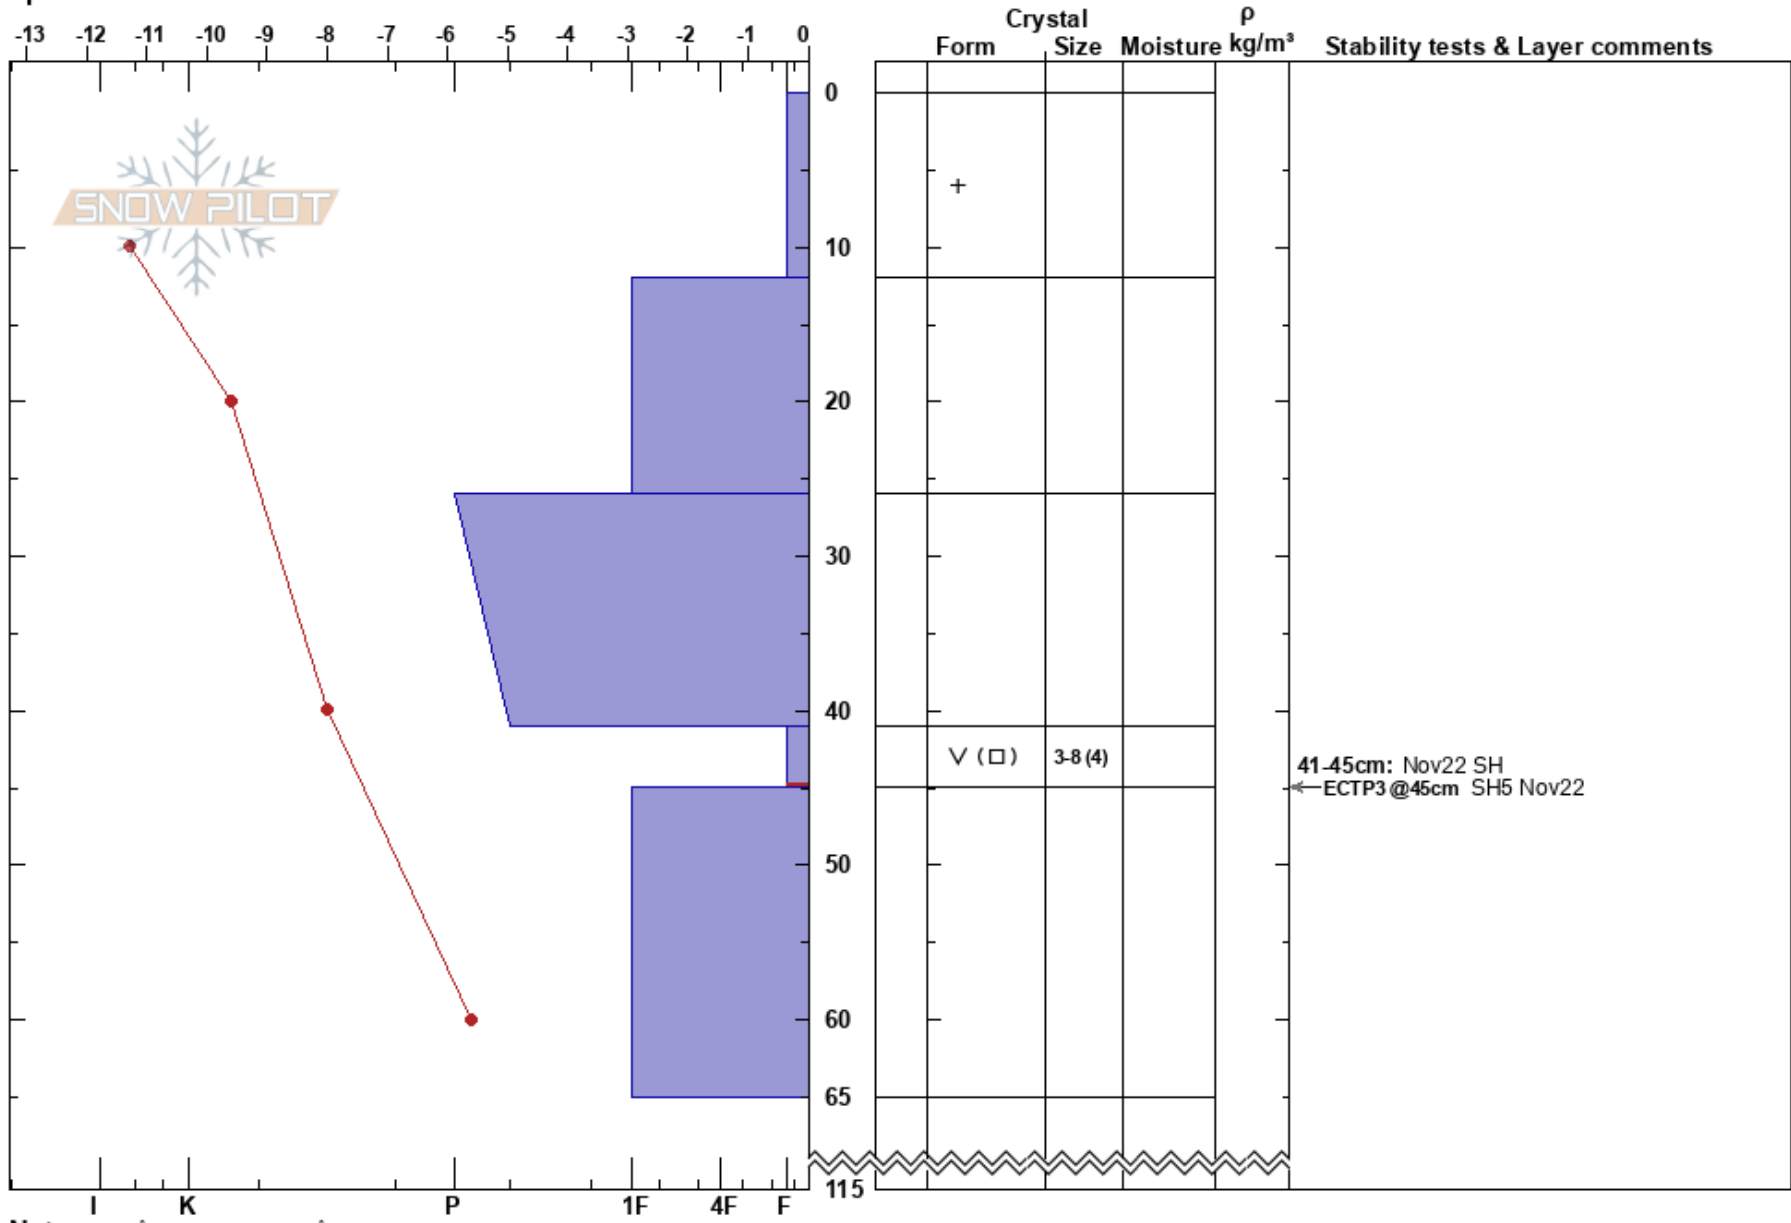

Kittelskalet  
 Fågelfjället  
 Sweden  
 Elevation: 860 m  
 Aspect: S  
 Specifics:

Stefan Lundin  
 14/12/2023 - 12:00  
 Co-ord: 65.29375N, 15.49089E  
 Slope Angle: 28°  
 Wind Loading: no

Stability:  
 Air Temperature: -18°C  
 Sky Cover: X  
 Precipitation: NO  
 Wind: E Light Breeze

HS: 115  
 PF: 25  
 41-45cm: Nov22 SH  
 41-45cm: Problematic layer

Notes: Skråladdad sydsida, låg alp.