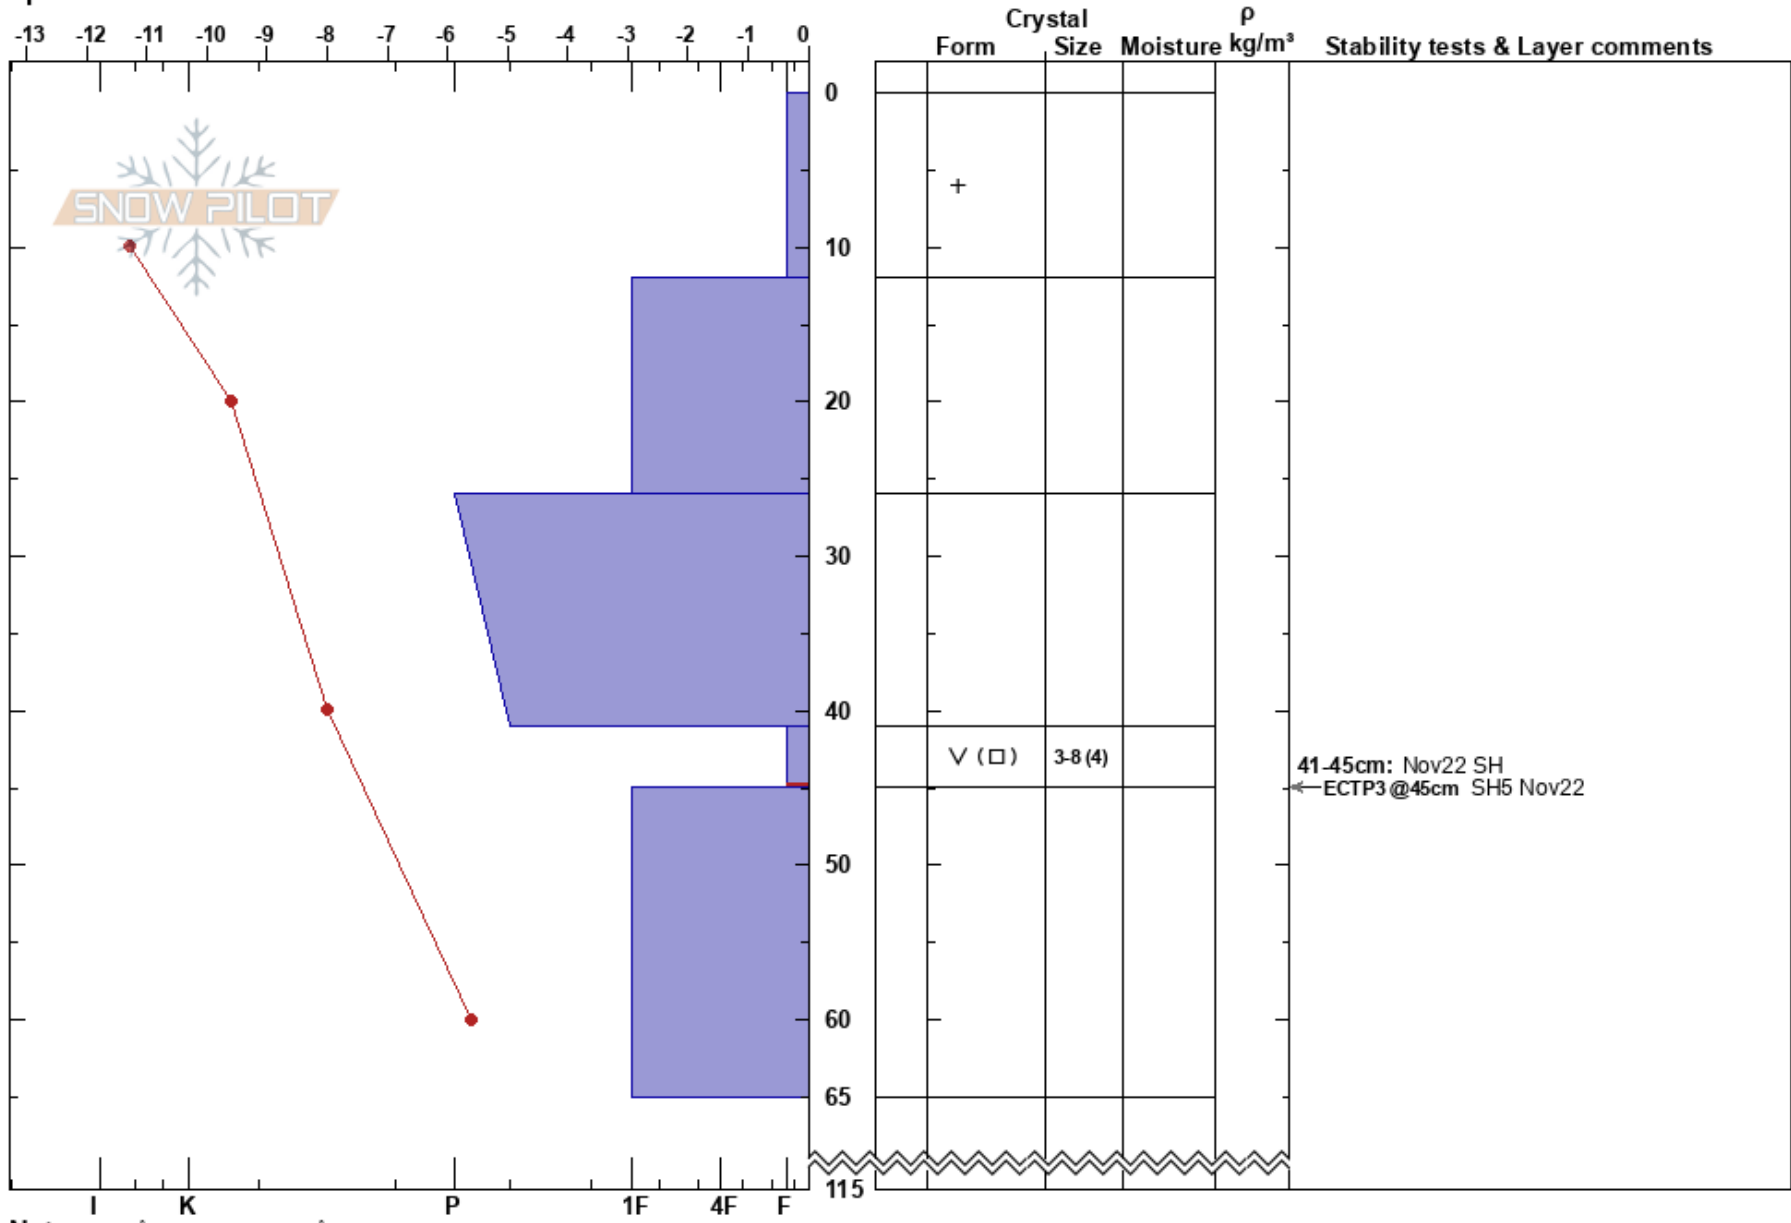

Kittelskalet
 Fågelfället
 Sweden
 Elevation: 860 m
 Aspect: S
 Specifics:

Stefan Lundin
 14/12/2023 - 12:00
 Co-ord: 65.29375N, 15.49089E
 Slope Angle: 28°
 Wind Loading: no

Stability: HS:115
 Air Temperature: -18°C PF: 25
 Sky Cover: X
 Precipitation: NO
 Wind: E Light Breeze
 Layer Notes:
 41-45cm: Nov22 SH
 41-45cm: Problematic layer

Notes: Skråladdad sydsida, låg alp.