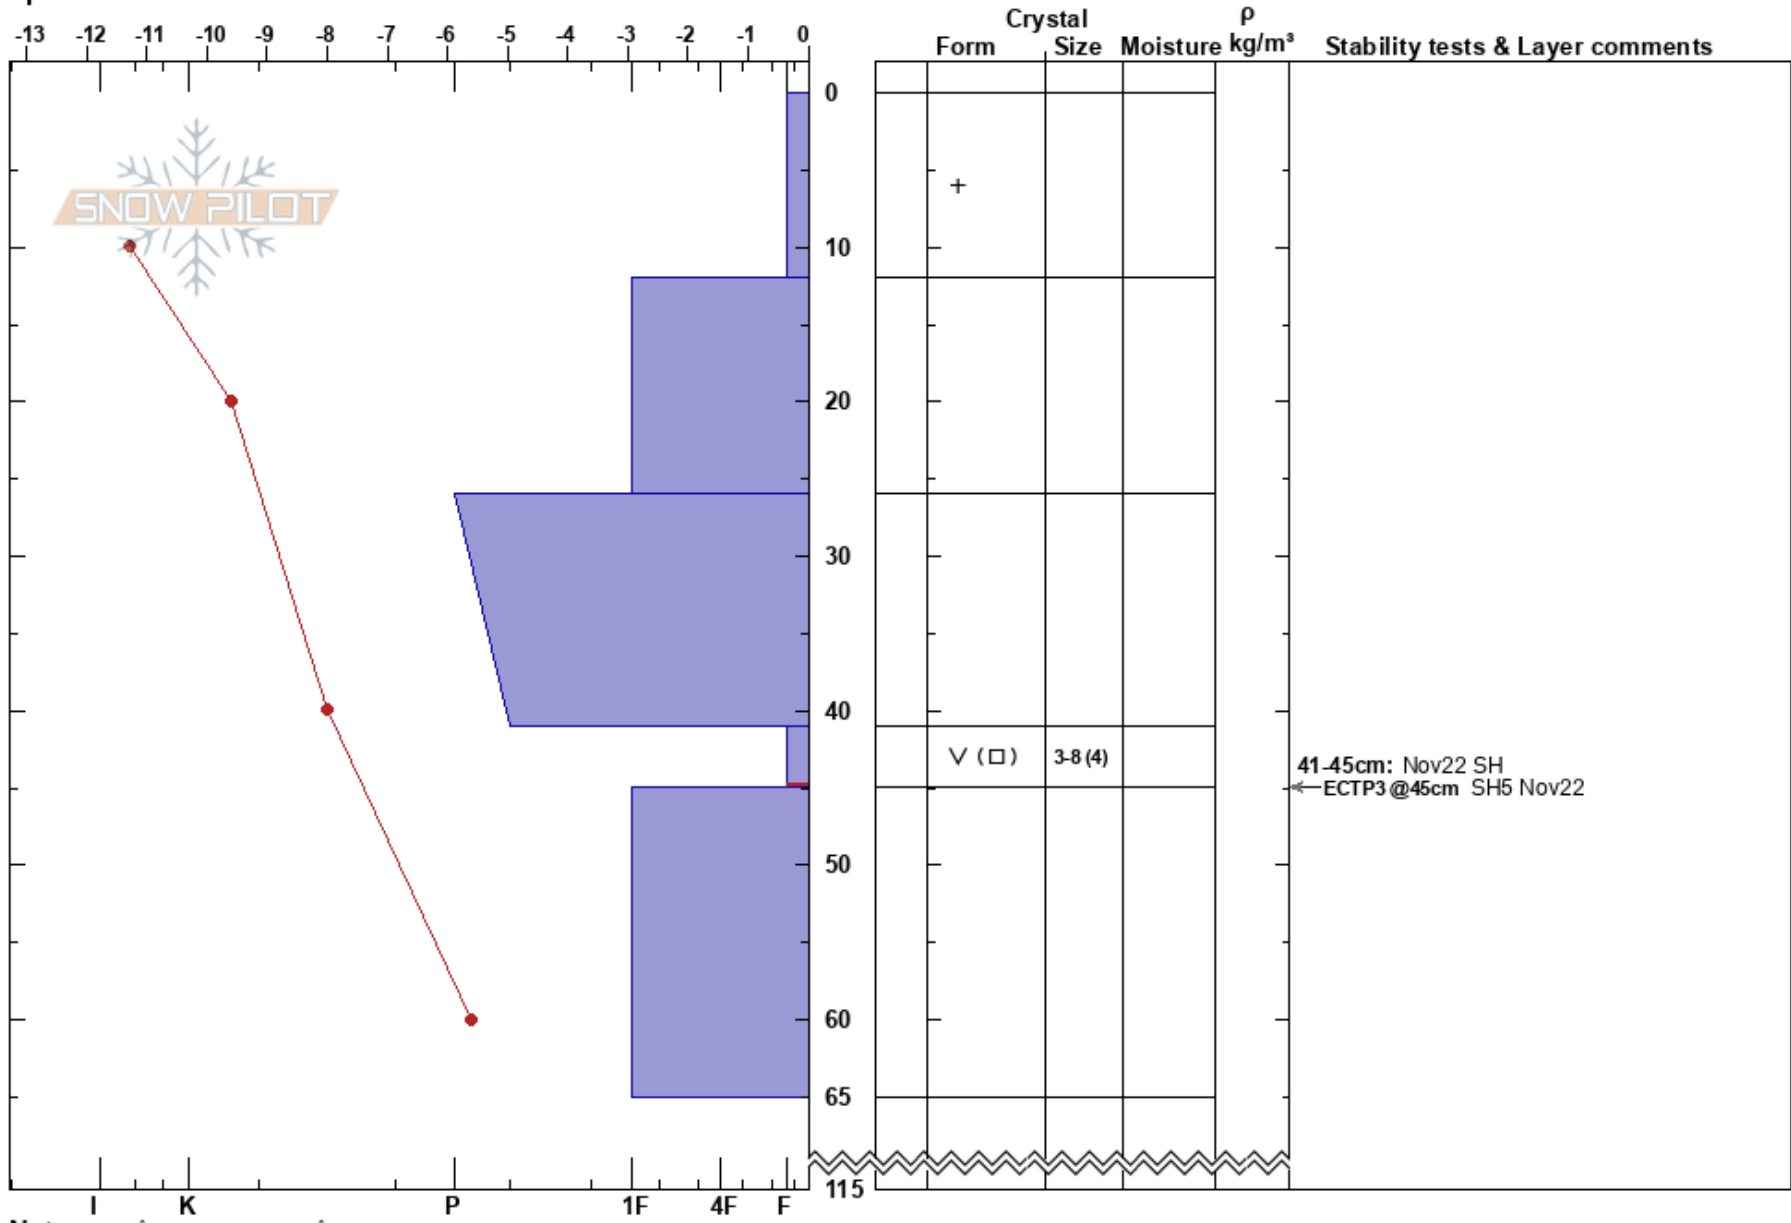

Kittelskalet
 Fågelfjället
 Sweden
 Elevation: 860 m
 Aspect: S
 Specifics:

Stefan Lundin
 14/12/2023 - 12:00
 Co-ord: 65.29375N, 15.49089E
 Slope Angle: 28°
 Wind Loading: no

Stability:
 Air Temperature: -18°C
 Sky Cover: X
 Precipitation: NO
 Wind: E Light Breeze

HS: 115
 PF: 25
 41-45cm: Nov22 SH
 41-45cm: Problematic layer

Notes: Skråladdad sydsida, låg alp.