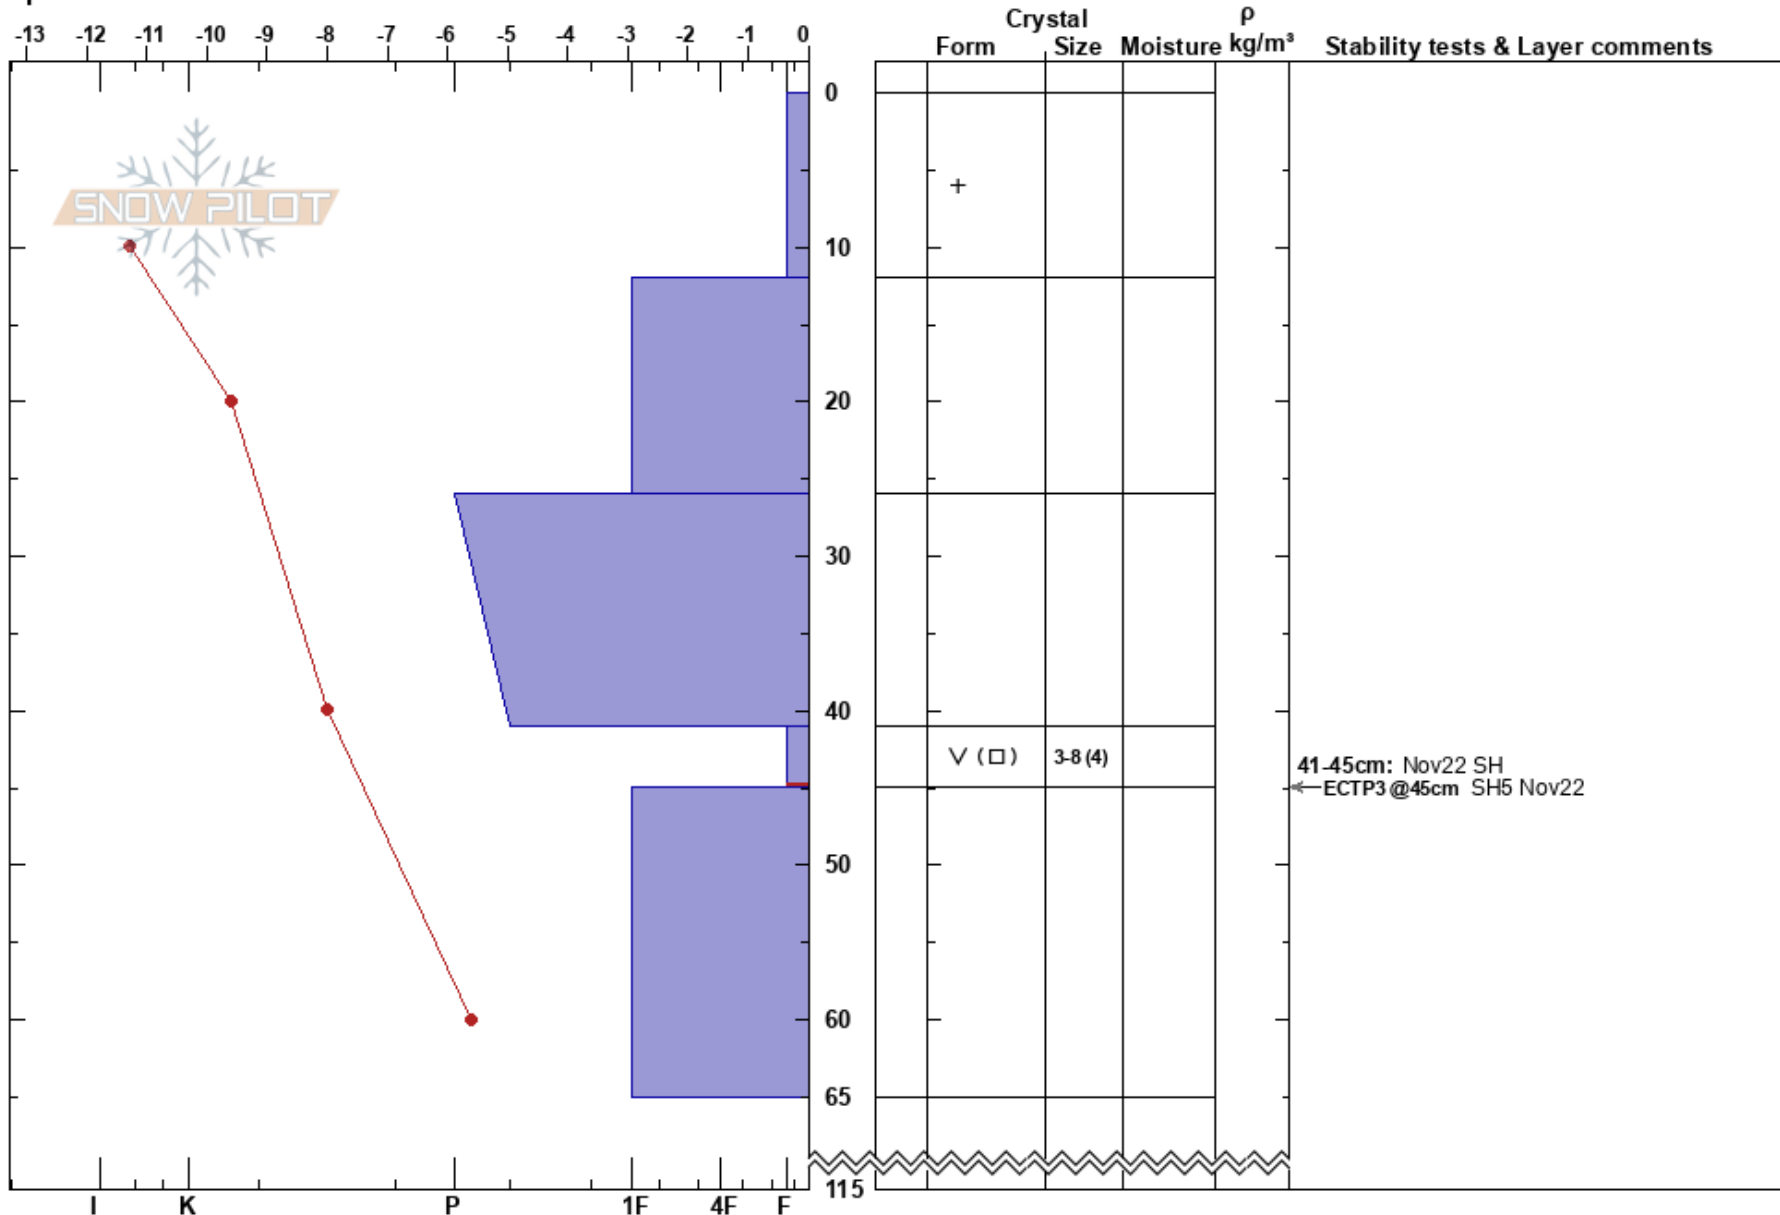

Kittelskalet
 Fågelfället
 Sweden
 Elevation: 860 m
 Aspect: S
 Specifics:

Stefan Lundin
 14/12/2023 - 12:00
 Co-ord: 65.29375N, 15.49089E
 Slope Angle: 28°
 Wind Loading: no

Stability: HS:115
 Air Temperature: -18°C PF: 25
 Sky Cover: X
 Precipitation: NO
 Wind: E Light Breeze
 Layer Notes:
 41-45cm: Nov22 SH
 41-45cm: Problematic layer

Notes: Skråladdad sydsida, låg alp.