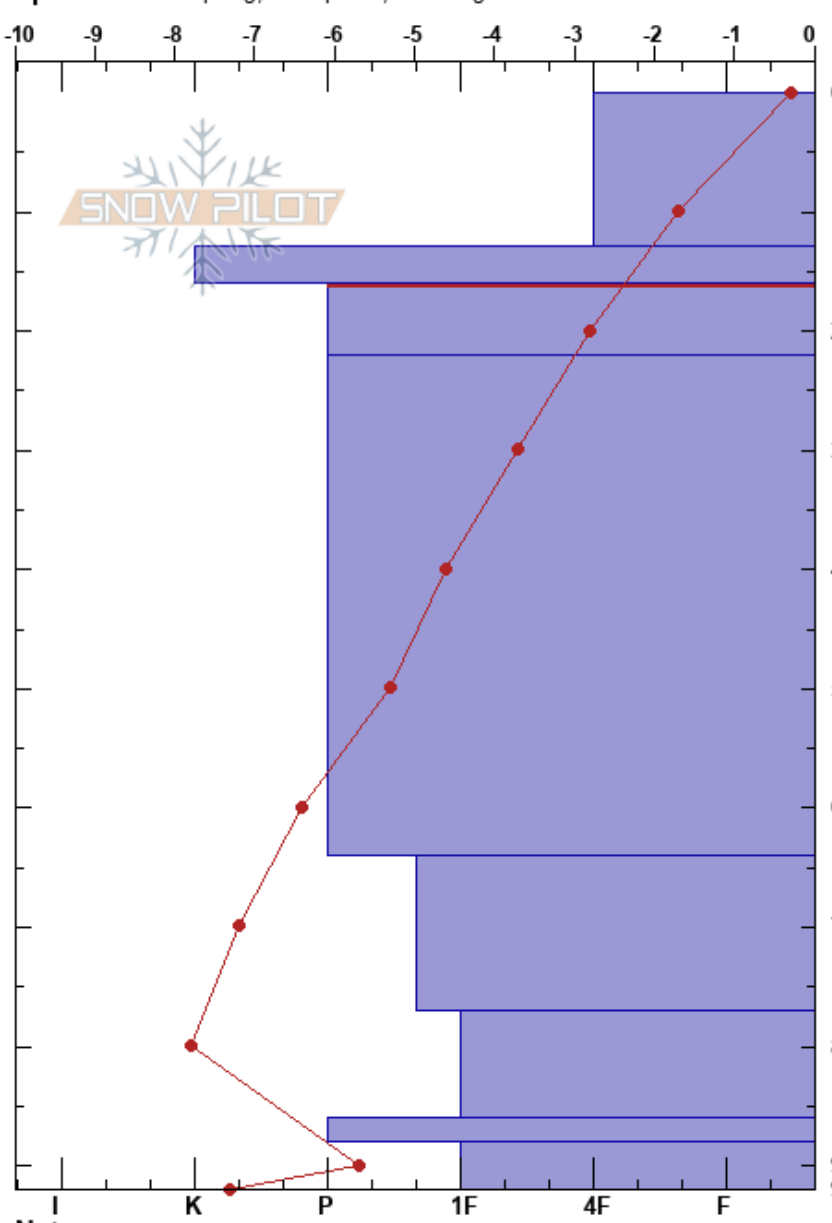

copper bowl la la ruik
 Gore Range
 CO
Elevation: 12230 ft
Aspect: SE
Specifics: Collapsing, widespread; Cracking

Cade Blankers
 12/13/2023 - 1:30pm
Co-ord: 39.45838N, -106.18510W
Slope Angle: 24°
Wind Loading: previous

Stability:
Air Temperature: -5.7°C
Sky Cover: SCT
Precipitation: NO
Wind: SW Light Breeze

HS: 92
PF: 5
PS: 3
 16-22cm: Problematic layer

Form	Crystal Size	Moisture	ρ kg/m ³	Stability tests & Layer comments
•	1			
○	3-4			
○	1-2			
•	0.3-0.5			
•	0.3-0.5			
	0.5-1			
•				← ECTP15 @76cm
•	0.5			
•	1-2			