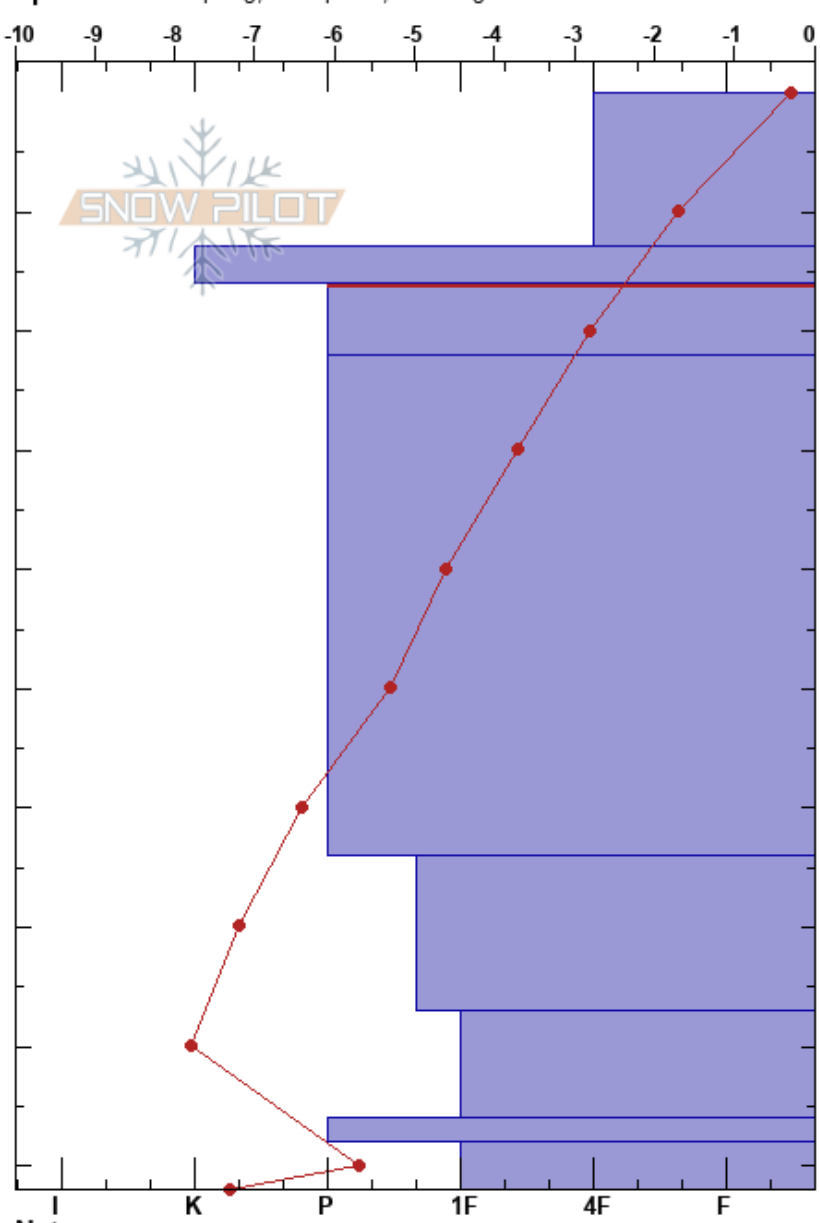

copper bowl la la ruik
 Gore Range
 CO
Elevation: 12230 ft
Aspect: SE
Specifics: Collapsing, widespread; Cracking

Cade Blankers
 12/13/2023 - 1:30pm
Co-ord: 39.45838N, -106.18510W
Slope Angle: 24°
Wind Loading: previous

Stability:
Air Temperature: -5.7°C
Sky Cover: SCT
Precipitation: NO
Wind: SW Light Breeze

HS: 92
PF: 5
PS: 3
 16-22cm: Problematic layer

Form	Crystal Size	Moisture	ρ kg/m ³	Stability tests & Layer comments
•	1			
○	3-4			
○	1-2			
•	0.3-0.5			
•	0.3-0.5			
	0.5-1			
•				← ECTP15 @76cm
•	0.5			
•	1-2			