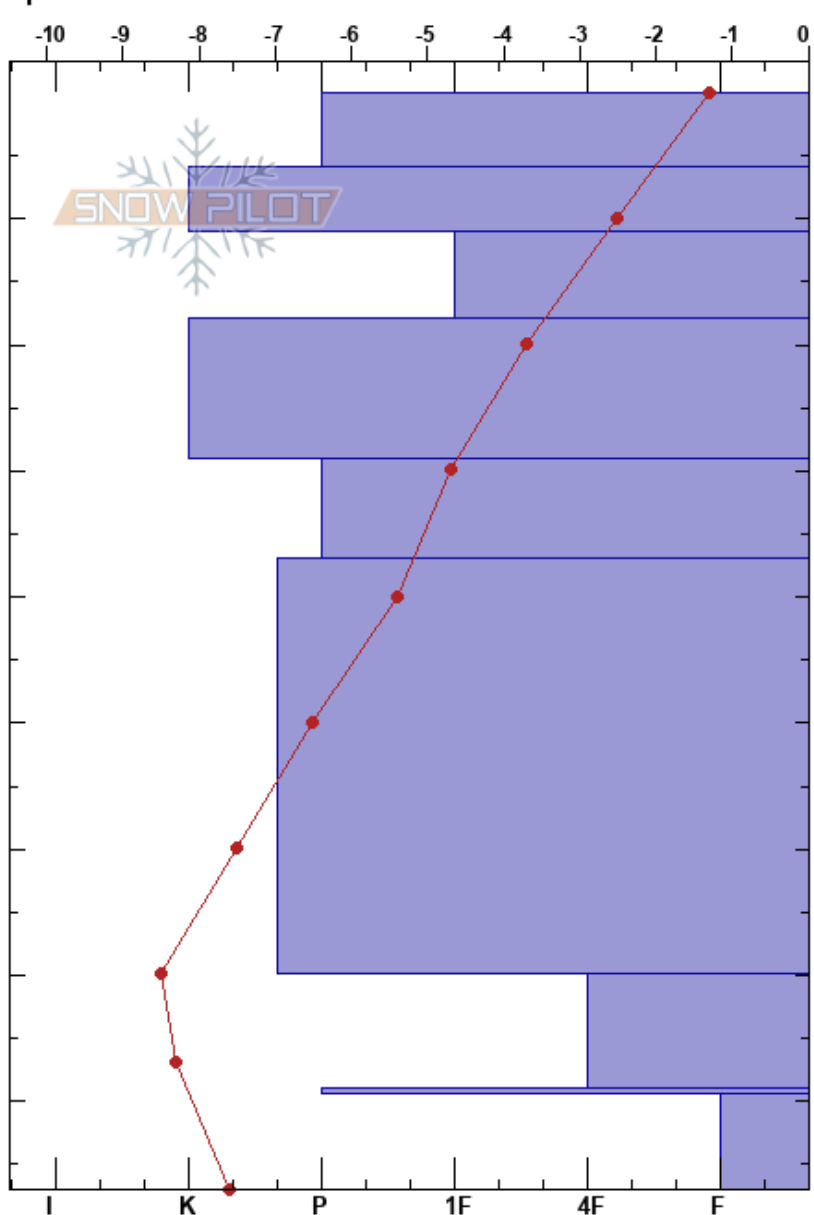

Uncle Pete's 2  
 Vail/Summit County  
 CO  
 Elevation: 12230 ft  
 Aspect: SE  
 Specifics:

Catalina Gamba  
 12/13/2023 - 12:50pm  
 Co-ord:  
 Slope Angle: 24°  
 Wind Loading: yes

Stability:  
 Air Temperature: -5.6°C  
 Sky Cover: SCT  
 Precipitation: NO  
 Wind: SW Moderate

HS: 87  
 PF: 16  
 PS: 4  
 70-79cm: Problematic layer

Form	Crystal		$\rho$ kg/m <sup>3</sup>	Stability tests & Layer comments
	Size	Moisture		
•	1			
•				
•				
•				
•				
•				
•				
•				
□				
○				
^				