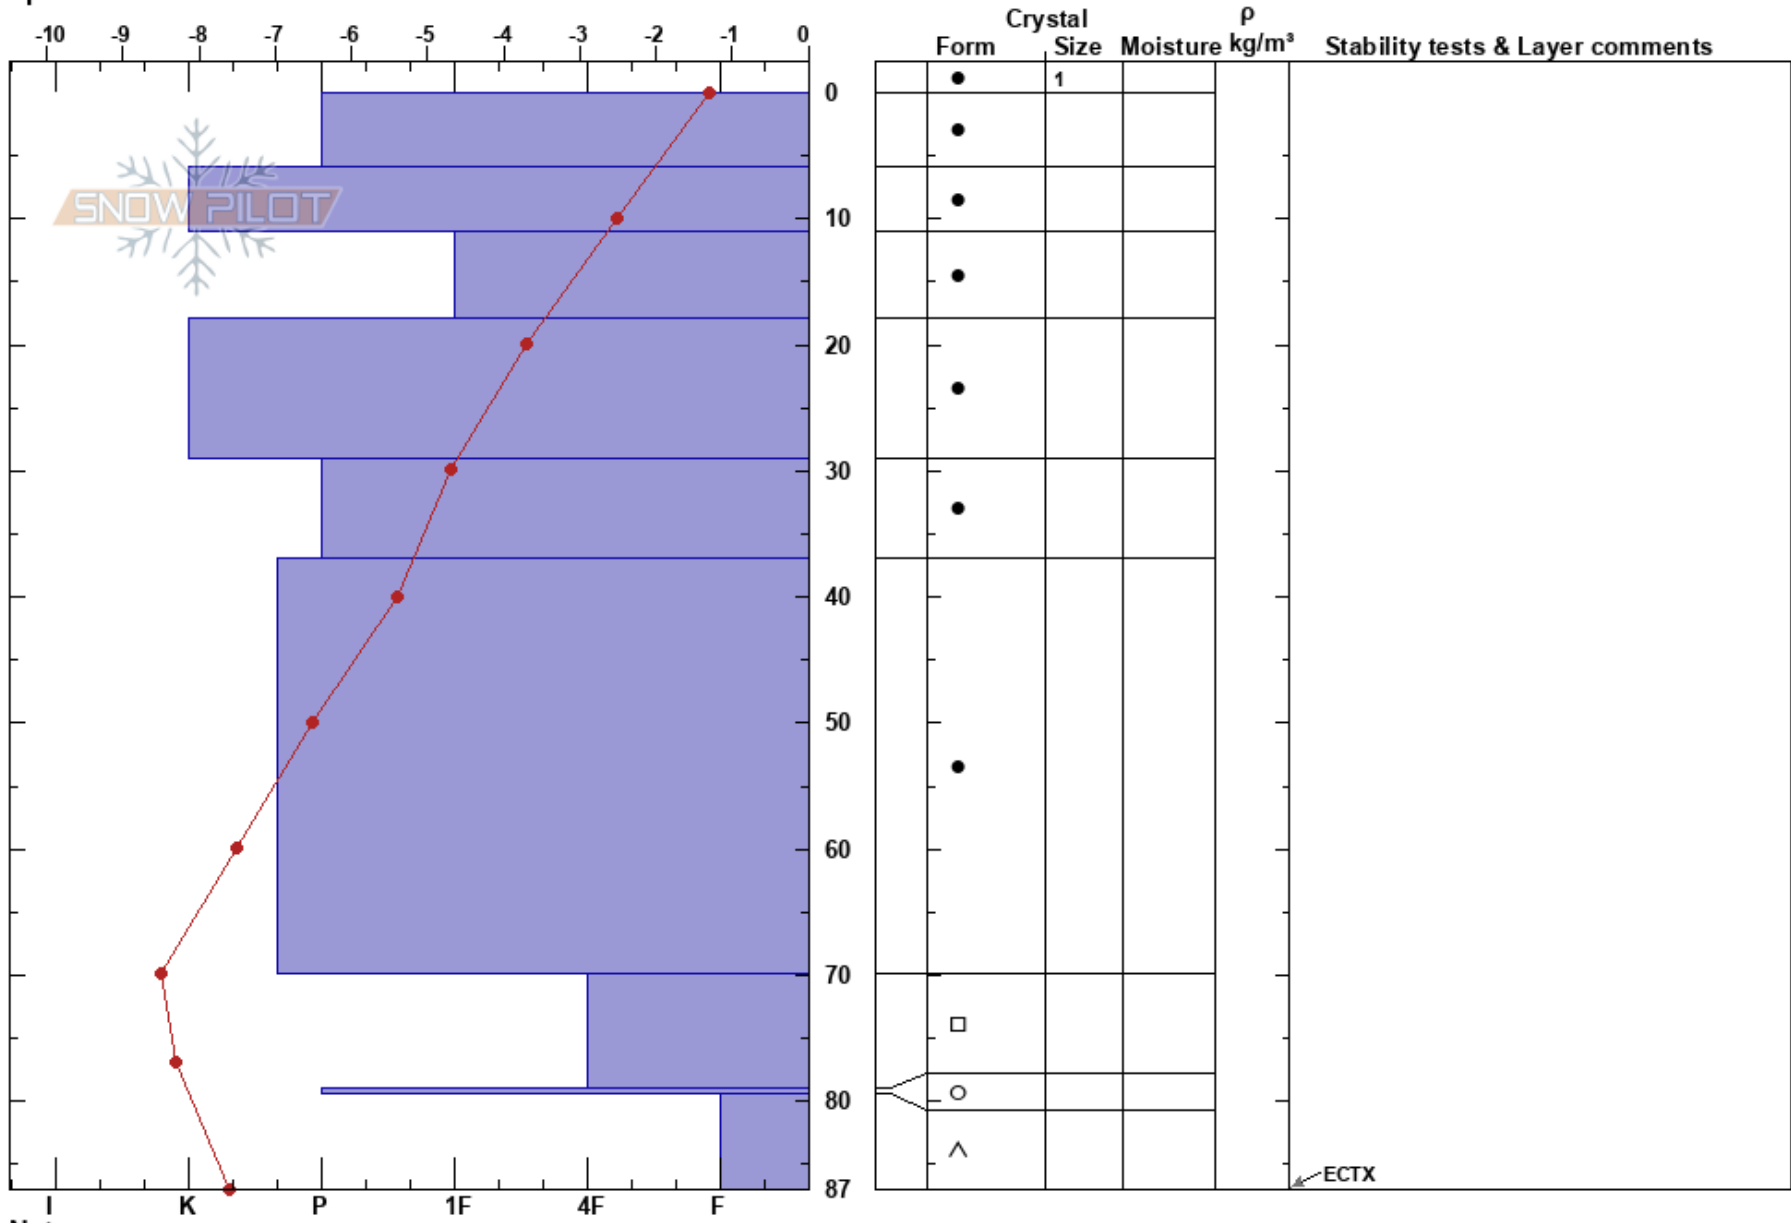

Uncle Pete's 2  
 Vail/Summit County  
 CO  
 Elevation: 12230 ft  
 Aspect: SE  
 Specifics:

Catalina Gamba  
 12/13/2023 - 12:50pm  
 Co-ord:  
 Slope Angle: 24°  
 Wind Loading: yes

Stability: **HS:87**  
 Air Temperature: -5.6°C **PF: 16** 70-79cm: Problematic layer  
 Sky Cover: SCT **PS: 4**  
 Precipitation: NO  
 Wind: SW Moderate