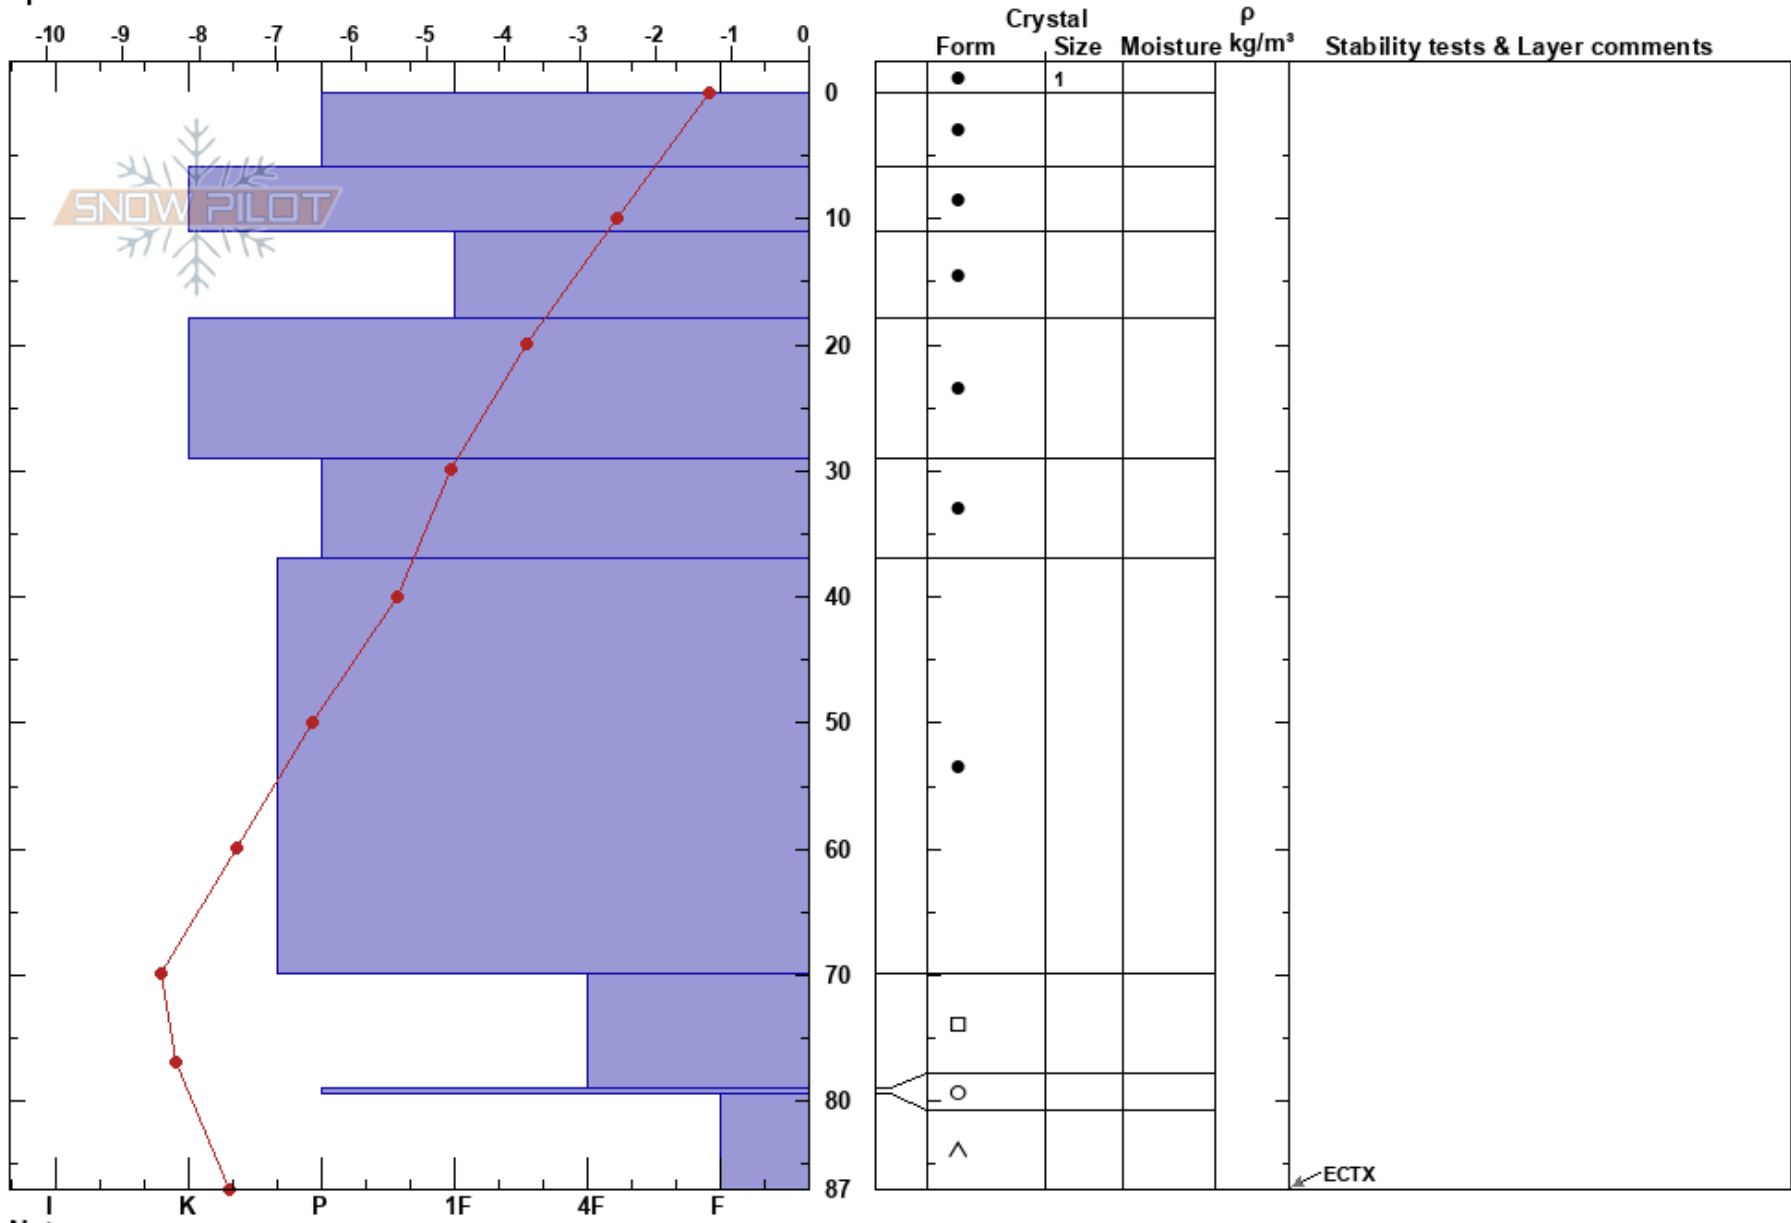

Uncle Pete's 2
 Vail/Summit County
 CO
 Elevation: 12230 ft
 Aspect: SE
 Specifics:

Catalina Gamba
 12/13/2023 - 12:50pm
 Co-ord:
 Slope Angle: 24°
 Wind Loading: yes

Stability: **HS:87**
 Air Temperature: -5.6°C **PF: 16** 70-79cm: Problematic layer
 Sky Cover: SCT **PS: 4**
 Precipitation: NO
 Wind: SW Moderate