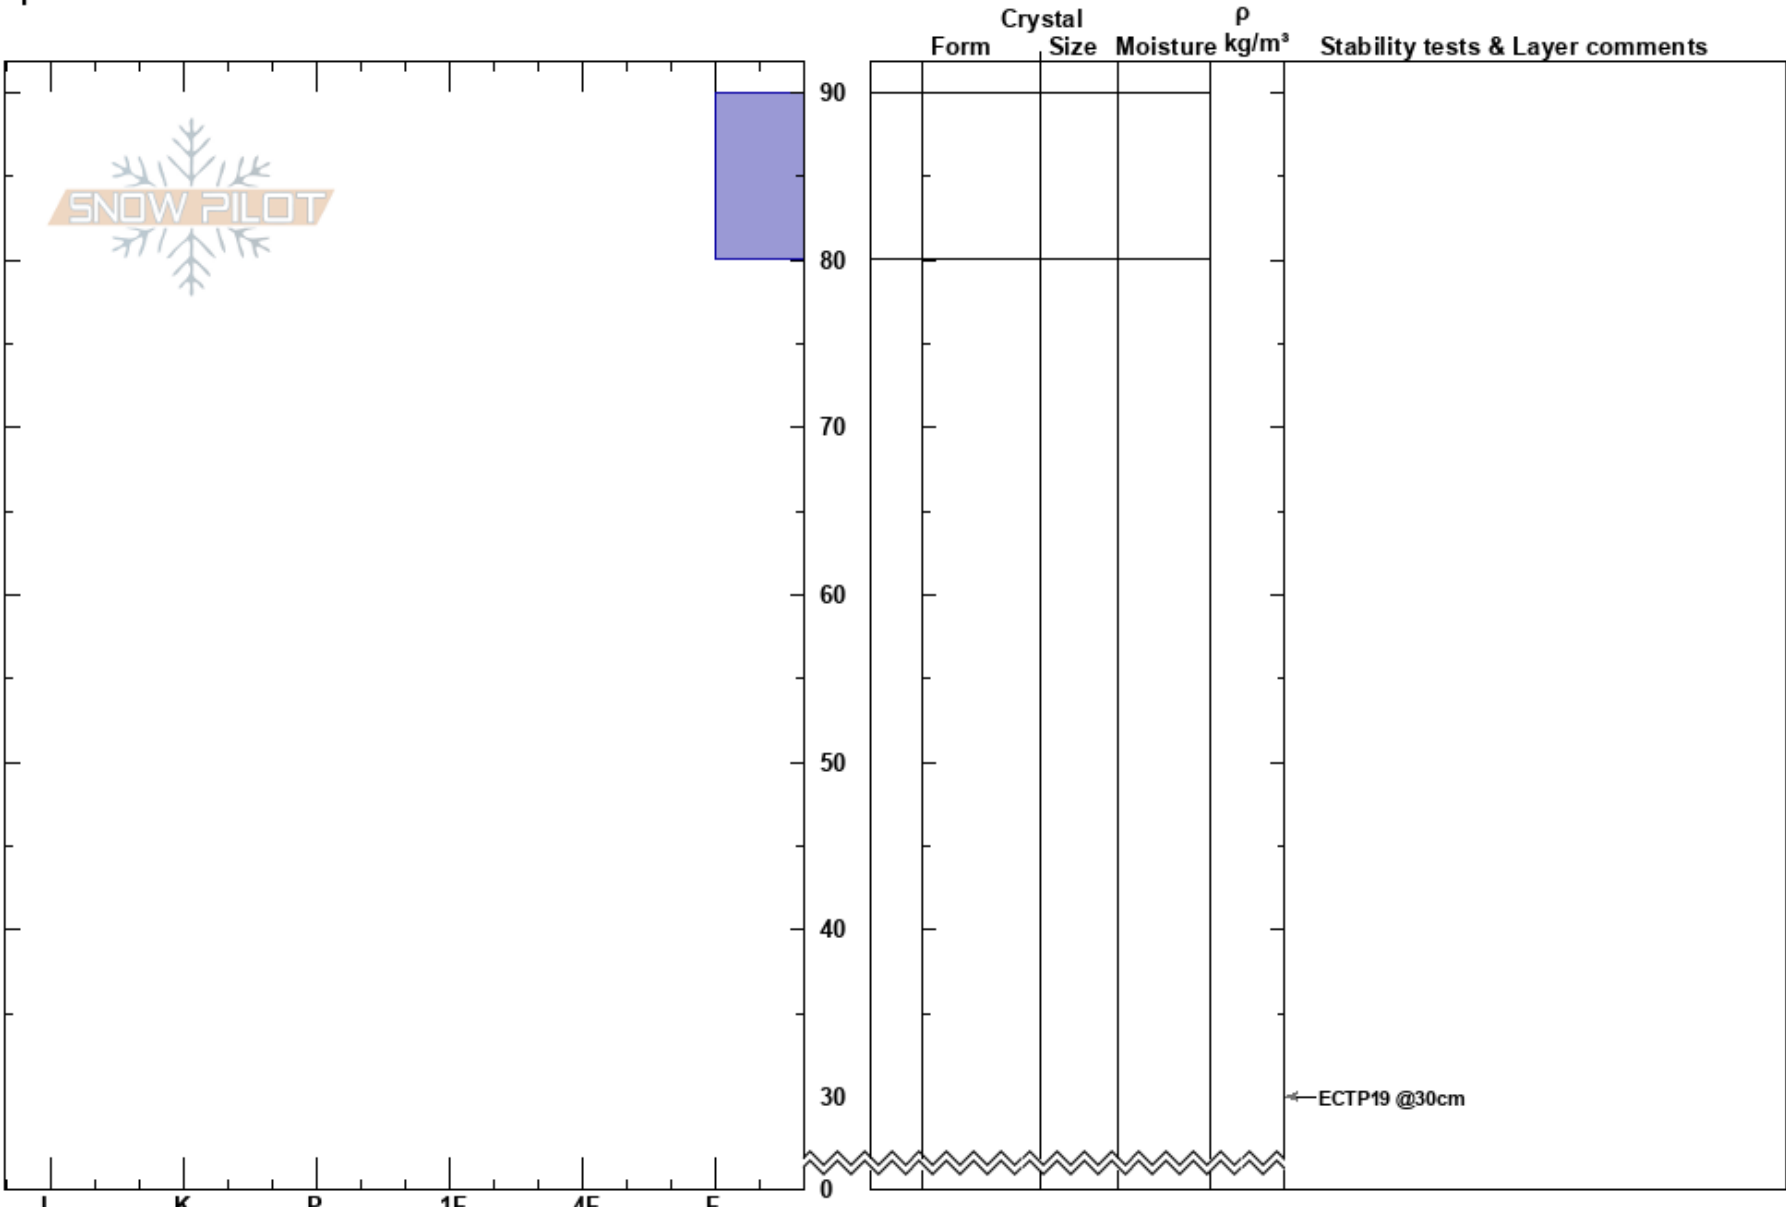

Shingle Mill W
Uinta Range
UT
Elevation: 9800 ft
Aspect: W
Specifics:

Joseph Manship
12/13/2023 - 1:00pm
Co-ord:
Slope Angle: 18°
Wind Loading:

Stability:
Air Temperature:
Sky Cover:
Precipitation: NO
Wind:

HS:90 Layer Notes:

Notes: