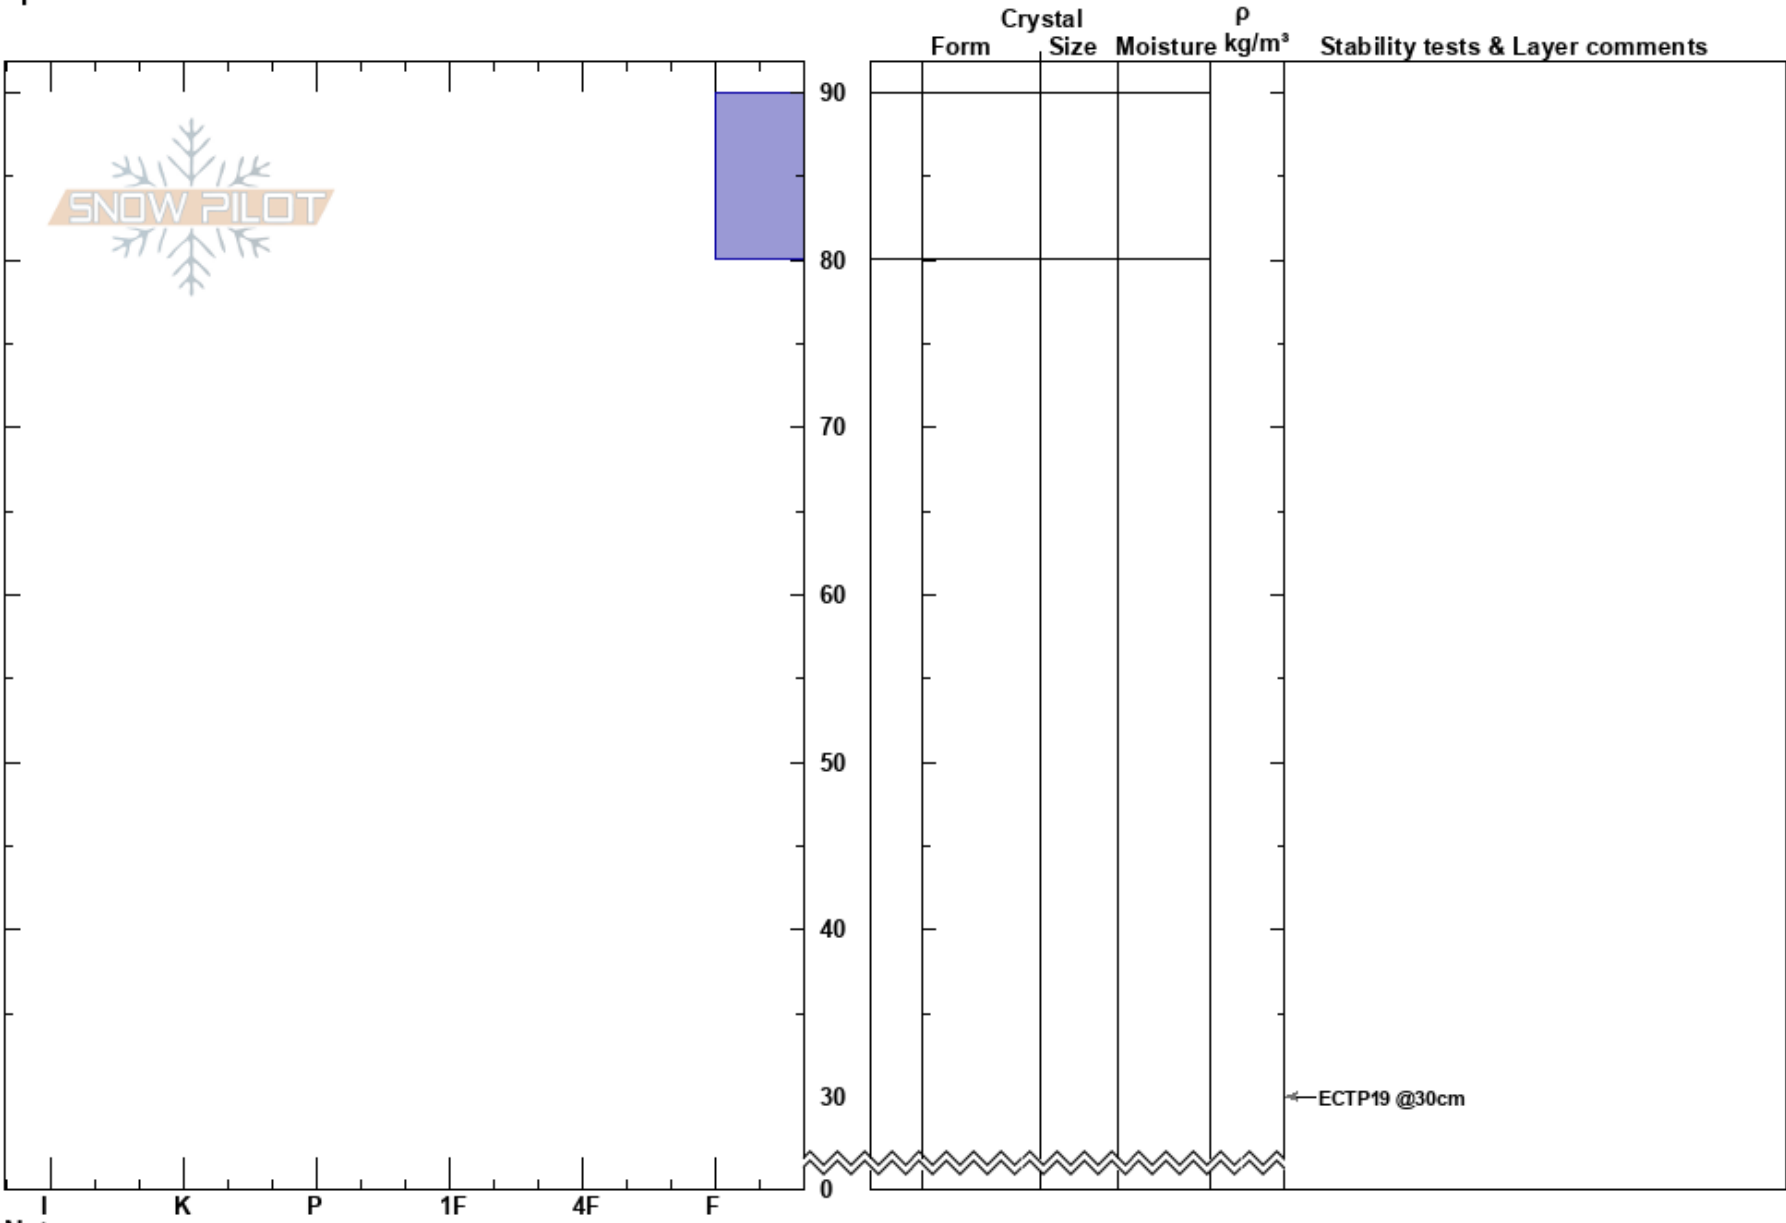

Shingle Mill W
Uinta Range
UT
Elevation: 9800 ft
Aspect: W
Specifics:

Joseph Manship
12/13/2023 - 1:00pm
Co-ord:
Slope Angle: 18°
Wind Loading:

Stability:
Air Temperature:
Sky Cover:
Precipitation: NO
Wind:

HS:90 Layer Notes:

Notes: