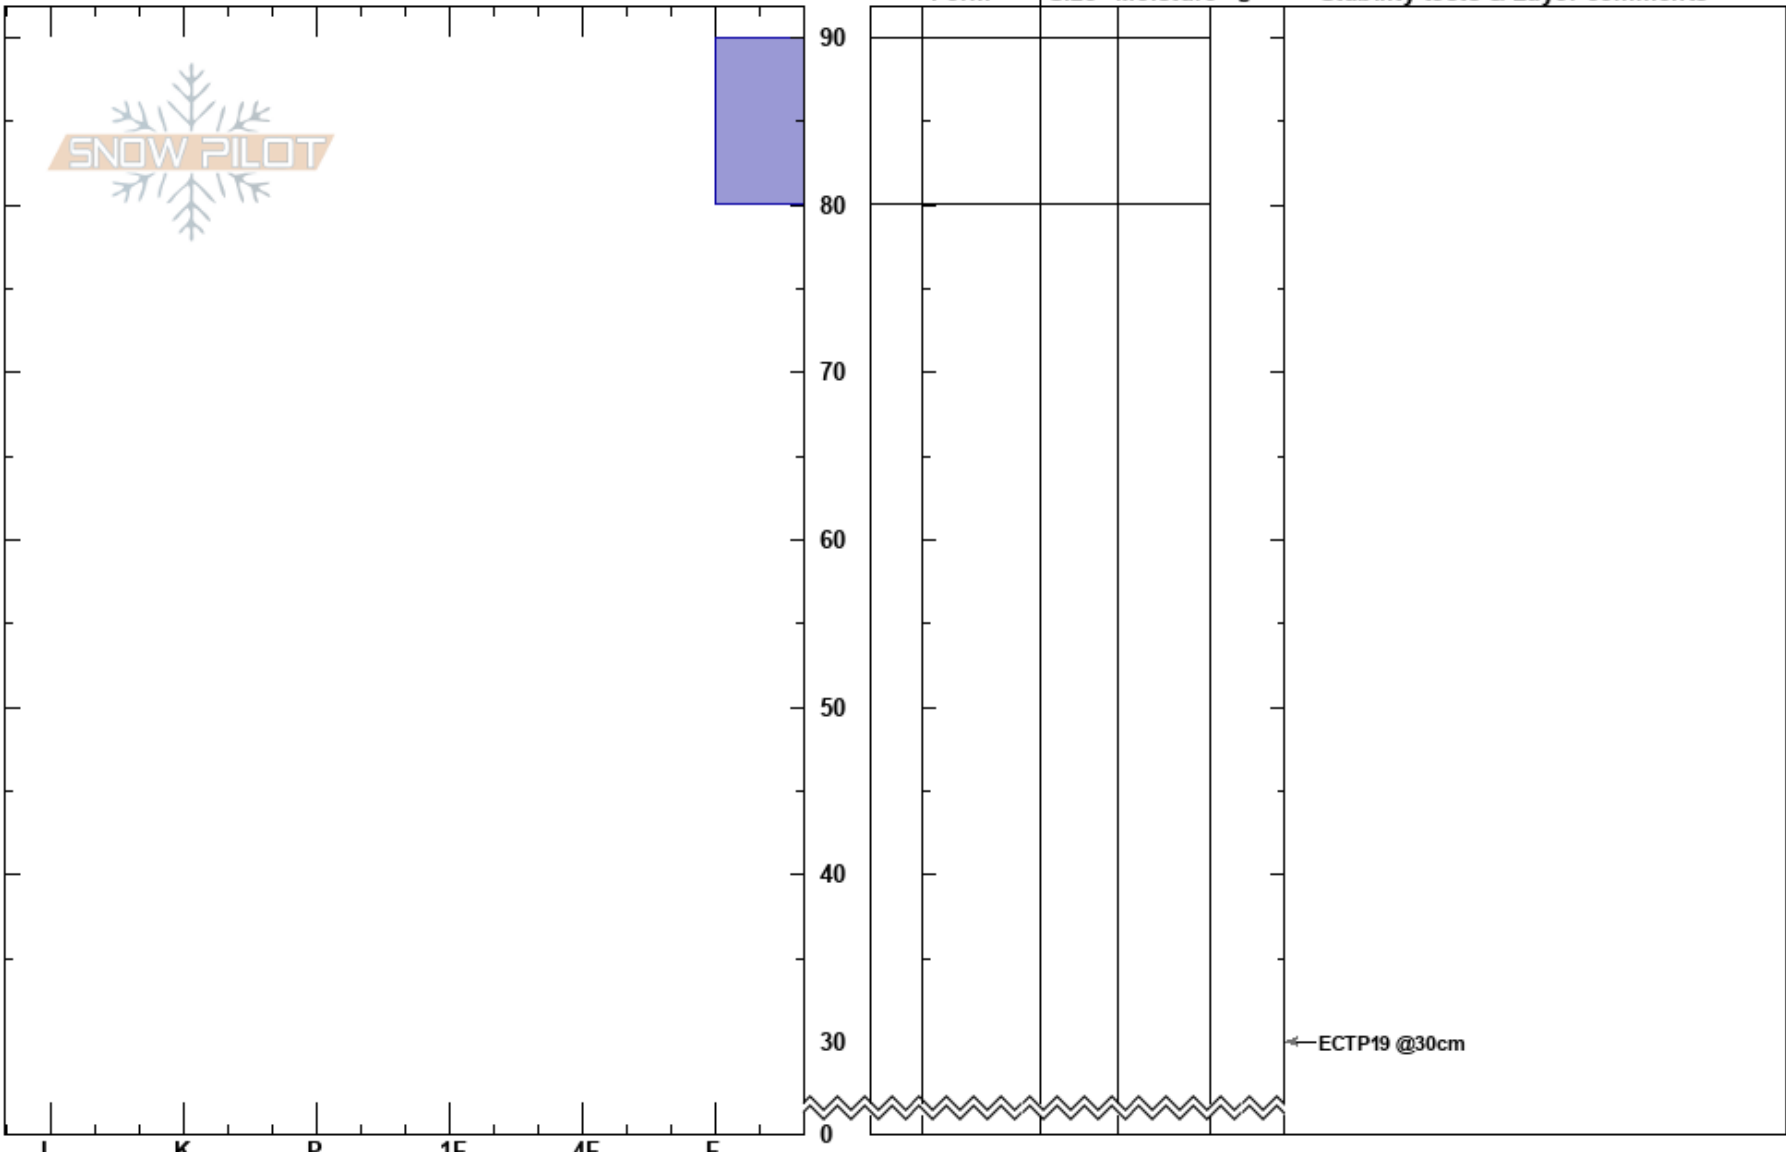

Shingle Mill W  
Uinta Range  
UT  
Elevation: 9800 ft  
Aspect: W  
Specifics:

Joseph Manship  
12/13/2023 - 1:00pm  
Co-ord:  
Slope Angle: 18°  
Wind Loading:

Stability:  
Air Temperature:  
Sky Cover:  
Precipitation: NO  
Wind:

HS:90

Layer Notes:

Notes: