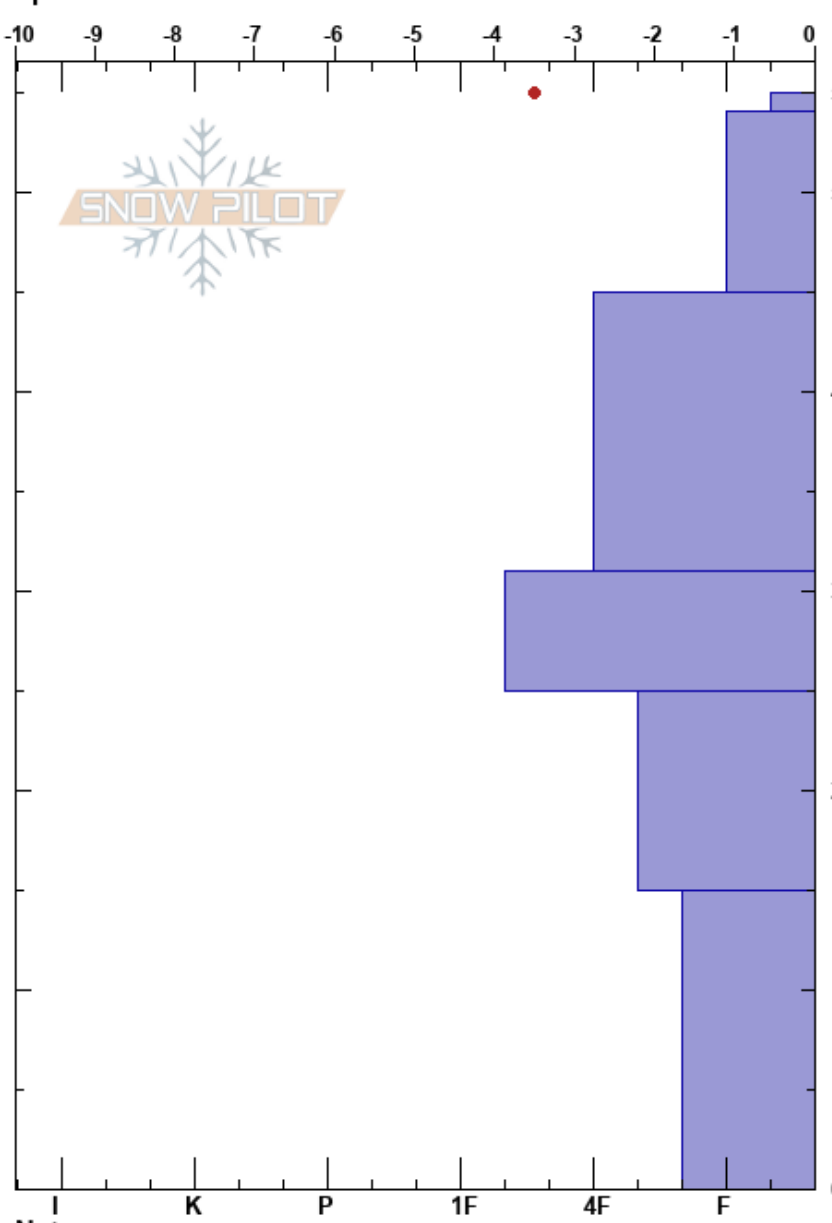

Bob's Knob
 American Fork
 UT
 Elevation: 8620 ft
 Aspect: 45°
 Specifics:

weston shirey
 12/13/2023 - 12:30pm
 Co-ord: 12T 447697W 4473768N
 Slope Angle: 32°
 Wind Loading:

Stability: Fair
 Air Temperature: -0.5°C
 Sky Cover: SCT
 Precipitation: NO
 Wind: Calm
 HS: 55
 PF: 40
 PS: 18
 15-0cm: PWL
 15-0cm: Problematic layer

Form	Crystal		Moisture	ρ kg/m ³	Stability tests & Layer comments
	Size				
V	4-5				
□	1-2				
□	1-2				
◐	1				
□	2				
□	4				15-0cm: PWL

Notes:

ECTP17 @0cm Irregular break