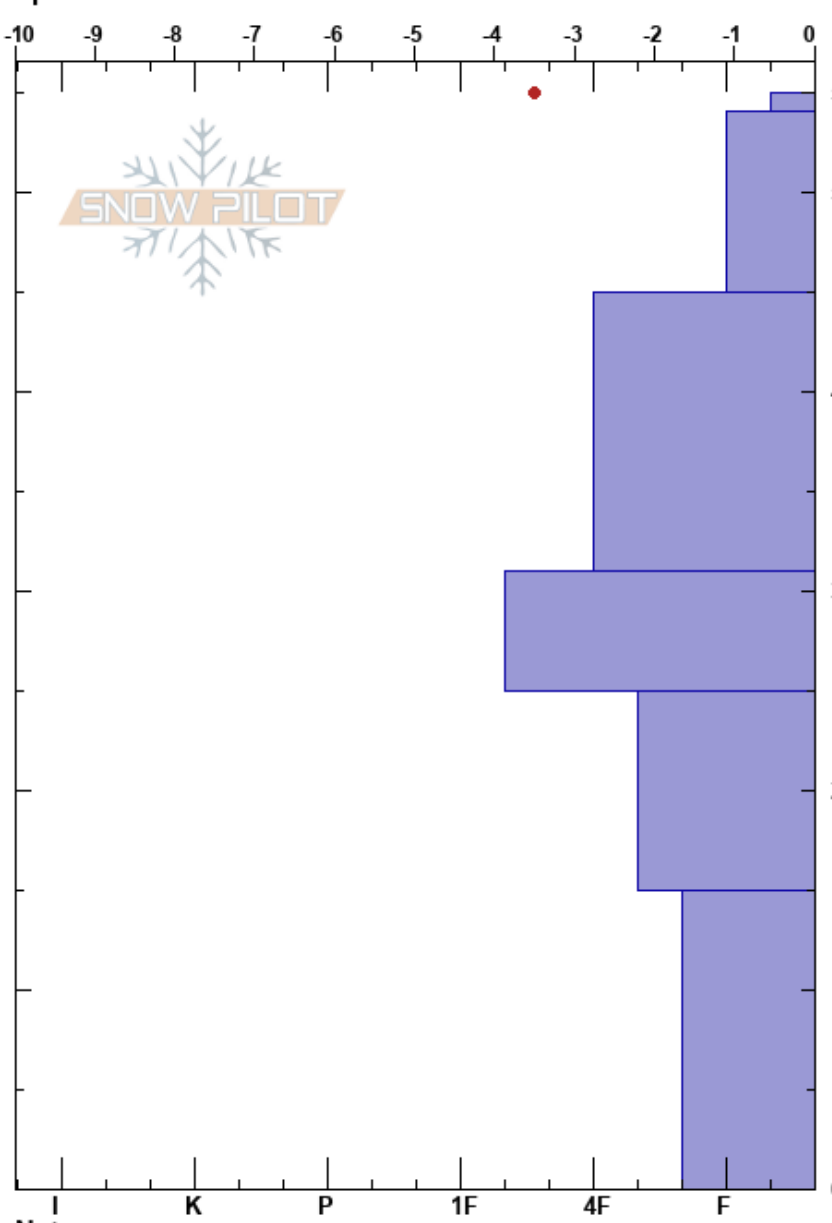

Bob's Knob
 American Fork
 UT
 Elevation: 8620 ft
 Aspect: 45°
 Specifics:

weston shirey
 12/13/2023 - 12:30pm
 Co-ord: 12T 447697W 4473768N
 Slope Angle: 32°
 Wind Loading:

Stability: Fair
 Air Temperature: -0.5°C
 Sky Cover: SCT
 Precipitation: NO
 Wind: Calm
 HS: 55
 PF: 40
 PS: 18
 15-0cm: PWL
 15-0cm: Problematic layer

Form	Crystal		Moisture	ρ kg/m ³	Stability tests & Layer comments
	Size				
V	4-5				
□	1-2				
□	1-2				
◼	1				
□	2				
□	4				15-0cm: PWL

ECTP17 @0cm Irregular break

Notes: