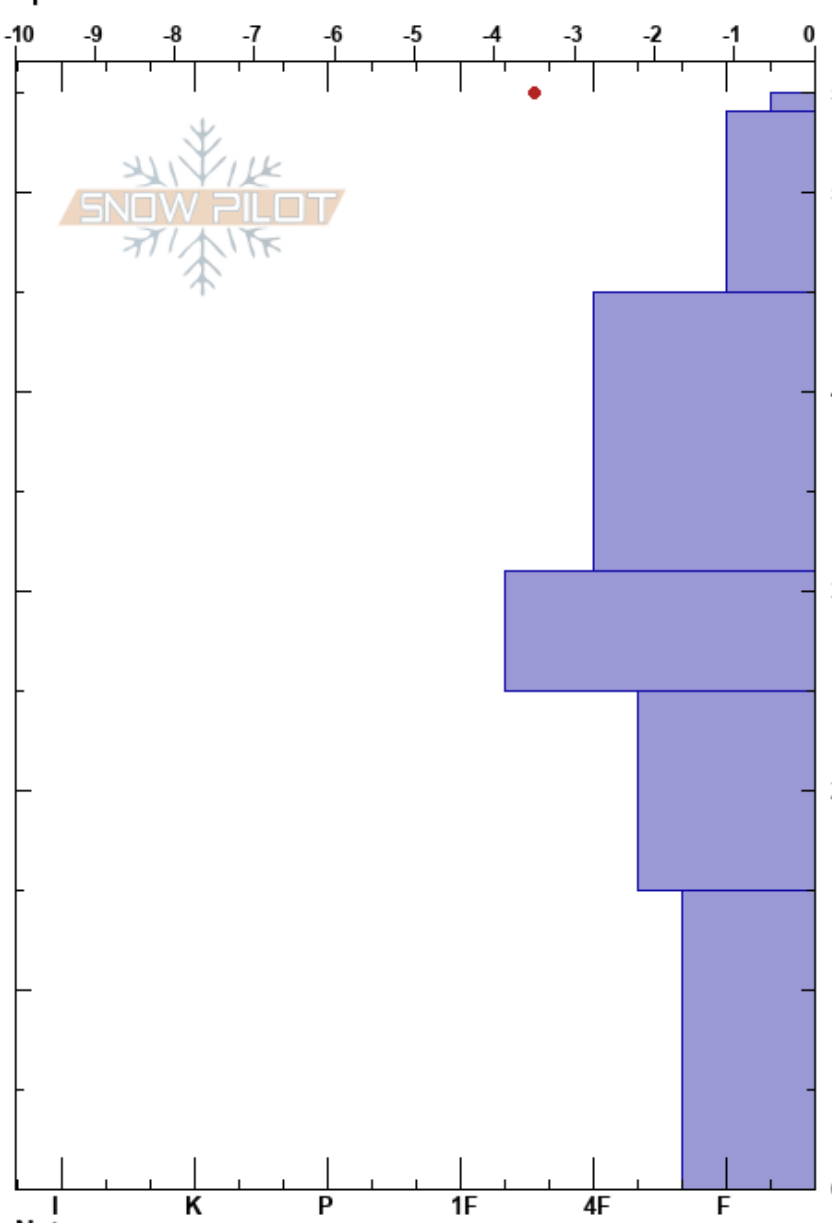

Bob's Knob
 American Fork
 UT
 Elevation: 8620 ft
 Aspect: 45°
 Specifics:

weston shirey
 12/13/2023 - 12:30pm
 Co-ord: 12T 447697W 4473768N
 Slope Angle: 32°
 Wind Loading:

Stability: Fair
 Air Temperature: -0.5°C
 Sky Cover: SCT
 Precipitation: NO
 Wind: Calm
 HS: 55
 PF: 40
 PS: 18
 15-0cm: PWL
 15-0cm: Problematic layer

Form	Crystal		Moisture	ρ kg/m ³	Stability tests & Layer comments
	Size				
V	4-5				
□	1-2				
□	1-2				
◼	1				
□	2				
□	4				15-0cm: PWL

Notes:

ECTP17 @0cm Irregular break