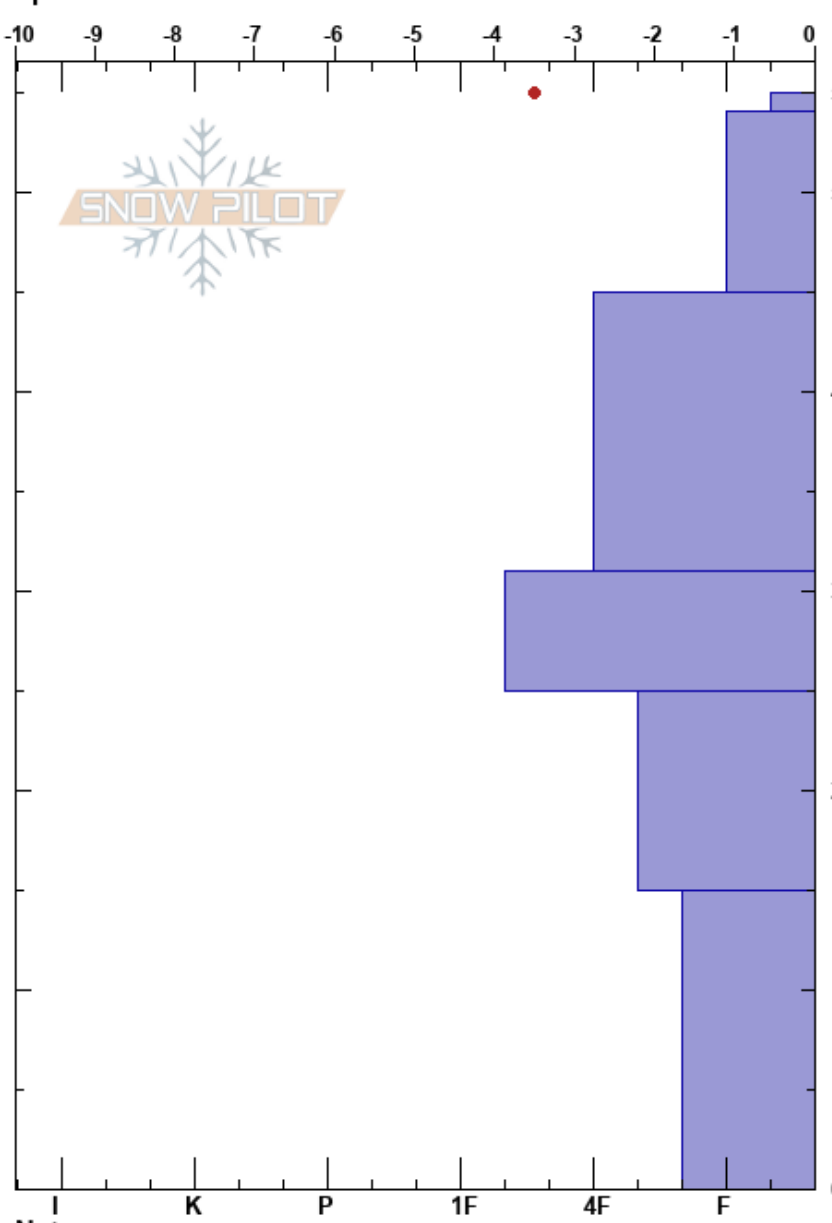

Bob's Knob
 American Fork
 UT
 Elevation: 8620 ft
 Aspect: 45°
 Specifics:

weston shirey
 12/13/2023 - 12:30pm
 Co-ord: 12T 447697W 4473768N
 Slope Angle: 32°
 Wind Loading:

Stability: Fair
 Air Temperature: -0.5°C
 Sky Cover: SCT
 Precipitation: NO
 Wind: Calm
 HS: 55
 PF: 40
 PS: 18
 15-0cm: PWL
 15-0cm: Problematic layer

Elevation (ft)	Crystal		Moisture	ρ kg/m ³	Stability tests & Layer comments
	Form	Size			
55	V	4-5			
50	□	1-2			
40	□	1-2			
30	◐	1			
20	□	2			
10	□	4			15-0cm: PWL
0					ECTP17 @0cm Irregular break

Notes: