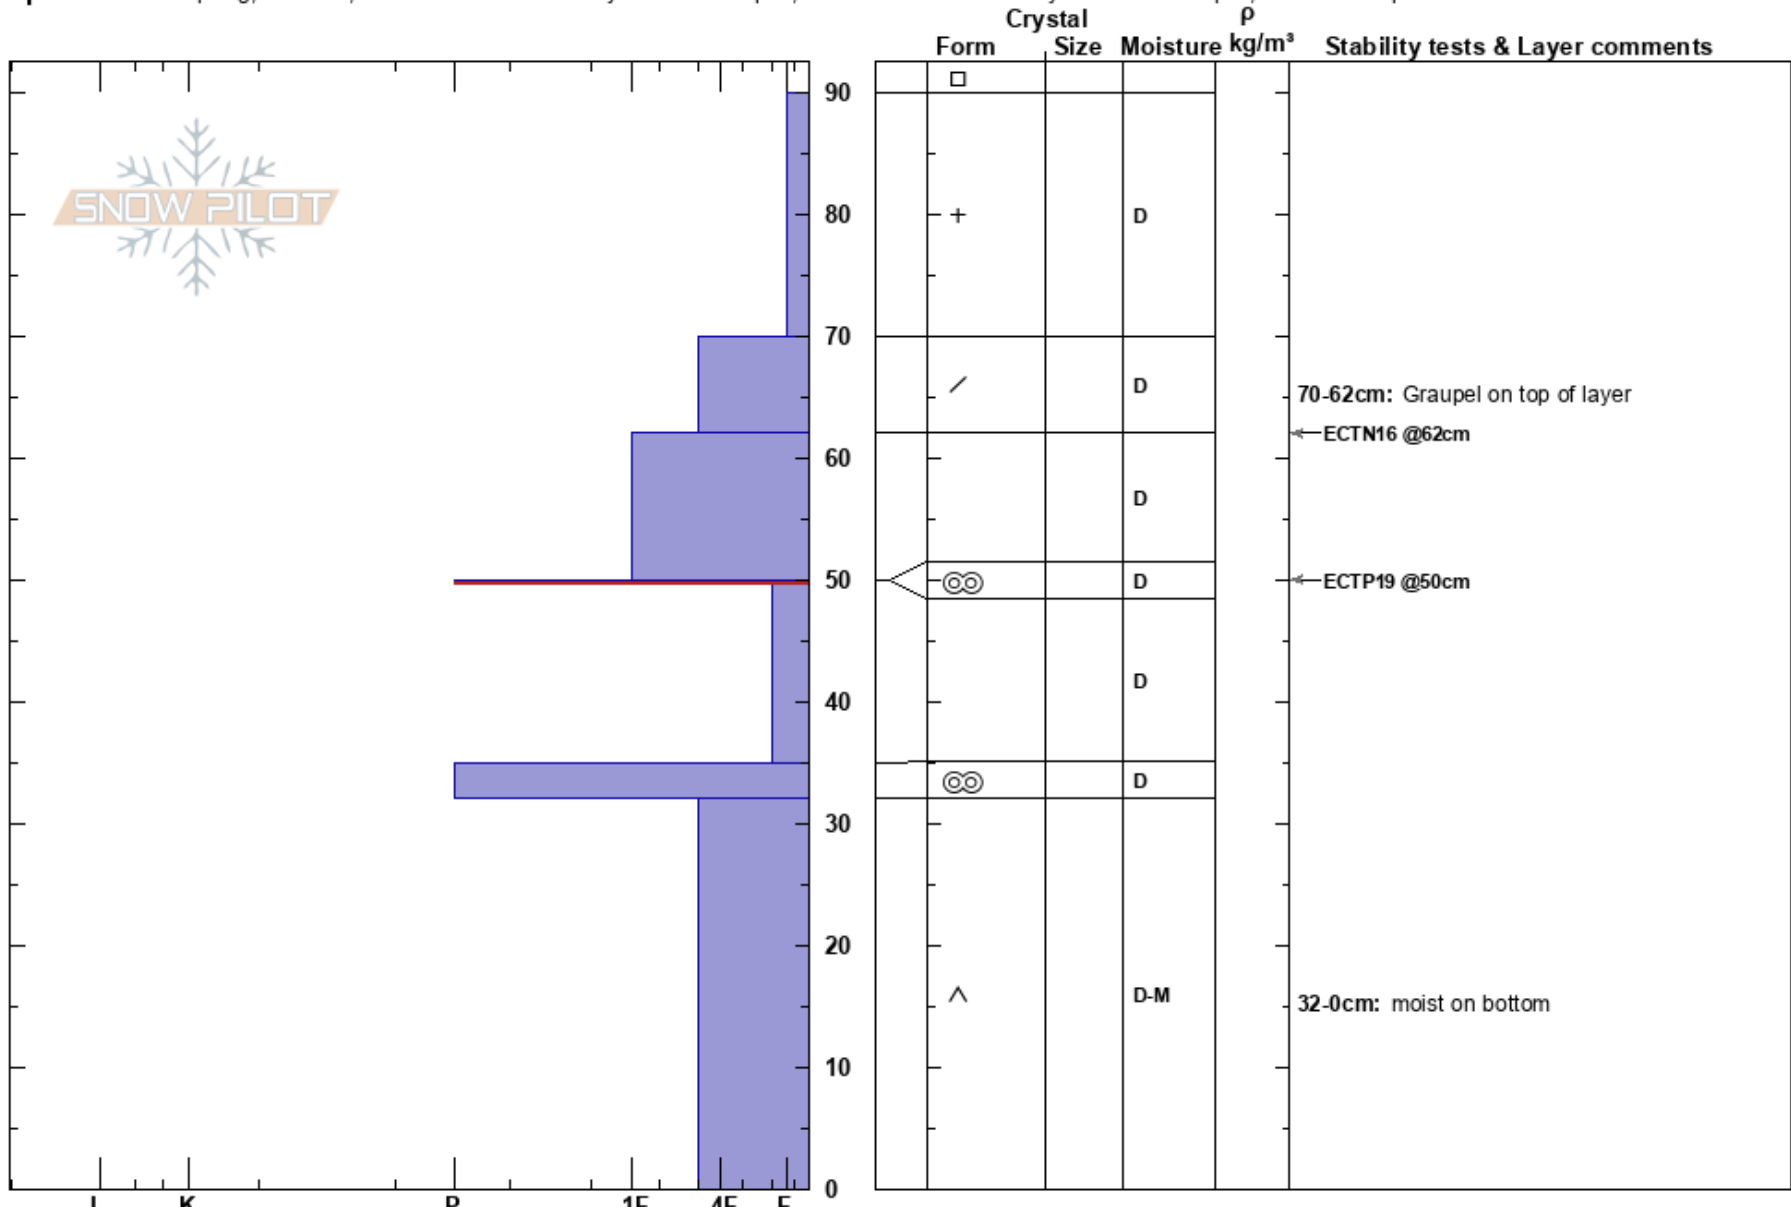

Grizzly Peak  
 Absaroka  
 WY  
 Elevation: 8768 ft  
 Aspect: 40°

Brad Ross  
 12/13/2023 - 12:00pm  
 Co-ord: 44.46964N, -110.15999W  
 Slope Angle: 20°  
 Wind Loading: no

Stability: Fair  
 Air Temperature: 26°C  
 Sky Cover: CLR  
 Precipitation: NO  
 Wind: Calm

HS:90  
 PF: 35  
 PS: 20  
 Layer Notes:  
 70-62cm: Graupel on top of layer  
 50-49.9cm: Problematic layer  
 32-0cm: moist on bottom

Specifics: Collapsing, localized; Recent avalanche activity on similar slopes; Recent avalanche activity on different slopes; We skied slope

Notes: Pit on the upper portion of "Baby Bear"