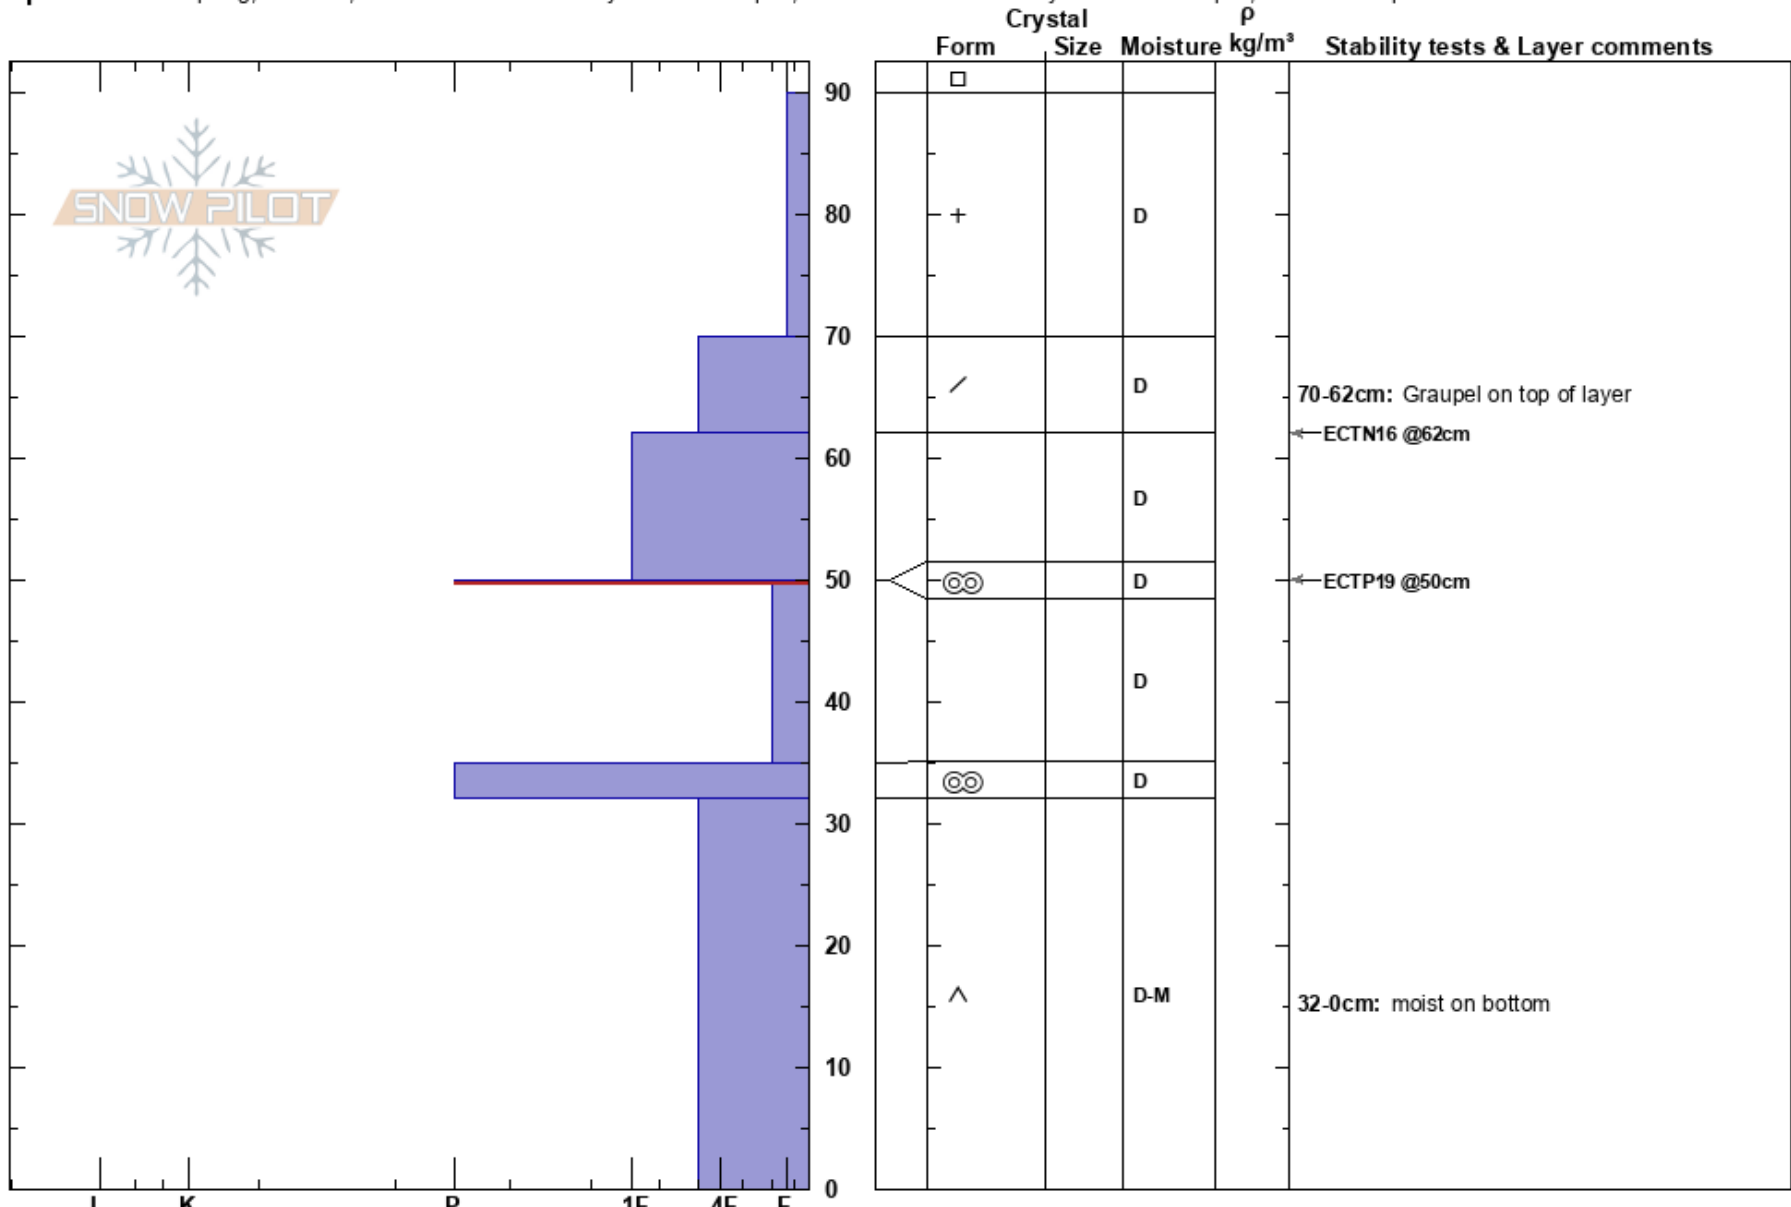

Grizzly Peak
 Absaroka
 WY
 Elevation: 8768 ft
 Aspect: 40°

Brad Ross
 12/13/2023 - 12:00pm
 Co-ord: 44.46964N, -110.15999W
 Slope Angle: 20°
 Wind Loading: no

Stability: Fair
 Air Temperature: 26°C
 Sky Cover: CLR
 Precipitation: NO
 Wind: Calm

HS:90
 PF: 35
 PS: 20
 Layer Notes:
 70-62cm: Graupel on top of layer
 50-49.9cm: Problematic layer
 32-0cm: moist on bottom

Specifics: Collapsing, localized; Recent avalanche activity on similar slopes; Recent avalanche activity on different slopes; We skied slope

Notes: Pit on the upper portion of "Baby Bear"