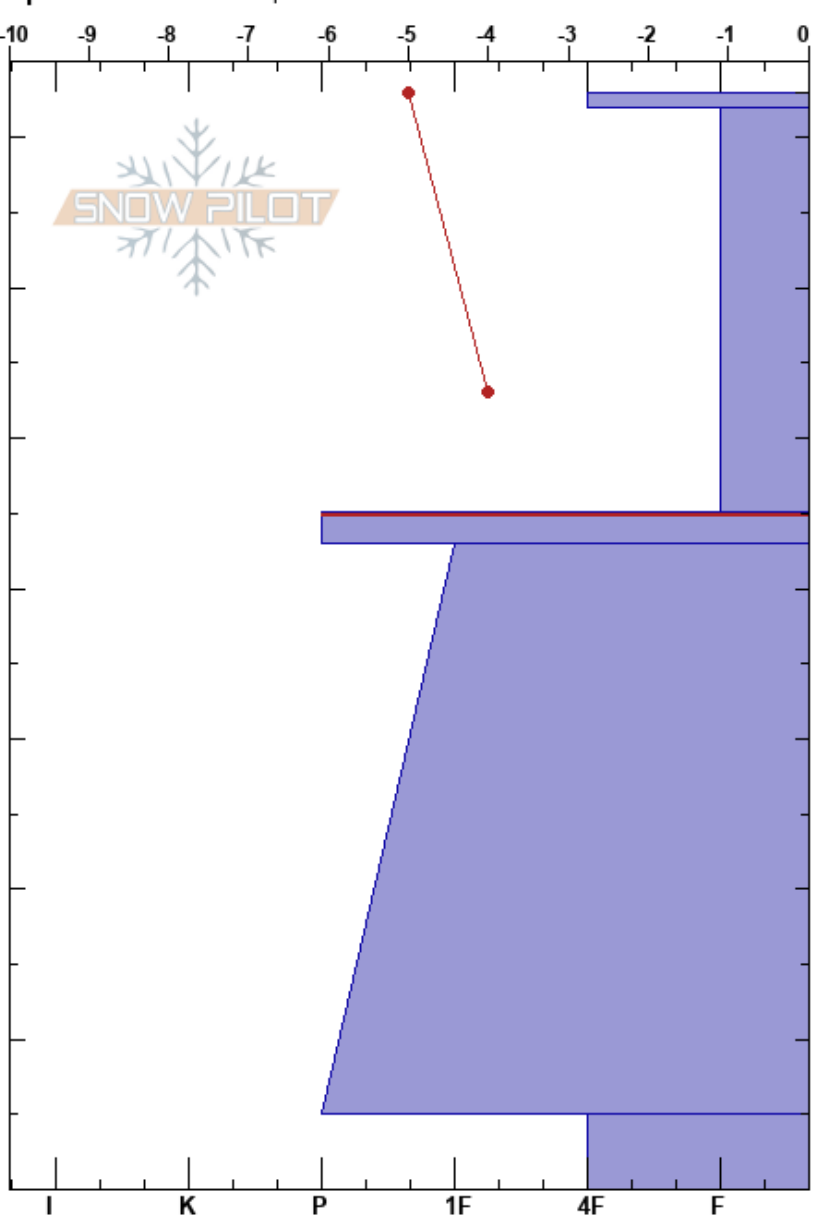

800 Portal DV DL SW
 Central Cascades, East
 WA

Stephanie Williams
 12/13/2023 - 2:00pm
 Co-ord: 10U 664382W 5340263N
 Slope Angle:
 Wind Loading:

Stability:
 Air Temperature: -5°C
 Sky Cover: X
 Precipitation: NO
 Wind: Calm

HS: 73
 PF: 35
 Layer Notes:
 73-72cm: weak crust
 45-43cm: Dec 7 crust
 45-43cm: Problematic layer

Elevation: 1219 m
 Aspect: N
 Specifics: We skied slope

Elevation (cm)	Crystal		Moisture	ρ kg/m ³	Stability tests & Layer comments
	Form	Size			
73	/	1			
73-72	⊙⊙		D		73-72cm: weak crust
60	○	0.5-1	D		
45-43	⊙⊙				45-43cm: Dec 7 crust
20	○	1-2	M		
0	○	1	M		