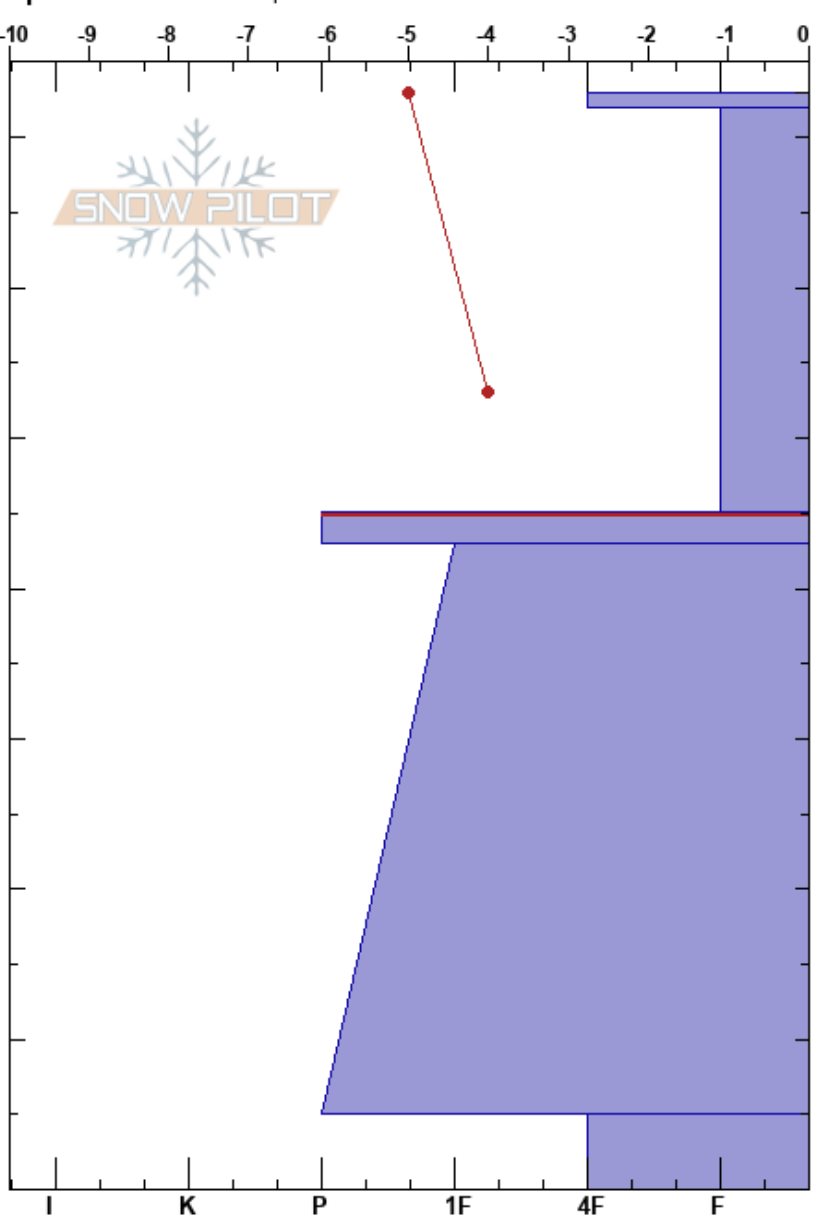

800 Portal DV DL SW
 Central Cascades, East
 WA

Stephanie Williams
 12/13/2023 - 2:00pm
 Co-ord: 10U 664382W 5340263N
 Slope Angle:
 Wind Loading:

Stability: **Air Temperature:** -5°C **HS:** 73
Sky Cover: X **PF:** 35
Precipitation: NO
Wind: Calm

Layer Notes:
 73-72cm: weak crust
 45-43cm: Dec 7 crust
 45-43cm: Problematic layer

Elevation: 1219 m
Aspect: N
Specifics: We skied slope

Elevation (cm)	Crystal		Moisture	ρ kg/m ³	Stability tests & Layer comments
	Form	Size			
73	/	1			
73-72	⊙⊙		D		73-72cm: weak crust
60	○	0.5-1	D		
45-43	⊙⊙				45-43cm: Dec 7 crust
20	○	1-2	M		
0	○	1	M		