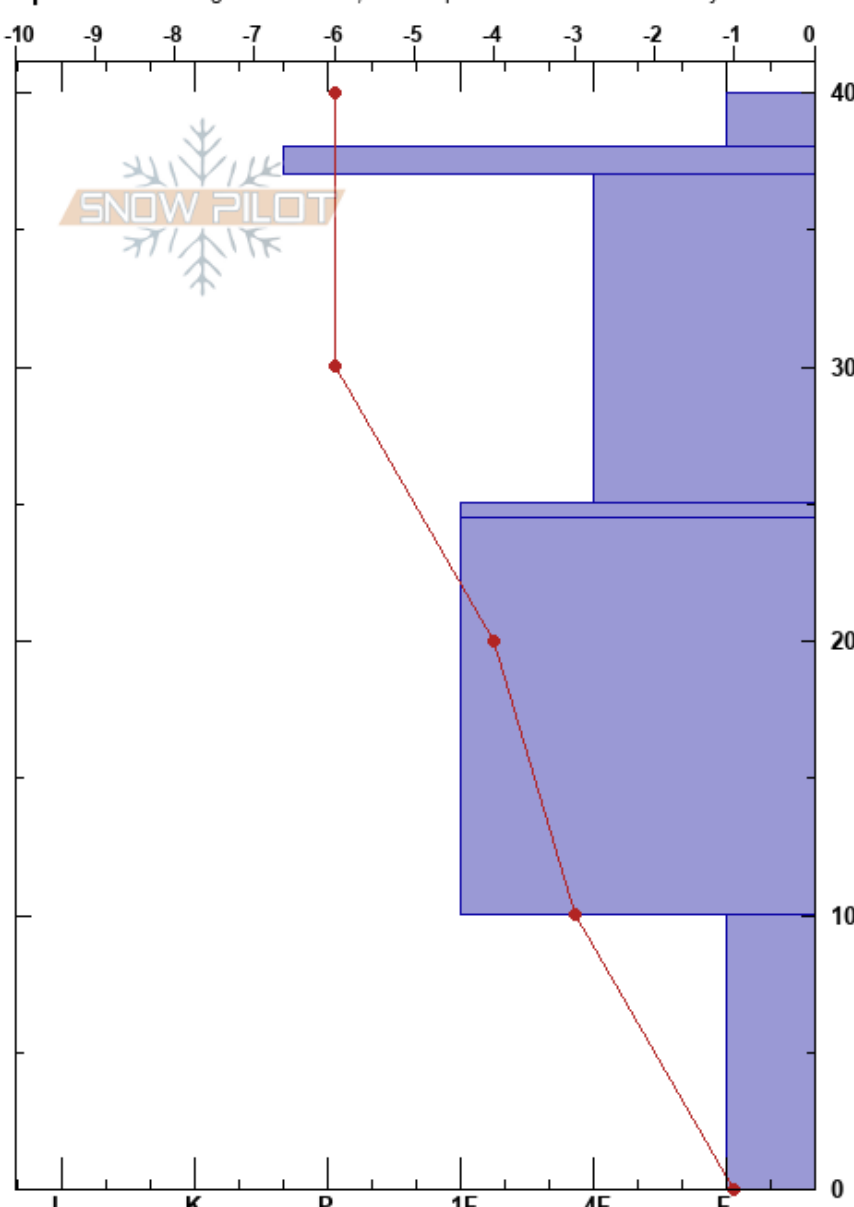

20231213 Billy Bowl
 Mosquito Range
 CO
Elevation: 12040 ft
Aspect: 90°
Specifics: Pit dug in a Ski Area; Pit is representative of backcountry

Rebecca Karjian
 12/13/2023 - 1:10pm
Co-ord: 39.46663N, -106.16840E
Slope Angle: 30°
Wind Loading: previous

Stability: **HS:40**
Air Temperature: -3°C
Sky Cover: BKN
Precipitation: NO
Wind: S Light Breeze
Layer Notes: 10-0cm: Problematic layer

Form	Crystal Size	Moisture	ρ kg/m ³	Stability tests & Layer comments
/	1-1.5			
○	1			
/	1			
○	1			
/	1			
□	1-1.5			