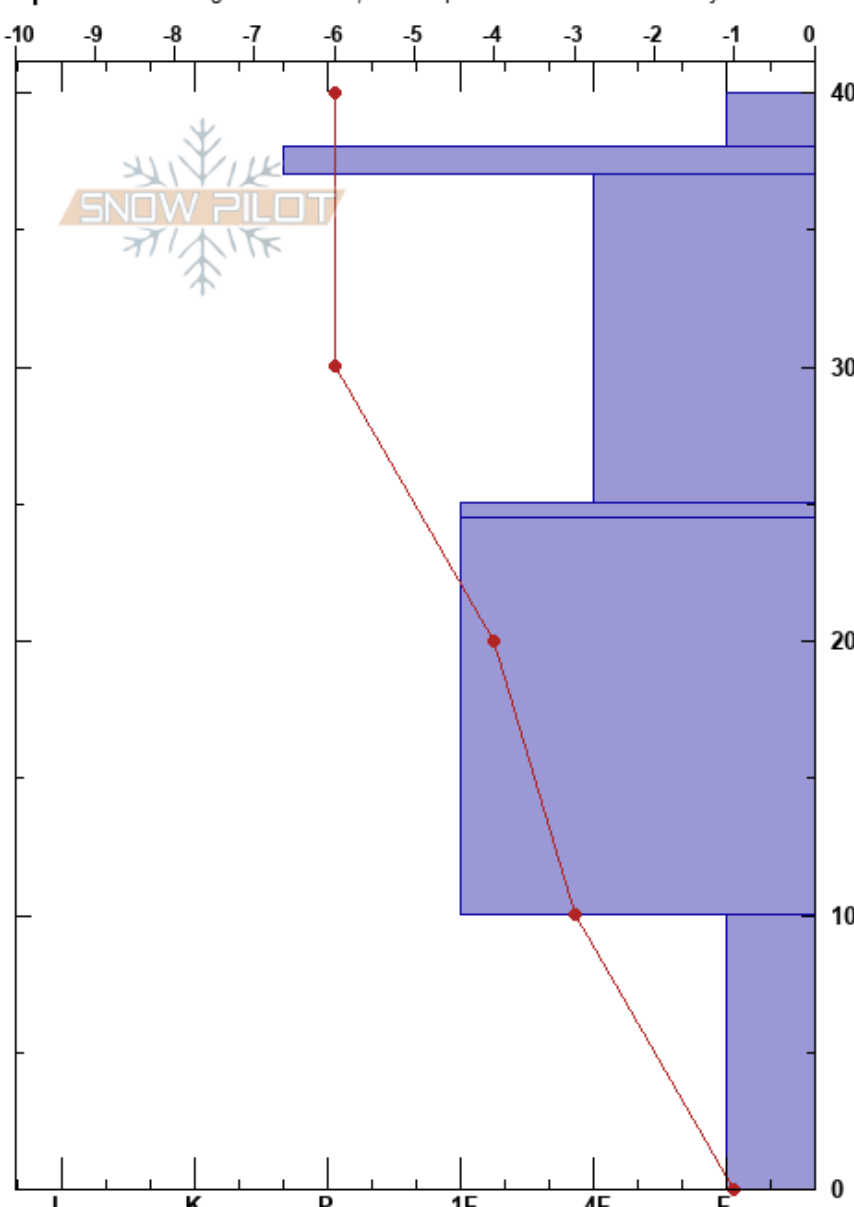

20231213 Billy Bowl  
 Mosquito Range  
 CO  
**Elevation:** 12040 ft  
**Aspect:** 90°  
**Specifics:** Pit dug in a Ski Area; Pit is representative of backcountry

Rebecca Karjian  
 12/13/2023 - 1:10pm  
**Co-ord:** 39.46663N, -106.16840E  
**Slope Angle:** 30°  
**Wind Loading:** previous

**Stability:** **HS:40**  
**Air Temperature:** -3°C  
**Sky Cover:** BKN  
**Precipitation:** NO  
**Wind:** S Light Breeze  
**Layer Notes:** 10-0cm: Problematic layer

Form	Crystal Size	Moisture	$\rho$ kg/m <sup>3</sup>	Stability tests & Layer comments
/	1-1.5			
○	1			
/	1			
○	1			
/	1			
□	1-1.5			