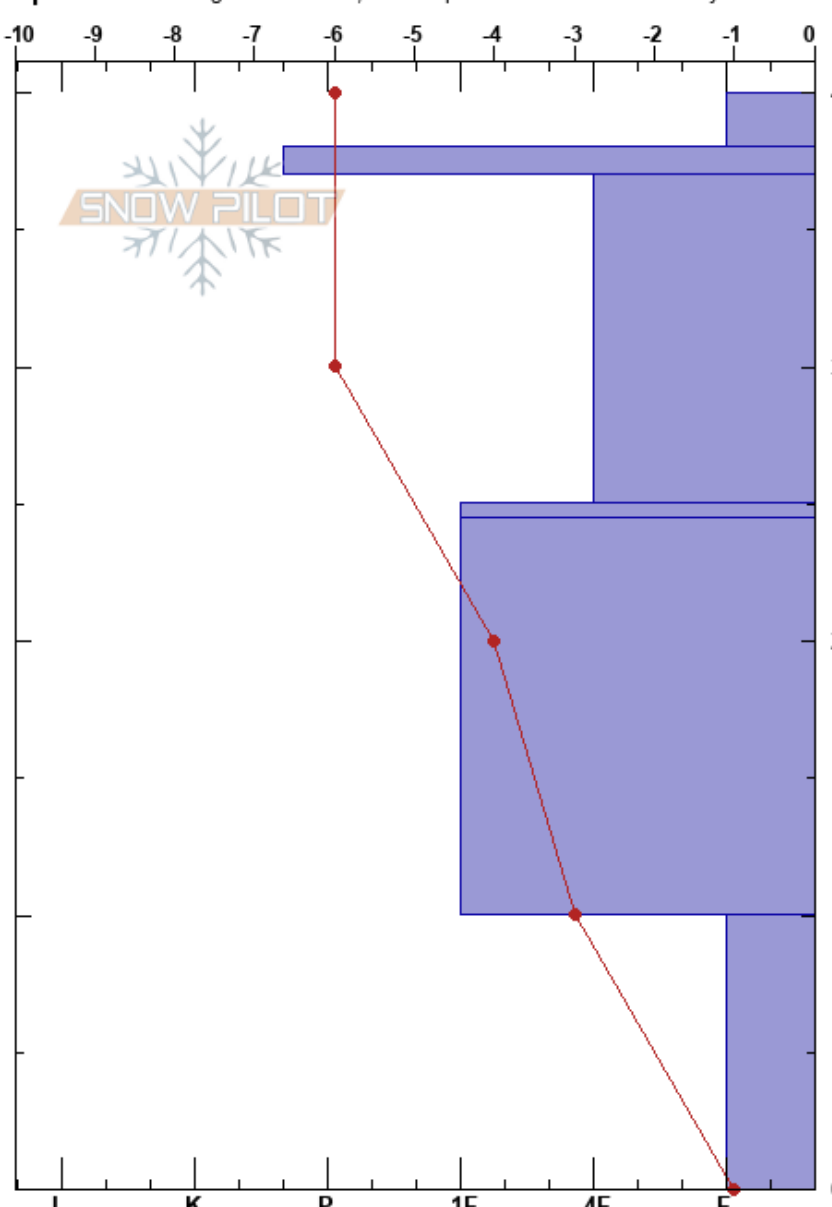

20231213 Billy Bowl  
 Mosquito Range  
 CO  
**Elevation:** 12040 ft  
**Aspect:** 90°  
**Specifics:** Pit dug in a Ski Area; Pit is representative of backcountry

Rebecca Karjian  
 12/13/2023 - 1:10pm  
**Co-ord:** 39.46663N, -106.16840E  
**Slope Angle:** 30°  
**Wind Loading:** previous

**Stability:** **HS:**40  
**Air Temperature:** -3°C  
**Sky Cover:** BKN  
**Precipitation:** NO  
**Wind:** S Light Breeze  
**Layer Notes:**  
 10-0cm: Problematic layer

Form	Crystal Size	Moisture	$\rho$ kg/m <sup>3</sup>	Stability tests & Layer comments
/	1-1.5			
o	1			
/	1			
o	1			
/	1			
□	1-1.5			