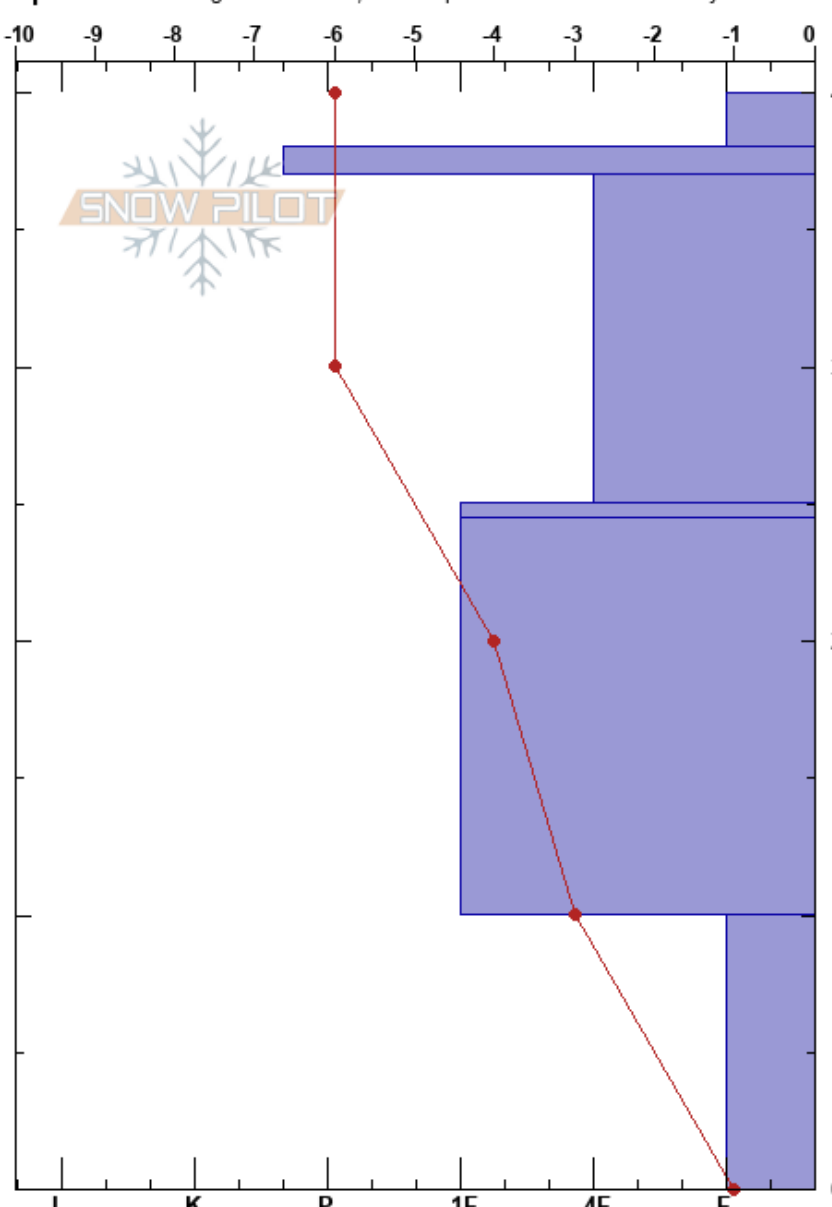

20231213 Billy Bowl
 Mosquito Range
 CO
Elevation: 12040 ft
Aspect: 90°
Specifics: Pit dug in a Ski Area; Pit is representative of backcountry

Rebecca Karjian
 12/13/2023 - 1:10pm
Co-ord: 39.46663N, -106.16840E
Slope Angle: 30°
Wind Loading: previous

Stability: **HS:40**
Air Temperature: -3°C
Sky Cover: BKN
Precipitation: NO
Wind: S Light Breeze
Layer Notes: 10-0cm: Problematic layer

Form	Crystal Size	Moisture	ρ kg/m ³	Stability tests & Layer comments
/	1-1.5			
○	1			
/	1			
○	1			
/	1			
□	1-1.5			