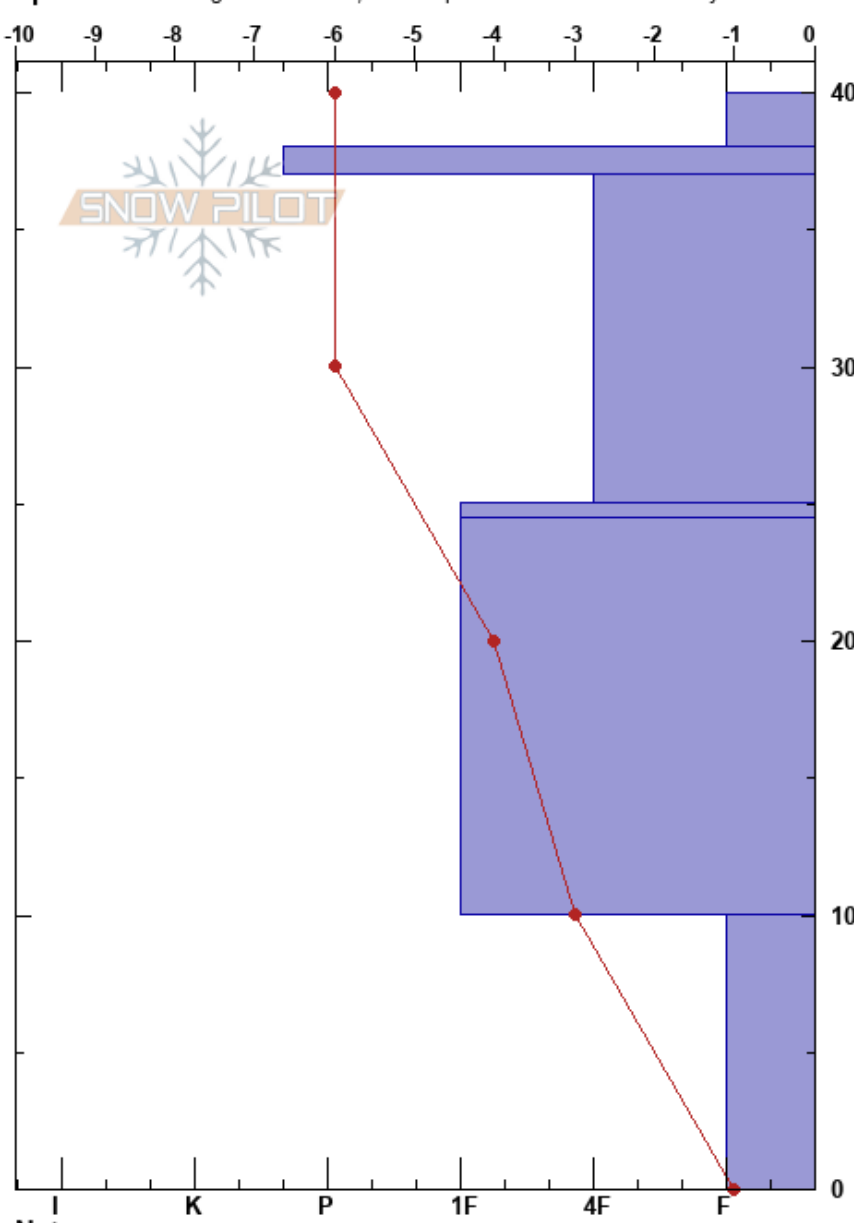

20231213 Billy Bow
 Mosquito Range
 CO
Elevation: 12040 ft
Aspect: 90°
Specifics: Pit dug in a Ski Area; Pit is representative of backcountry

Rebecca Karjian
 12/13/2023 - 1:10pm
Co-ord: 39.46663N, -106.16840E
Slope Angle: 30°
Wind Loading: previous

Stability:
Air Temperature: -3°C
Sky Cover: BKN
Precipitation: NO
Wind: S Light Breeze

HS: 40
Layer Notes:
 10-0cm: Problematic layer

Form	Crystal Size	Moisture	ρ kg/m ³	Stability tests & Layer comments
/	1-1.5			
○	1			
/	1			
○	1			
/	1			
□	1-1.5			