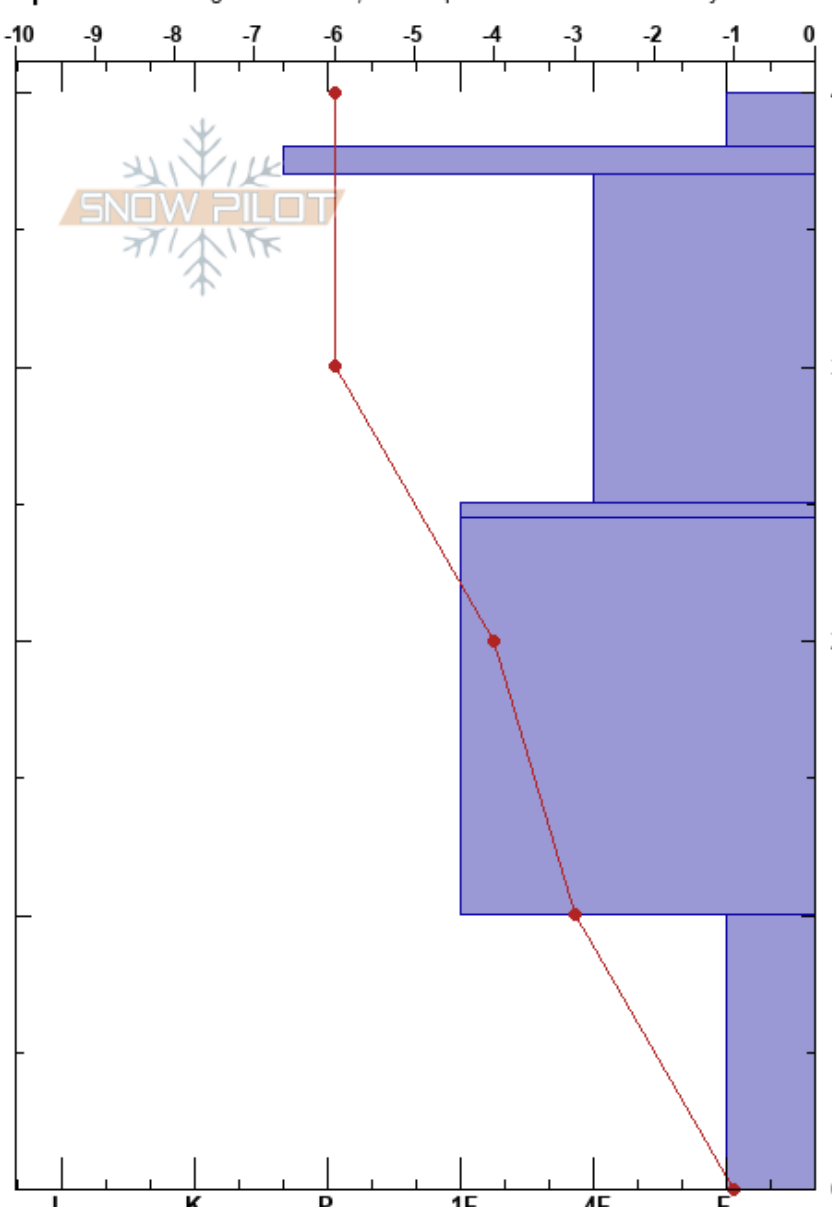

20231213 Billy Bowl  
 Mosquito Range  
 CO  
**Elevation:** 12040 ft  
**Aspect:** 90°  
**Specifics:** Pit dug in a Ski Area; Pit is representative of backcountry

Rebecca Karjian  
 12/13/2023 - 1:10pm  
**Co-ord:** 39.46663N, -106.16840E  
**Slope Angle:** 30°  
**Wind Loading:** previous

**Stability:** **HS:40**  
**Air Temperature:** -3°C  
**Sky Cover:** BKN  
**Precipitation:** NO  
**Wind:** S Light Breeze  
**Layer Notes:** 10-0cm: Problematic layer

Form	Crystal		$\rho$ kg/m <sup>3</sup>	Stability tests & Layer comments
	Size	Moisture		
/	1-1.5			
○	1			
/	1			
○	1			
/	1			
□	1-1.5			