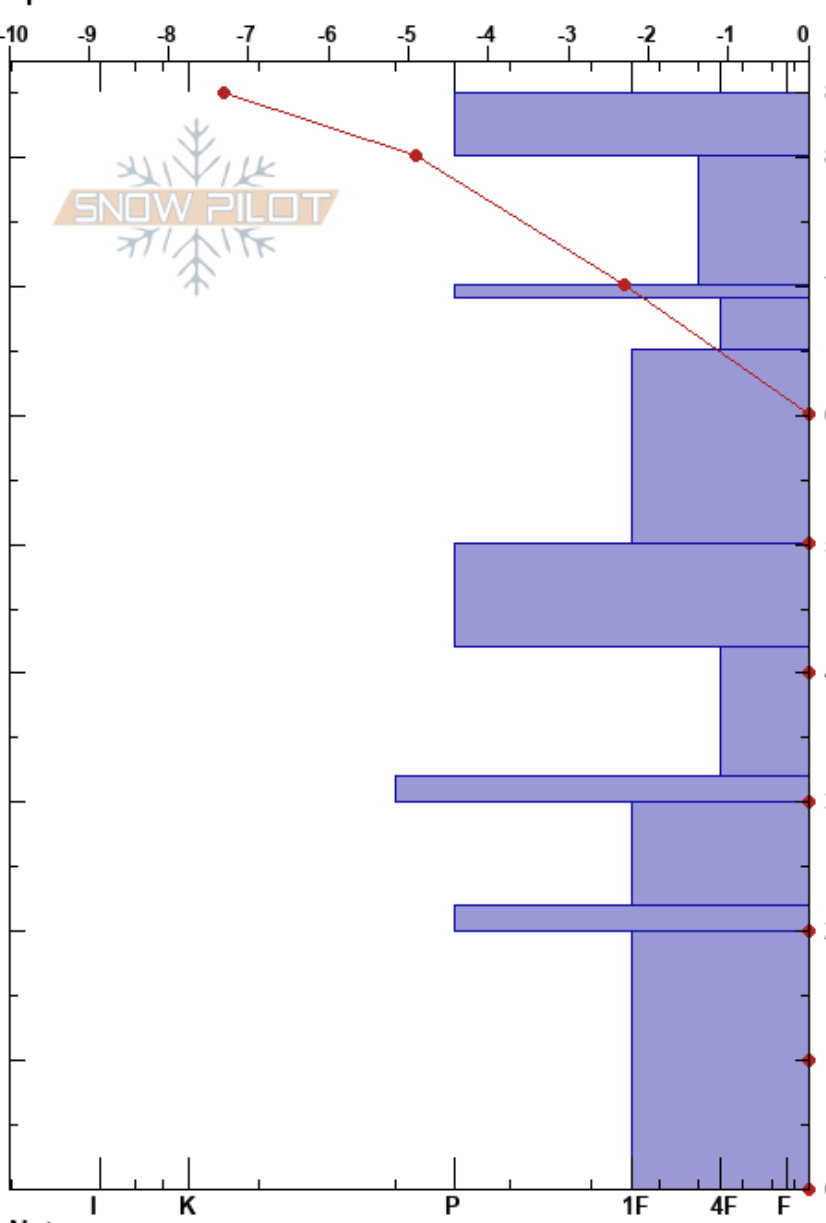

White Pass Study Plot
 South Cascades, West
 WA

Josh Lipkowitz
 12/13/2023 - 10:21am
 Co-ord: 46.61952N, -121.38745W
 Slope Angle: 0°
 Wind Loading: no

Stability:
 Air Temperature: -5°C
 Sky Cover: BKN
 Precipitation: NO
 Wind: Calm

HS:85
 PF: 20
 65-50cm: 12/9 interface @ 65
 50-42cm: 12/6 interface @ 50

Elevation: 5814 ft
 Aspect:
 Specifics:

Form	Crystal		Moisture	ρ kg/m ³	Stability tests & Layer comments
	Size				
∇	2				
⊙			D		
/	1		D		
⊙			D		
/	0.5		D		
•	0.3		D		65-50cm: 12/9 interface @ 65
⊙			D		50-42cm: 12/6 interface @ 50
○			M		
⊙			M		
○			M		
○			M		