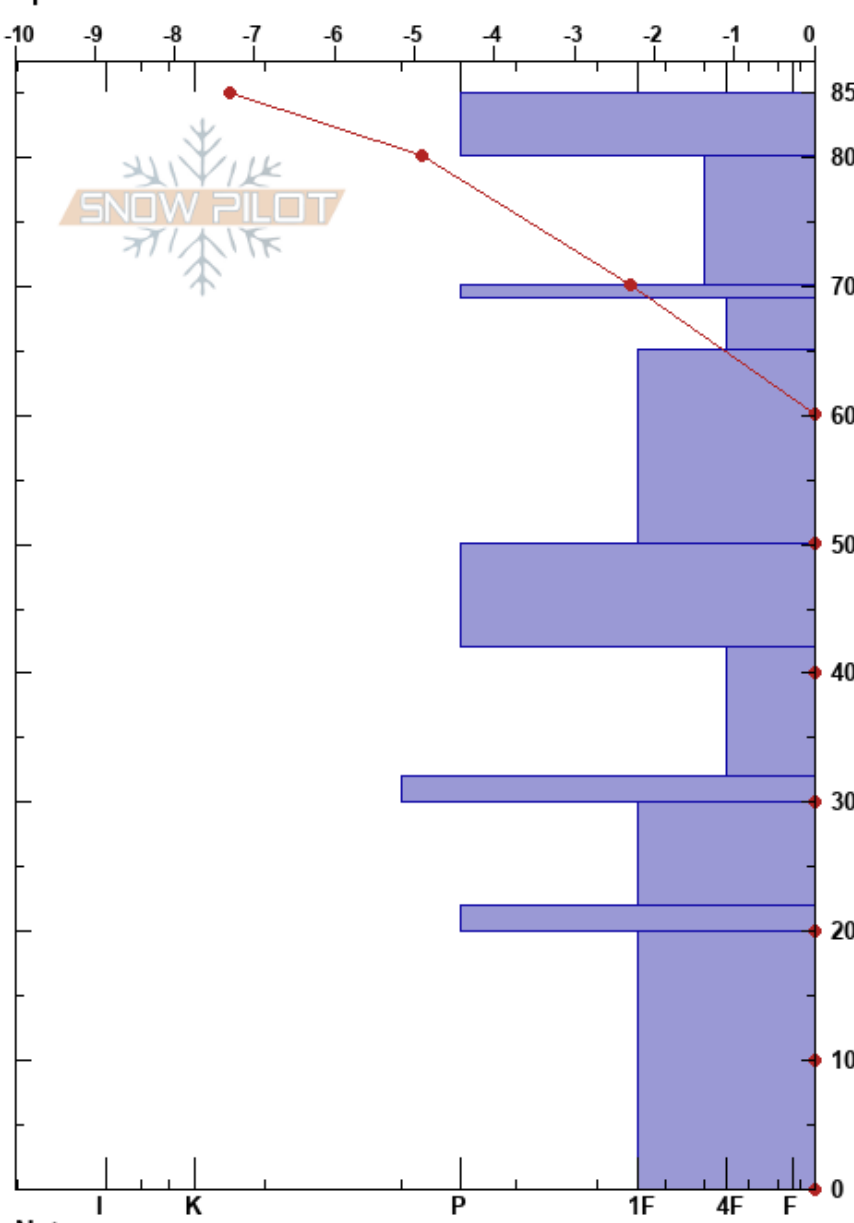

White Pass Study Plot
 South Cascades, West
 WA
 Elevation: 5814 ft
 Aspect:
 Specifics:

Josh Lipkowitz
 12/13/2023 - 10:21am
 Co-ord: 46.61952N, -121.38745W
 Slope Angle: 0°
 Wind Loading: no

Stability:
 Air Temperature: -5°C
 Sky Cover: BKN
 Precipitation: NO
 Wind: Calm

HS:85
 PF: 20
 65-50cm: 12/9 interface @ 65
 50-42cm: 12/6 interface @ 50

Elevation (cm)	Crystal		Moisture	ρ kg/m ³	Stability tests & Layer comments
	Form	Size			
85	∇	2			
80	⊙		D		
70	/	1	D		
70	⊙		D		
70	/	0.5	D		
60	•	0.3	D		65-50cm: 12/9 interface @ 65
50	⊙		D		50-42cm: 12/6 interface @ 50
40	○		M		
30	⊙		M		
30	○		M		
20	⊙		M		
10	○		M		
0					