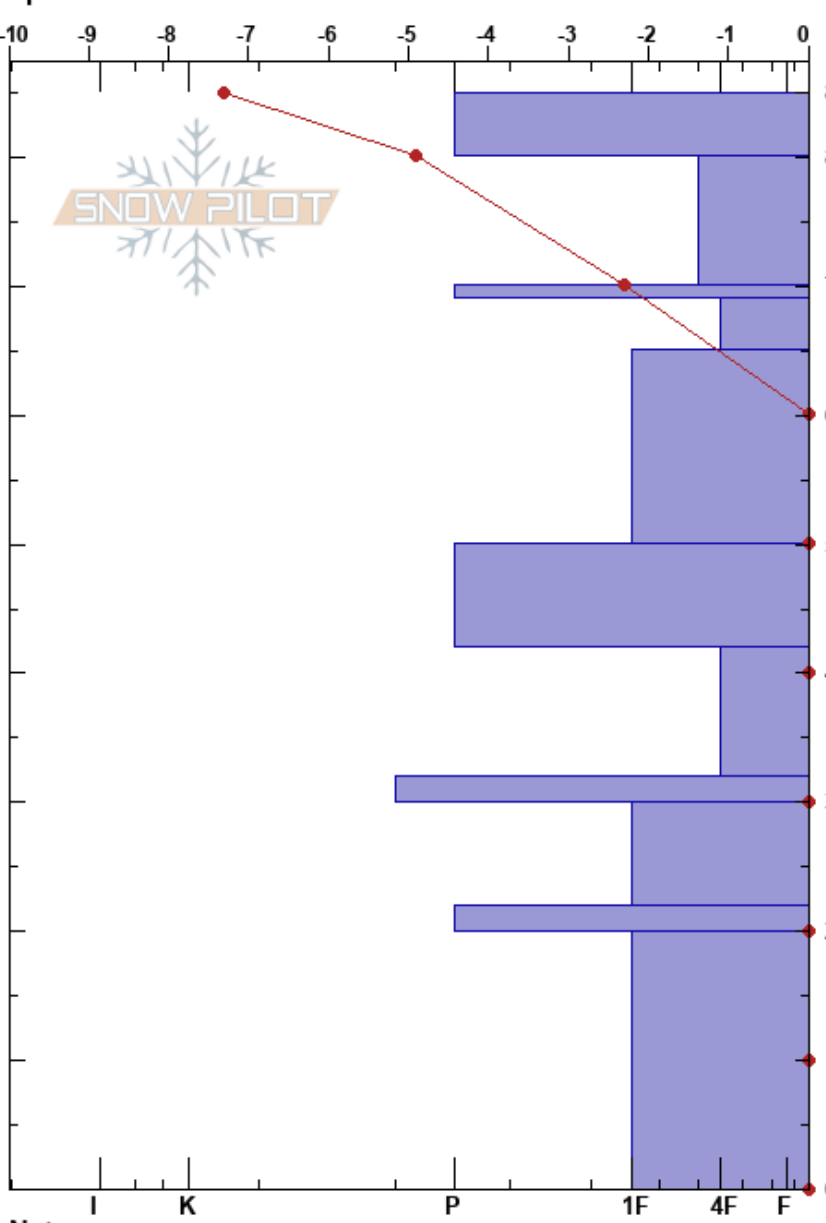

White Pass Study Plot
 South Cascades, West
 WA

Josh Lipkowitz
 12/13/2023 - 10:21am
 Co-ord: 46.61952N, -121.38745W
 Slope Angle: 0°
 Wind Loading: no

Stability:
 Air Temperature: -5°C
 Sky Cover: BKN
 Precipitation: NO
 Wind: Calm

HS: 85
 PF: 20
 65-50cm: 12/9 interface @ 65
 50-42cm: 12/6 interface @ 50

Elevation: 5814 ft
 Aspect:
 Specifics:

Form	Crystal		Moisture	ρ kg/m ³	Stability tests & Layer comments
	Size				
∇	2				
⊙⊙			D		
/	1		D		
⊙⊙			D		
/	0.5		D		
•	0.3		D		65-50cm: 12/9 interface @ 65
⊙⊙			D		50-42cm: 12/6 interface @ 50
○			M		
⊙⊙			M		
○			M		
⊙⊙			M		
○			M		