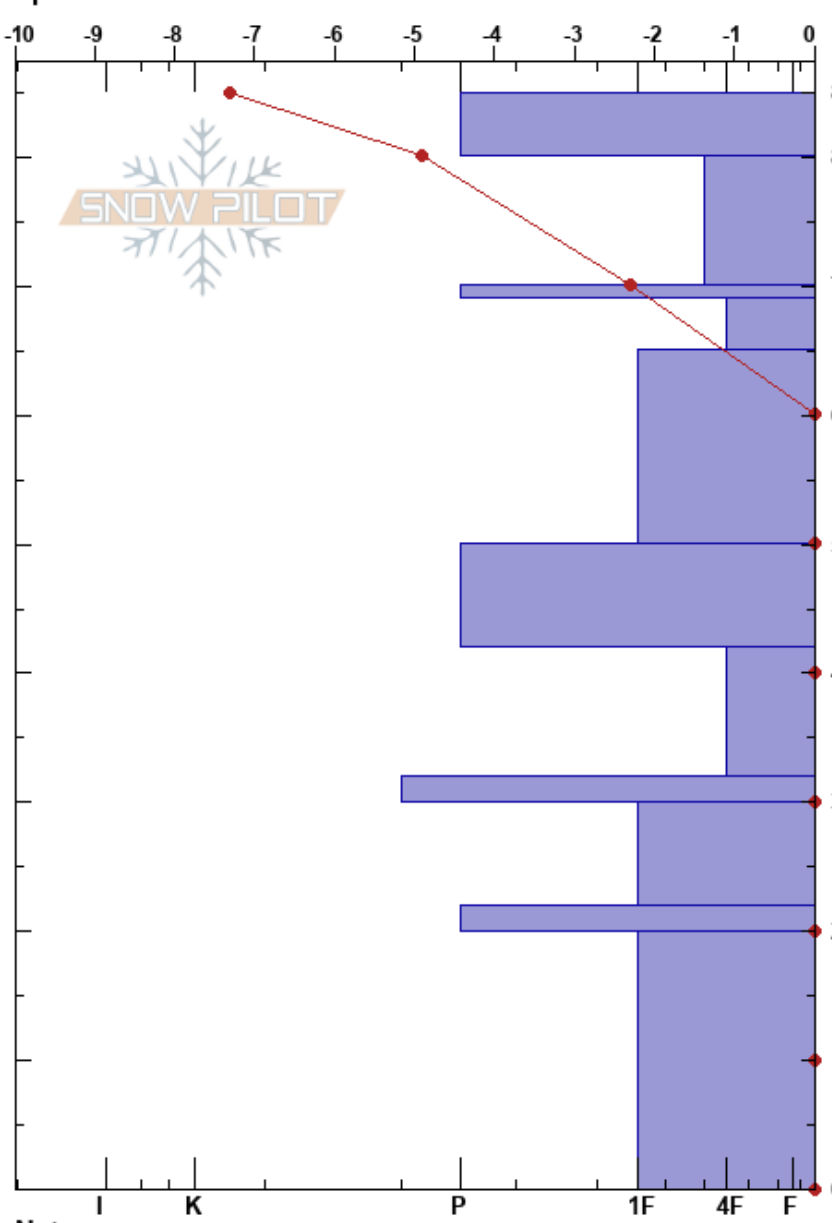

White Pass Study Plot
 South Cascades, West
 WA
 Elevation: 5814 ft
 Aspect:
 Specifics:

Josh Lipkowitz
 12/13/2023 - 10:21am
 Co-ord: 46.61952N, -121.38745W
 Slope Angle: 0°
 Wind Loading: no

Stability:
 Air Temperature: -5°C
 Sky Cover: BKN
 Precipitation: NO
 Wind: Calm

HS:85
 PF: 20
 65-50cm: 12/9 interface @ 65
 50-42cm: 12/6 interface @ 50

Form	Crystal		Moisture	ρ kg/m ³	Stability tests & Layer comments
	Size				
∇	2				
⊙			D		
/	1		D		
⊙			D		
/	0.5		D		
•	0.3		D		65-50cm: 12/9 interface @ 65
⊙			D		50-42cm: 12/6 interface @ 50
○			M		
⊙			M		
○			M		
⊙			M		
○			M		