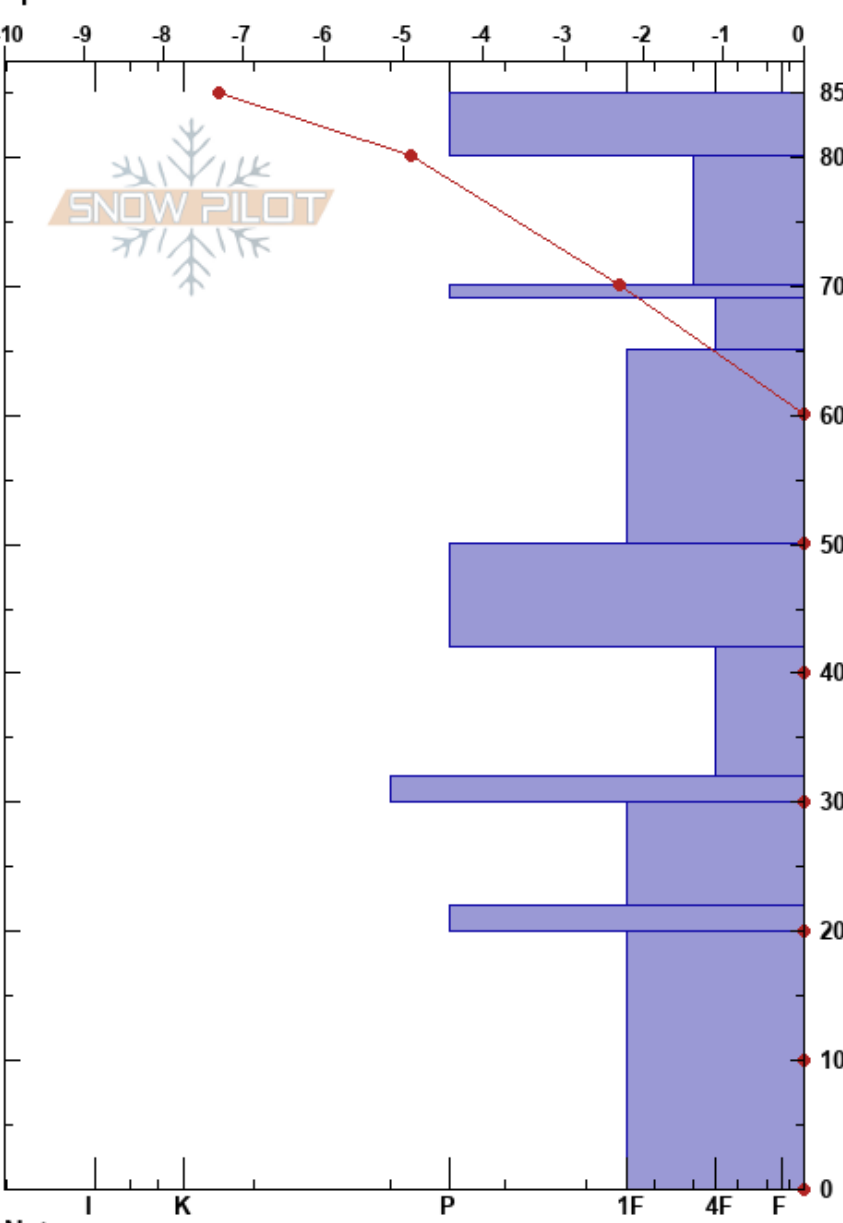

White Pass Study Plot
 South Cascades, West
 WA
 Elevation: 5814 ft
 Aspect:
 Specifics:

Josh Lipkowitz
 12/13/2023 - 10:21am
 Co-ord: 46.61952N, -121.38745W
 Slope Angle: 0°
 Wind Loading: no

Stability:
 Air Temperature: -5°C
 Sky Cover: BKN
 Precipitation: NO
 Wind: Calm

HS:85
 PF: 20
 65-50cm: 12/9 interface @ 65
 50-42cm: 12/6 interface @ 50

Notes: JL/DG

Form	Crystal		Moisture	ρ kg/m ³	Stability tests & Layer comments
	Size				
∇	2				
⊙			D		
/	1		D		
⊙			D		
/	0.5		D		
•	0.3		D		65-50cm: 12/9 interface @ 65
⊙			D		50-42cm: 12/6 interface @ 50
○			M		
⊙			M		
○			M		
○			M		