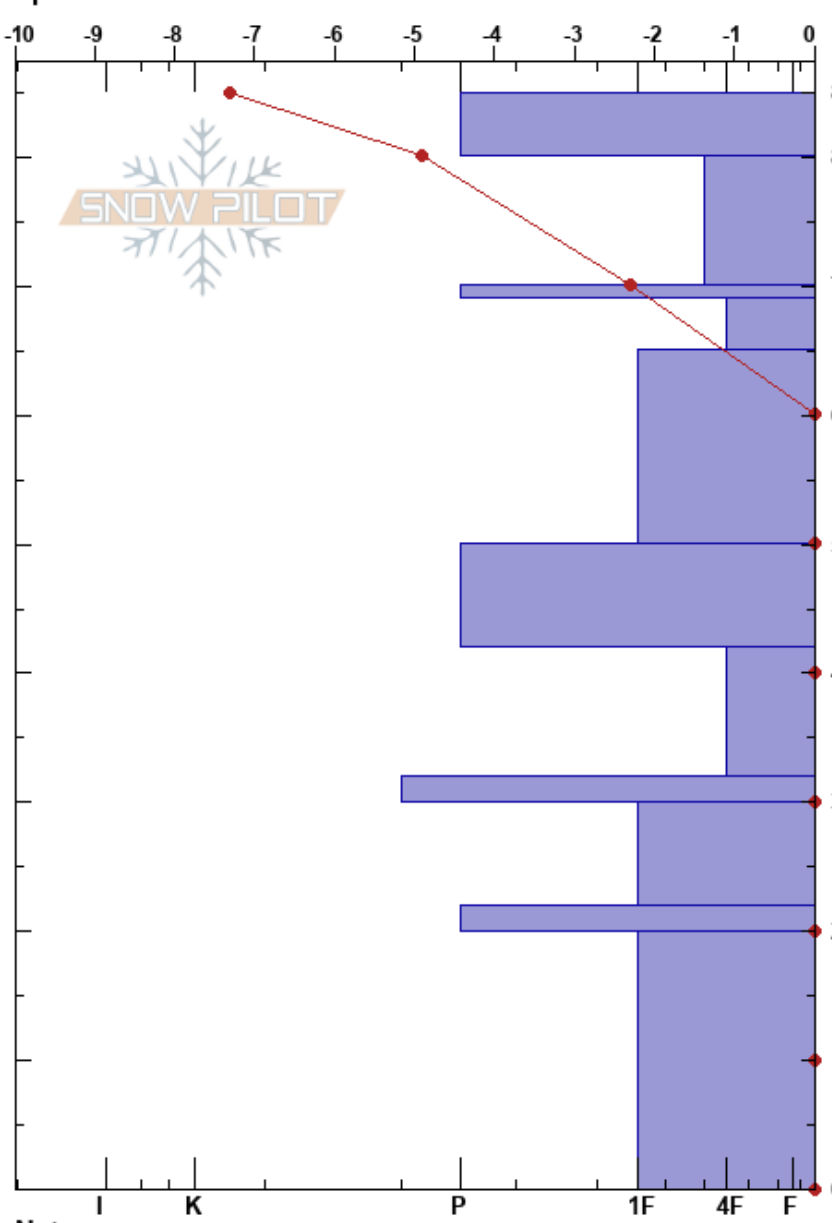

White Pass Study Plot
 South Cascades, West
 WA
 Elevation: 5814 ft
 Aspect:
 Specifics:

Josh Lipkowitz
 12/13/2023 - 10:21am
 Co-ord: 46.61952N, -121.38745W
 Slope Angle: 0°
 Wind Loading: no

Stability:
 Air Temperature: -5°C
 Sky Cover: BKN
 Precipitation: NO
 Wind: Calm

HS:85
 PF: 20
 65-50cm: 12/9 interface @ 65
 50-42cm: 12/6 interface @ 50

Elevation (cm)	Crystal		Moisture	ρ kg/m ³	Stability tests & Layer comments
	Form	Size			
85	∇	2			
80	⊙		D		
70	/	1	D		
70	⊙		D		
70	/	0.5	D		
60	•	0.3	D		65-50cm: 12/9 interface @ 65
50	⊙		D		50-42cm: 12/6 interface @ 50
40	○		M		
30	⊙		M		
30	○		M		
20	⊙		M		
20	○		M		
10	○		M		
0					