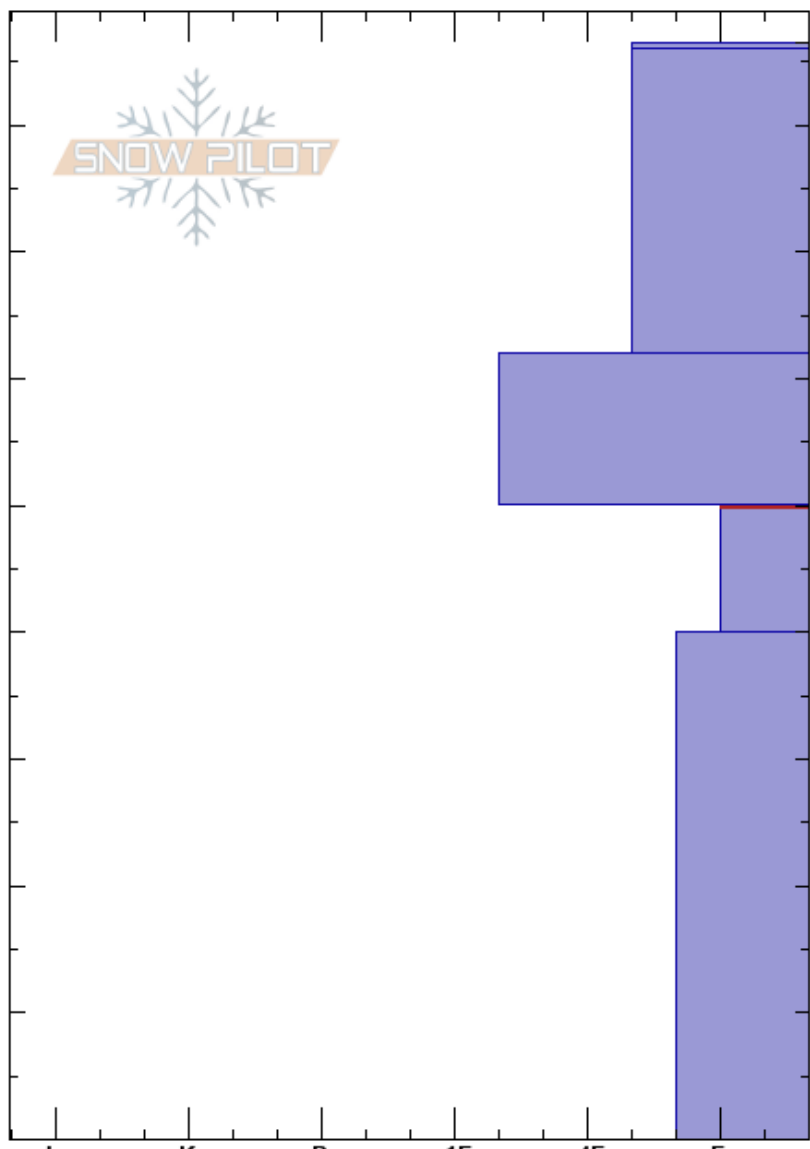

Tepee Basin Avalanche
Madison Range-S
MT

Zach Peterson

12/13/2023 - 11:45am

Co-ord: 44.90382N, -111.19498W

Slope Angle: 32°

Wind Loading:

Stability: Fair

Air Temperature:

Sky Cover: CLR

Precipitation: NO

Wind: Calm

HS: 86.5

Layer Notes:

50-40cm: Problematic layer

Elevation: 9260 ft

Aspect: 20°

Specifics: Pit is adjacent to avalanche: flank;

Depth (cm)	Crystal		Moisture	ρ kg/m ³	Stability tests & Layer comments
	Form	Size			
86.5	∇	4			
86.5	⊙				
80					
70	/				
60					
50	•	0.5			← ECTN13 @50cm
50	□	2			
40					
30					
20	□	2-4			
10					
0					

Notes: @ the flank of a remotely triggered avalanche reported on: 12/09/2023