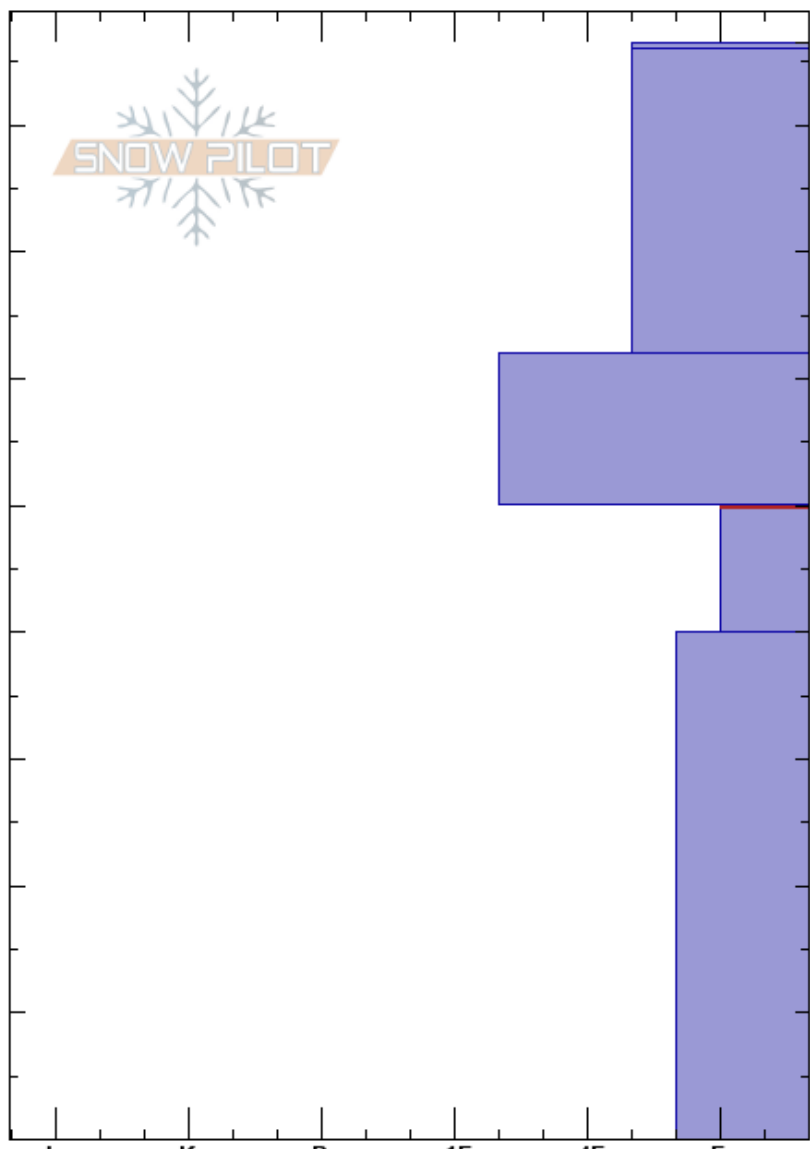

Tepee Basin Avalanche
Madison Range-S
MT

Zach Peterson

12/13/2023 - 11:45am

Co-ord: 44.90382N, -111.19498W

Elevation: 9260 ft

Slope Angle: 32°

Aspect: 20°

Wind Loading:

Specifics: Pit is adjacent to avalanche: flank;

Stability: Fair

HS: 86.5

Layer Notes:

Air Temperature:

50-40cm: Problematic layer

Sky Cover: CLR

Precipitation: NO

Wind: Calm

Crystal Form	Crystal Size	Moisture	ρ kg/m ³	Stability tests & Layer comments
∇	4			
⊙				
/				
•	0.5			
□	2			← ECTN13 @50cm
□	2-4			

Notes: @ the flank of a remotely triggered avalanche reported on: 12/09/2023