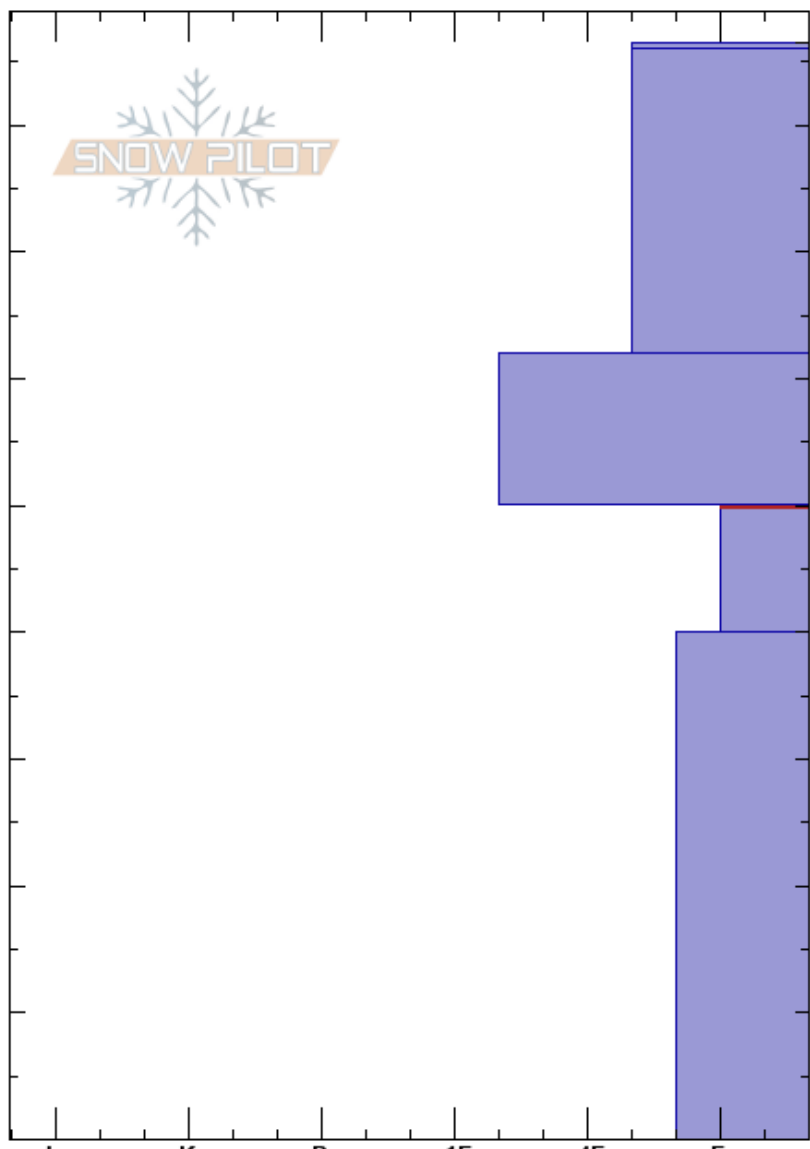

Tepee Basin Avalanche  
Madison Range-S  
MT

Zach Peterson

12/13/2023 - 11:45am

Co-ord: 44.90382N, -111.19498W

Slope Angle: 32°

Wind Loading:

Stability: Fair

Air Temperature:

Sky Cover: CLR

Precipitation: NO

Wind: Calm

HS: 86.5

Layer Notes:

50-40cm: Problematic layer

Elevation: 9260 ft

Aspect: 20°

Specifics: Pit is adjacent to avalanche: flank;

Height (cm)	Crystal		Moisture	$\rho$ kg/m <sup>3</sup>	Stability tests & Layer comments
	Form	Size			
86.5	∇	4			
86.5	⊙				
80					
70	/				
60					
50	•	0.5			← ECTN13 @50cm
50	□	2			
40					
30					
20	□	2-4			
10					
0					

Notes: @ the flank of a remotely triggered avalanche reported on: 12/09/2023