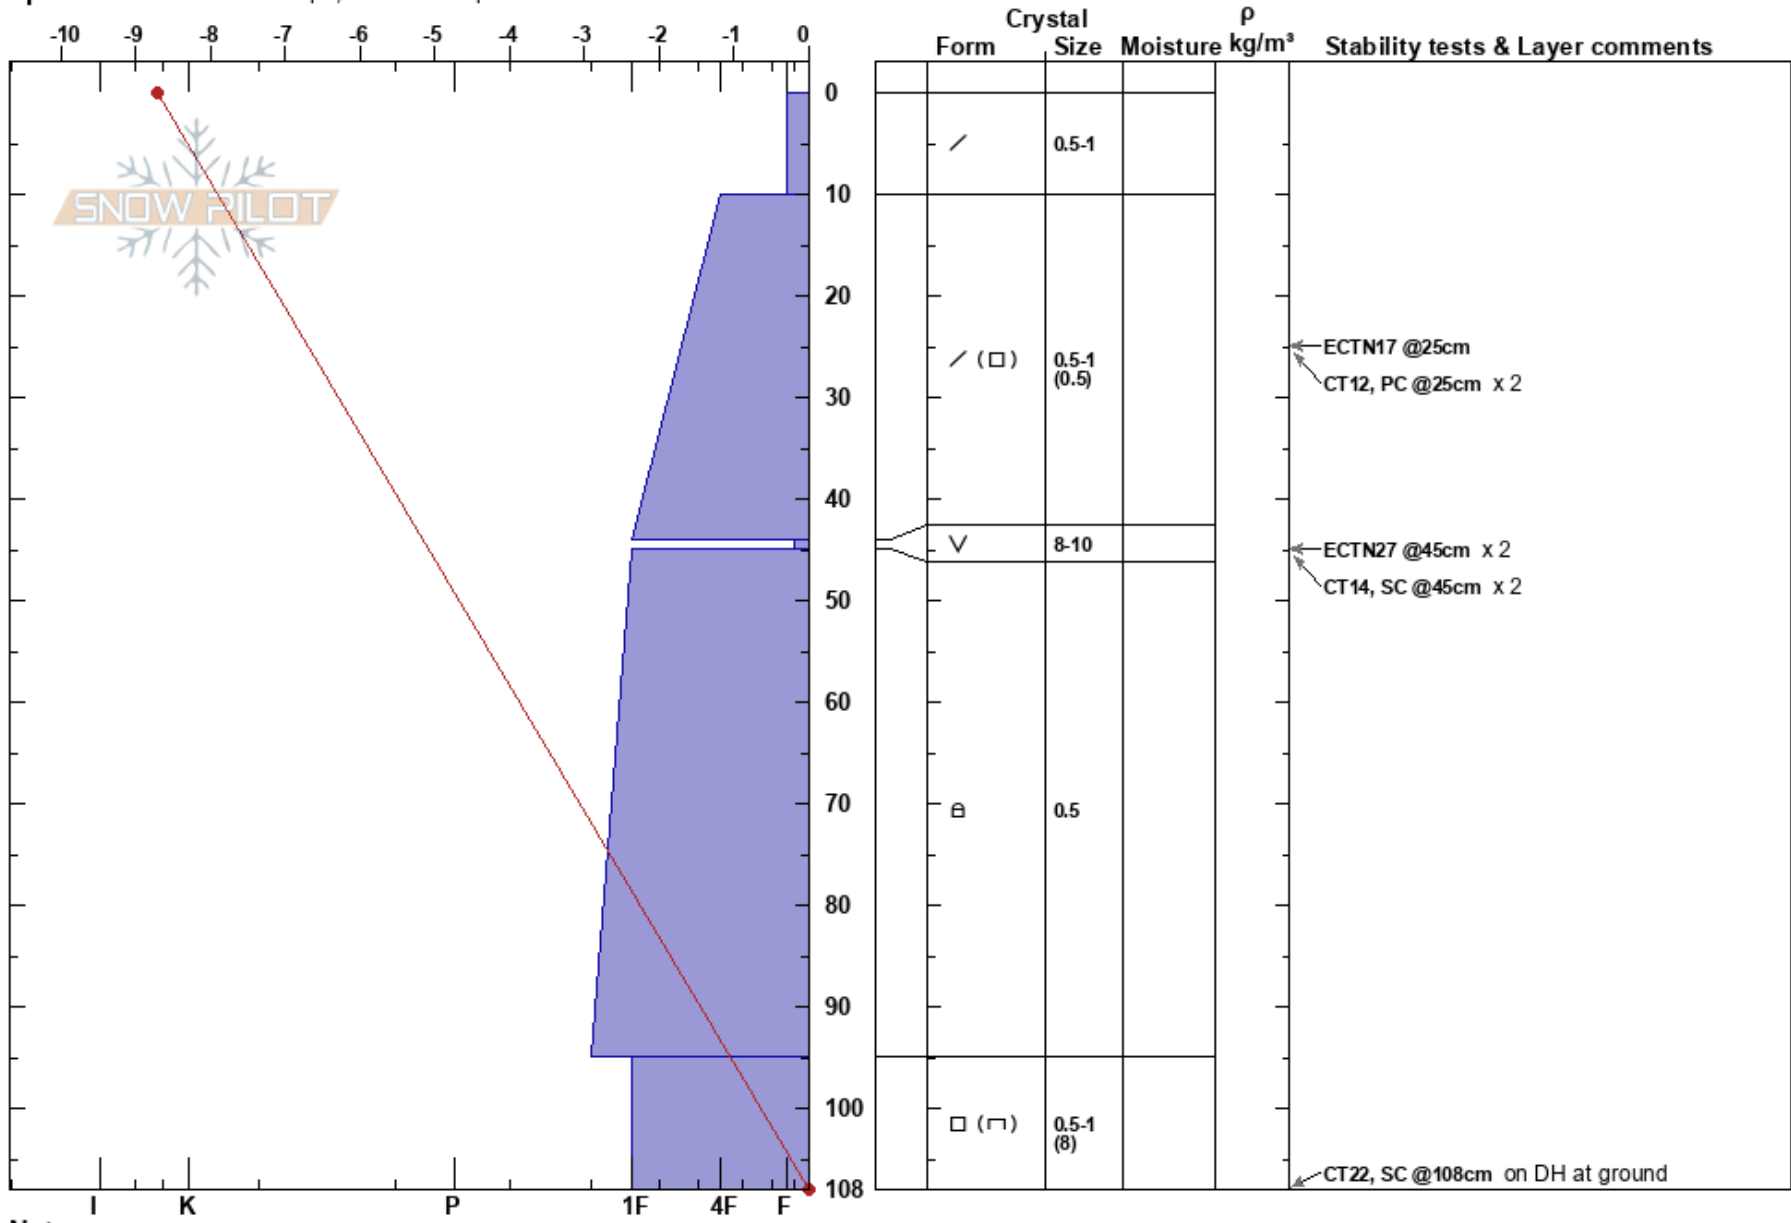

231213 Harvey Hound  
 Columbia Mountains  
 BC  
 Elevation: 2100 m  
 Aspect: N  
 Specifics: Ski tracks on slope; We skied slope

Markus Ebner  
 13/12/2023 - 13:00  
 Co-ord:  
 Slope Angle: 31°  
 Wind Loading:

Stability: **HS: 108**  
 Air Temperature: -8°C **PF: 50** 44-45cm: Problematic layer  
 Sky Cover: SCT **PS: 35**  
 Precipitation: NO  
 Wind: Calm

Notes: