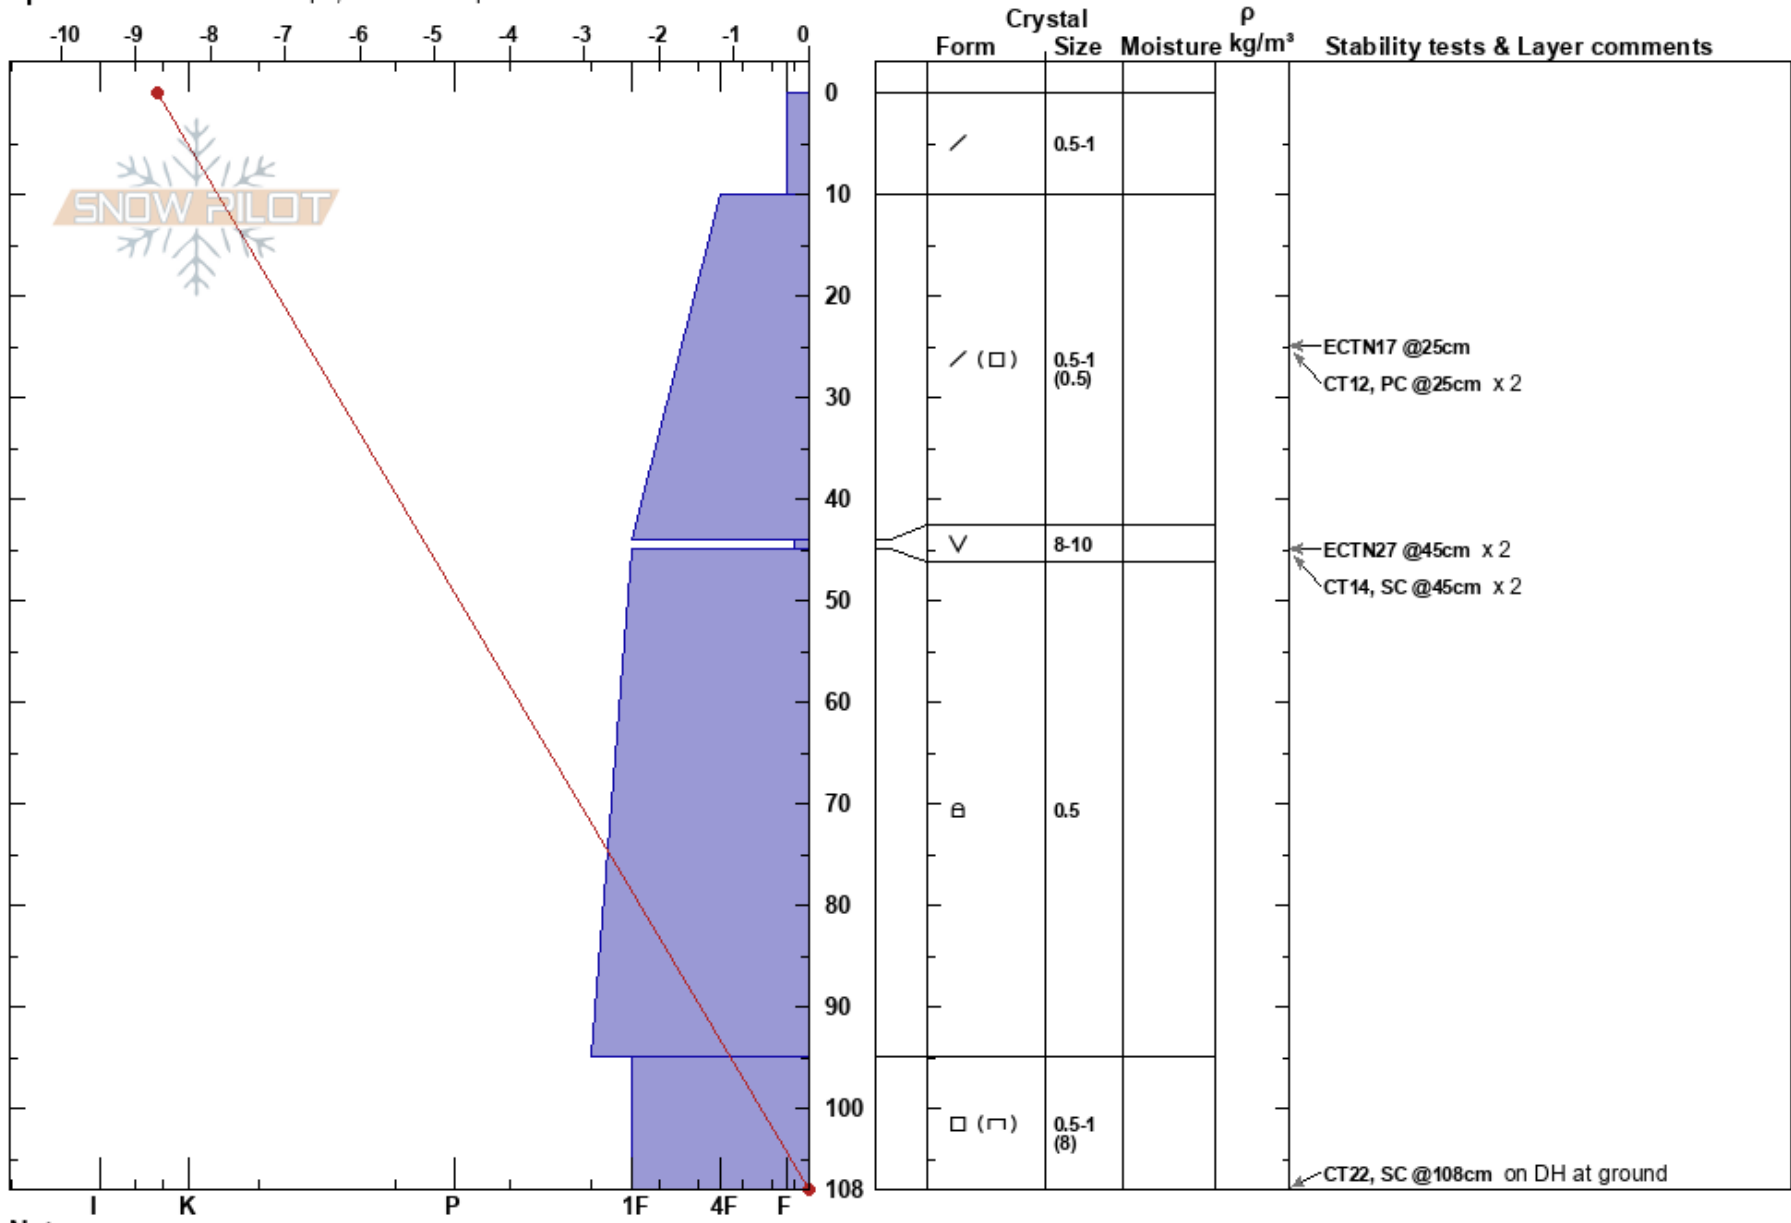

231213 Harvey Hound
 Columbia Mountains
 BC
 Elevation: 2100 m
 Aspect: N
 Specifics: Ski tracks on slope; We skied slope

Markus Ebner
 13/12/2023 - 13:00
 Co-ord:
 Slope Angle: 31°
 Wind Loading:

Stability: **HS: 108**
 Air Temperature: -8°C **PF: 50** 44-45cm: Problematic layer
 Sky Cover: SCT **PS: 35**
 Precipitation: NO
 Wind: Calm