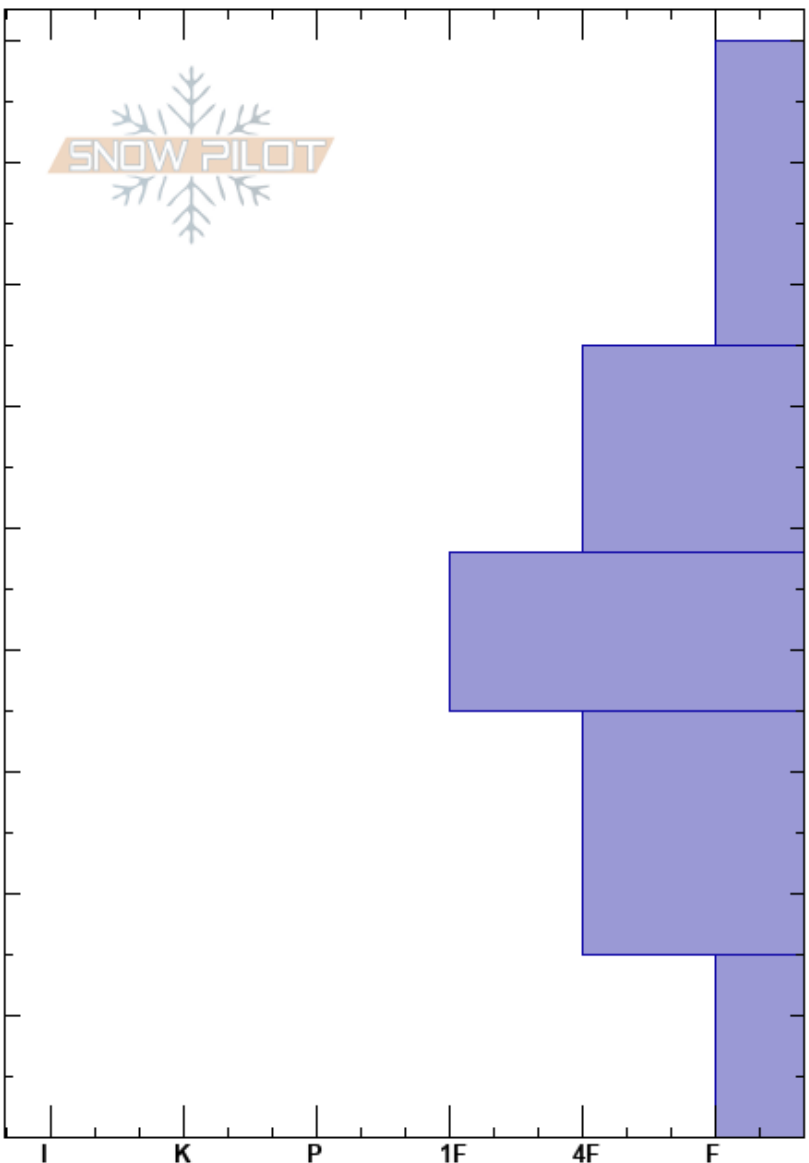

Short and Sweet
 Uinta Range
 UT
 Elevation: 9386 ft
 Aspect: 47°
 Specifics:

Trevor Katz
 12/13/2023 - 2:00pm
 Co-ord: 40.83192N, -111.06222W
 Slope Angle: 25°
 Wind Loading:

Stability:
 Air Temperature:
 Sky Cover: FEW
 Precipitation: NO
 Wind: Calm

HS:90

Layer Notes:

Height (ft)	Crystal		Moisture	ρ kg/m ³	Stability tests & Layer comments
	Form	Size			
90	/	0.5			
80	/	0.5			
65	•	0.5			
40	•	1			
25	⊖	1			
15	⊖	1			

ECTX

Notes: Pit scribed for Gage.