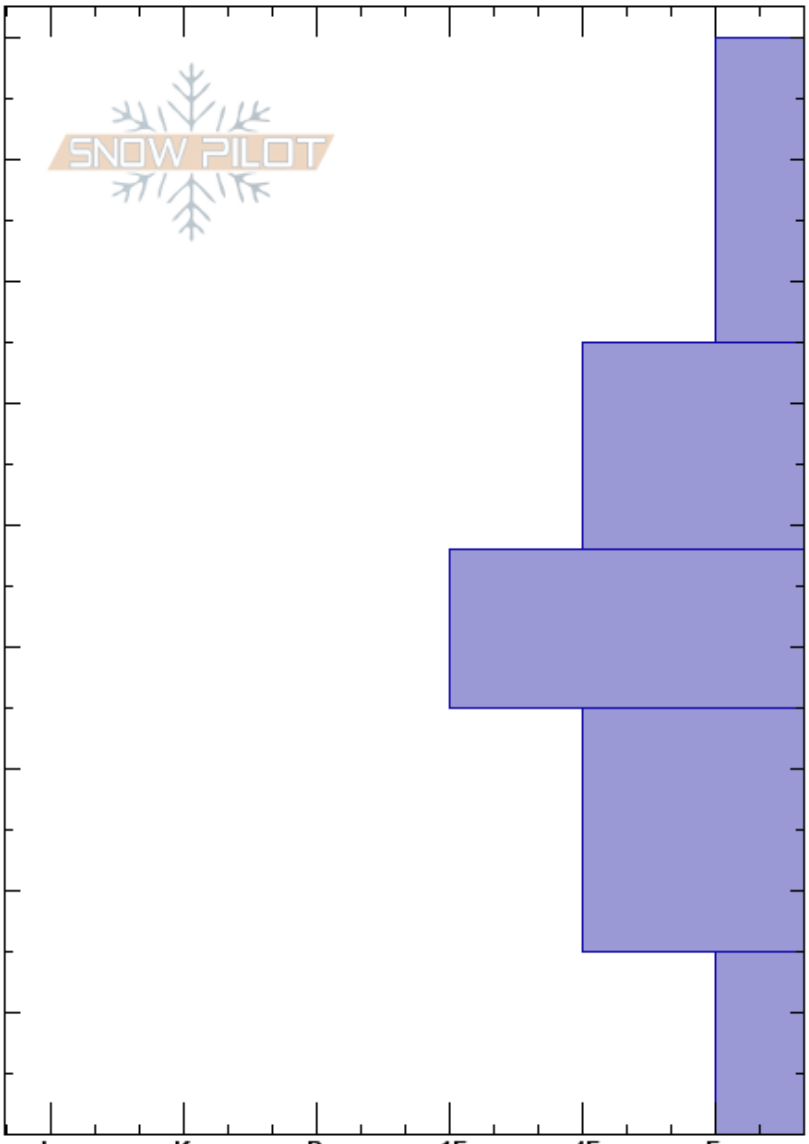

Short and Sweet  
 Uinta Range  
 UT  
 Elevation: 9386 ft  
 Aspect: 47°  
 Specifics:

Trevor Katz  
 12/13/2023 - 2:00pm  
 Co-ord: 40.83192N, -111.06222W  
 Slope Angle: 25°  
 Wind Loading:

Stability:  
 Air Temperature:  
 Sky Cover: FEW  
 Precipitation: NO  
 Wind: Calm

HS:90 Layer Notes:

Height (ft)	Crystal		Moisture	$\rho$ kg/m <sup>3</sup>	Stability tests & Layer comments
	Form	Size			
90	/	0.5			
80	/	0.5			
70					
60					
50	•	0.5			
40	•	1			
30	⊖	1			
20					
10	⊖	1			
0					ECTX

Notes: Pit scribed for Gage.