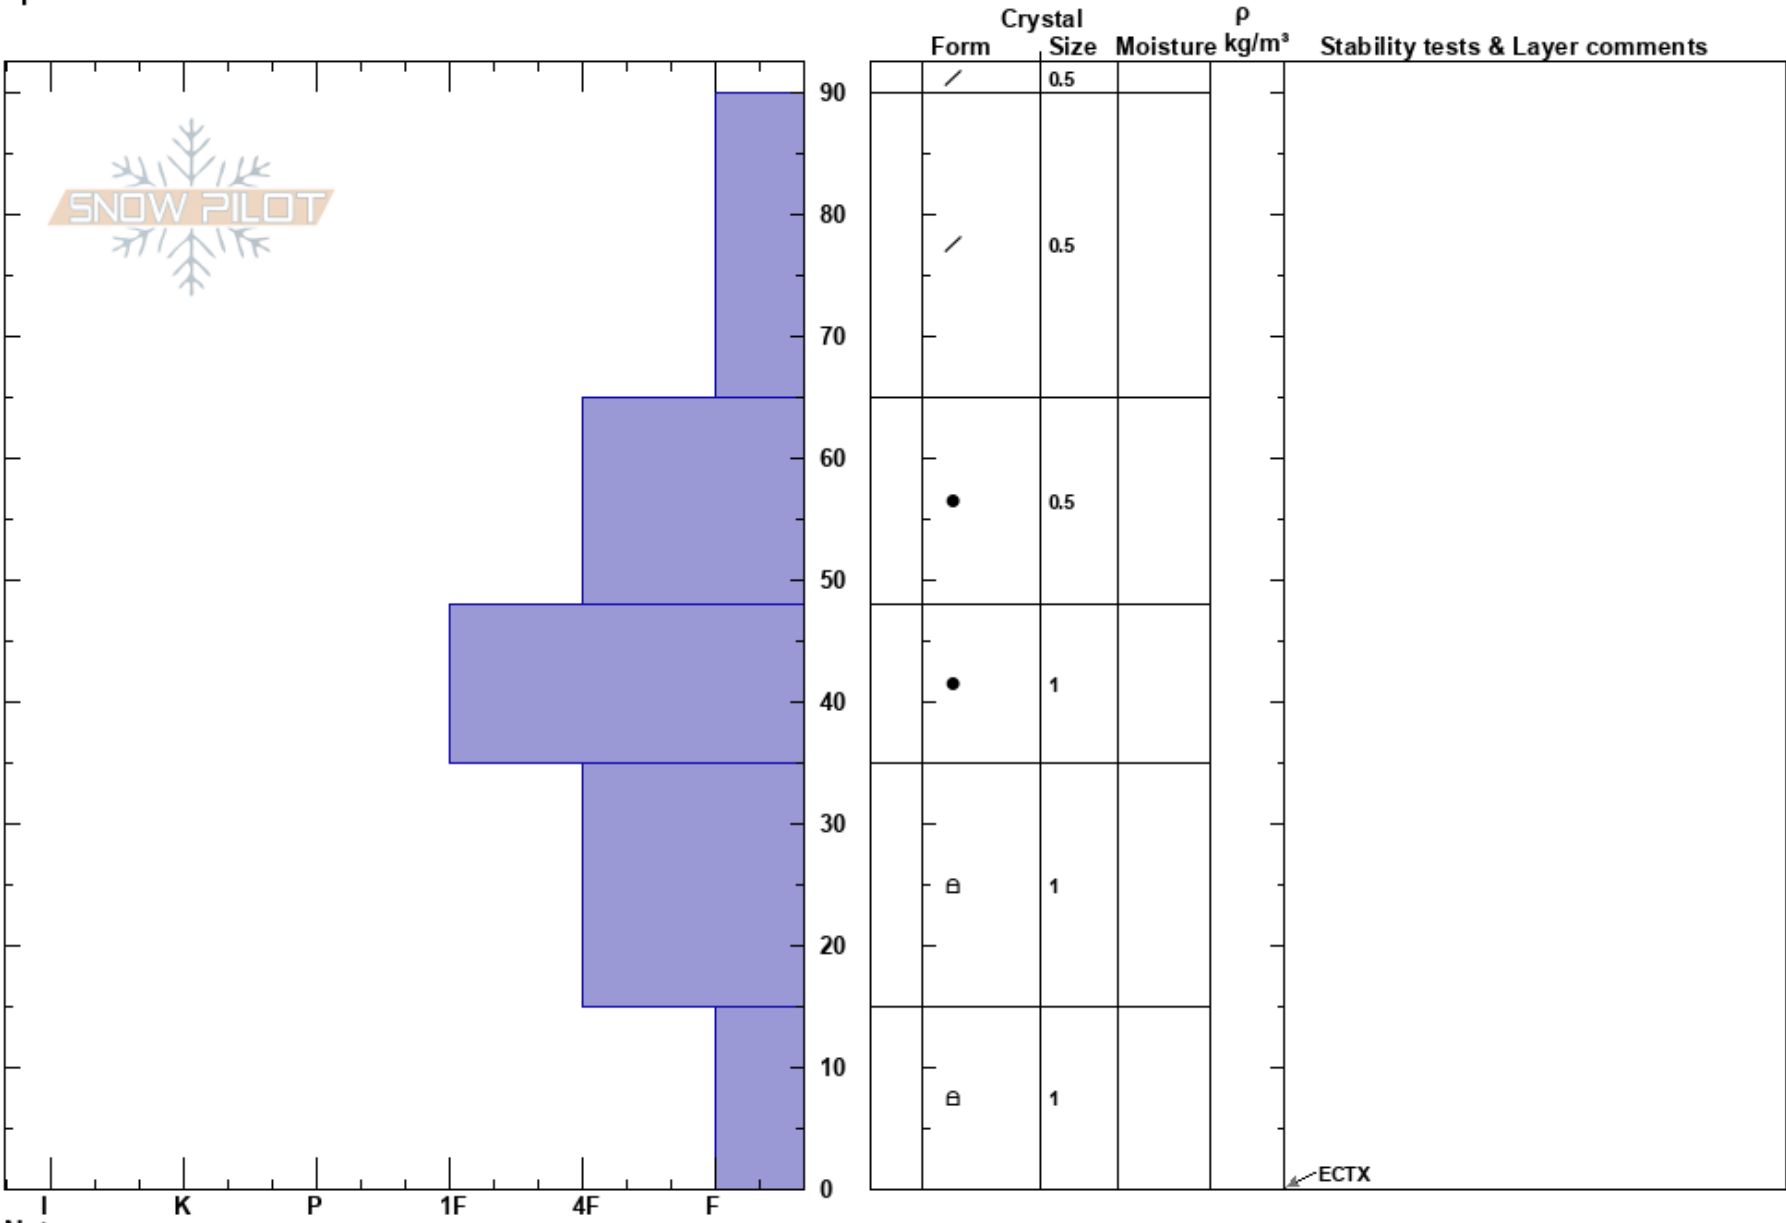

Short and Sweet
 Uinta Range
 UT
 Elevation: 9386 ft
 Aspect: 47°
 Specifics:

Trevor Katz
 12/13/2023 - 2:00pm
 Co-ord: 40.83192N, -111.06222W
 Slope Angle: 25°
 Wind Loading:

Stability:
 Air Temperature:
 Sky Cover: FEW
 Precipitation: NO
 Wind: Calm

HS:90 Layer Notes:

Notes: Pit scribed for Gage.

ECTX