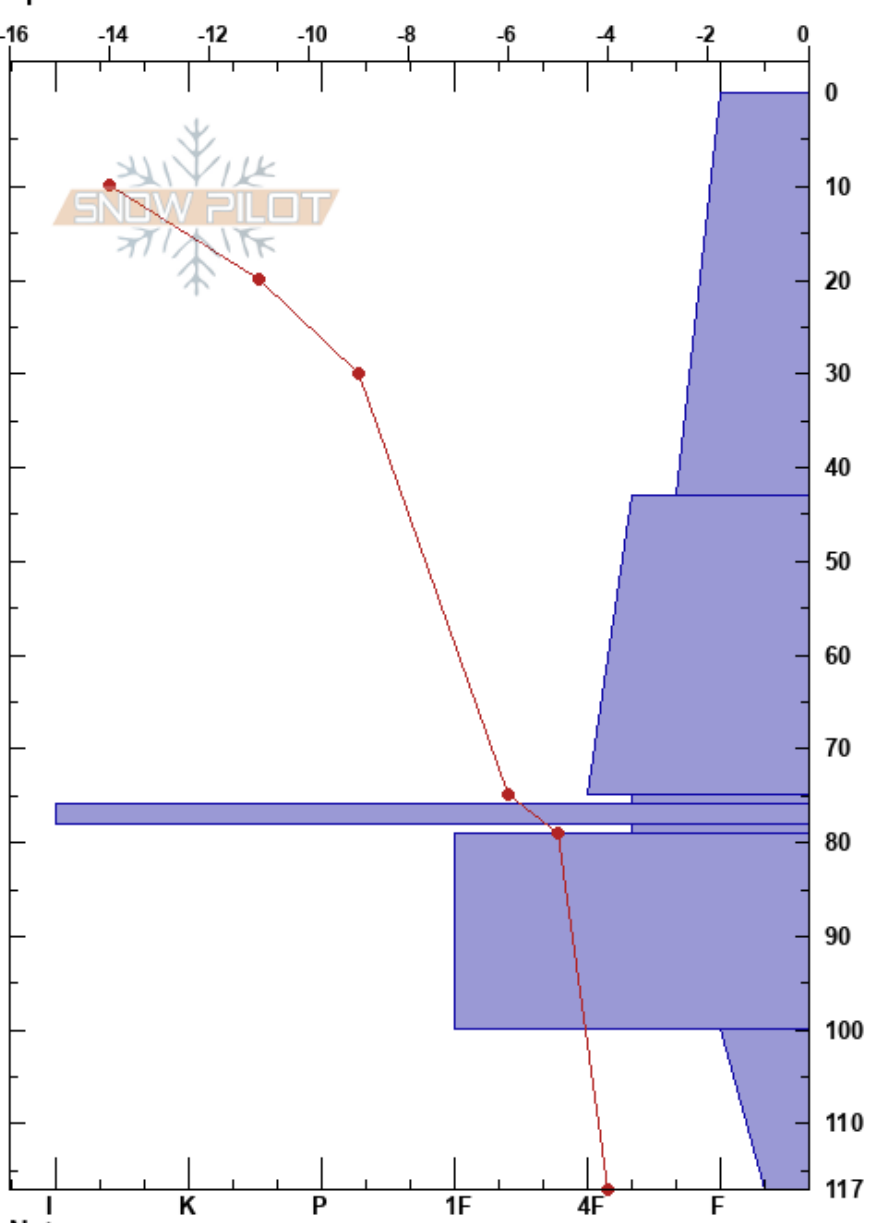

Frostbite N
 Hatcher Pass
 AK
 Elevation: 2800 ft
 Aspect: N
 Specifics:

Michael Kerst
 12/13/2023 - 11:21am
 Co-ord: 61.73624N, -149.26396W
 Slope Angle: 27°
 Wind Loading: no

Stability: **HS:117**
 Air Temperature: -12°C
 Sky Cover: FEW
 Precipitation: NO
 Wind: SE Calm
 PF: 80
 PS: 15
 75-76cm: minor faceting
 78-79cm: minor faceting
 78-79cm: Problematic layer

Form	Crystal		Moisture	ρ kg/m ³	Stability tests & Layer comments
	Size				
/	0.3				
/	0.3	D			← CT9, Q3 @21cm Progressive Comp ← ECTN12 @21cm Q3 Non-Planar
					← CT23, Q3 @38cm Progressive Comp
					← CT26, Q1 @46cm Sudden Collapse
•	0.3-0.5	D			
⊖	1	D			75-76cm: minor faceting
=					
⊖	1	D			78-79cm: minor faceting
⊖	0.5-1	D-M			
					← CT26, Q1 @97cm Sudden Planar
⊖	1-2	D-M			