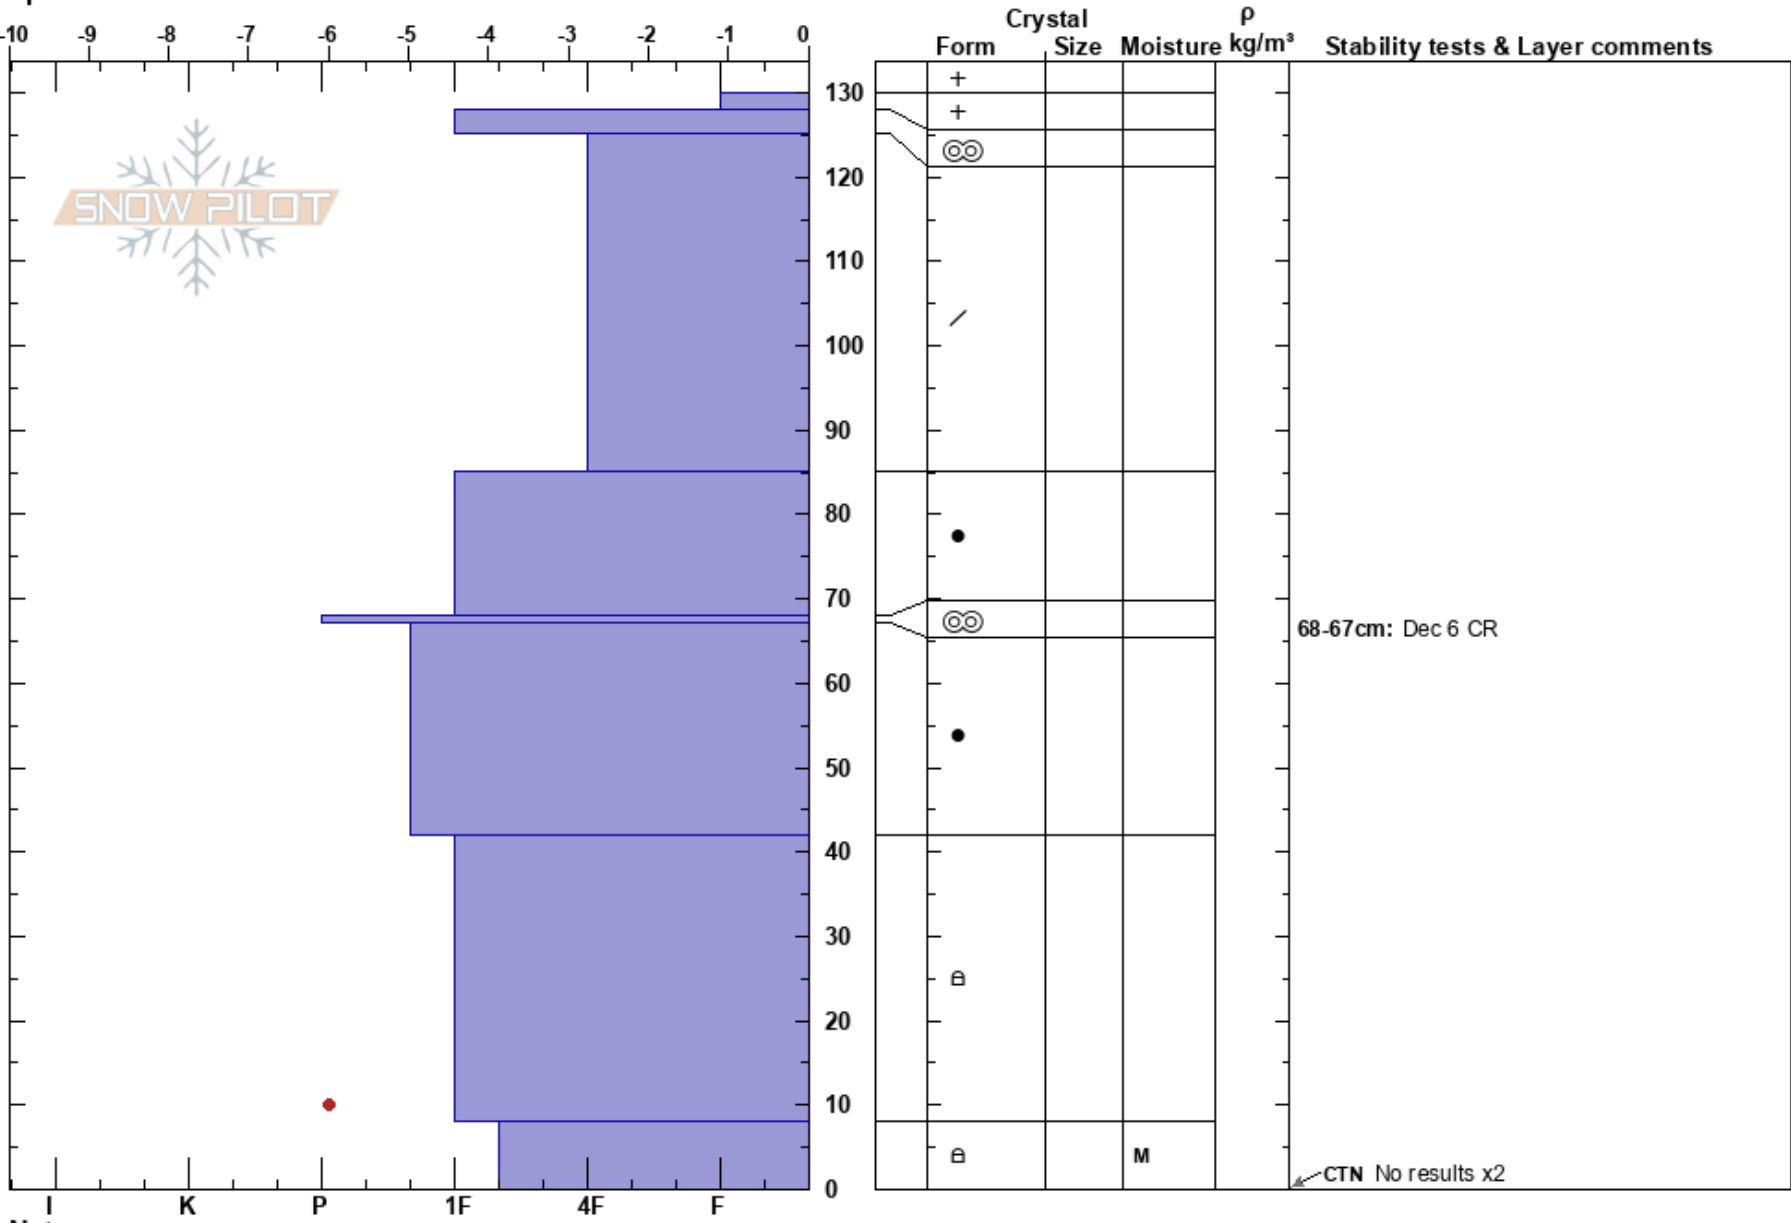

Queen of Spades
 Purcell
 BC
 Elevation: 2240 m
 Aspect: 180°
 Specifics:

Amy McDonald
 13/12/2023 - 10:00
 Co-ord:
 Slope Angle: 25°
 Wind Loading:

Stability:
 Air Temperature: -6°C
 Sky Cover: SCT
 Precipitation: NO
 Wind: Calm

HS: 130
 Layer Notes:
 68-67cm: Dec 6 CR
 68-67cm: Problematic layer

Notes: