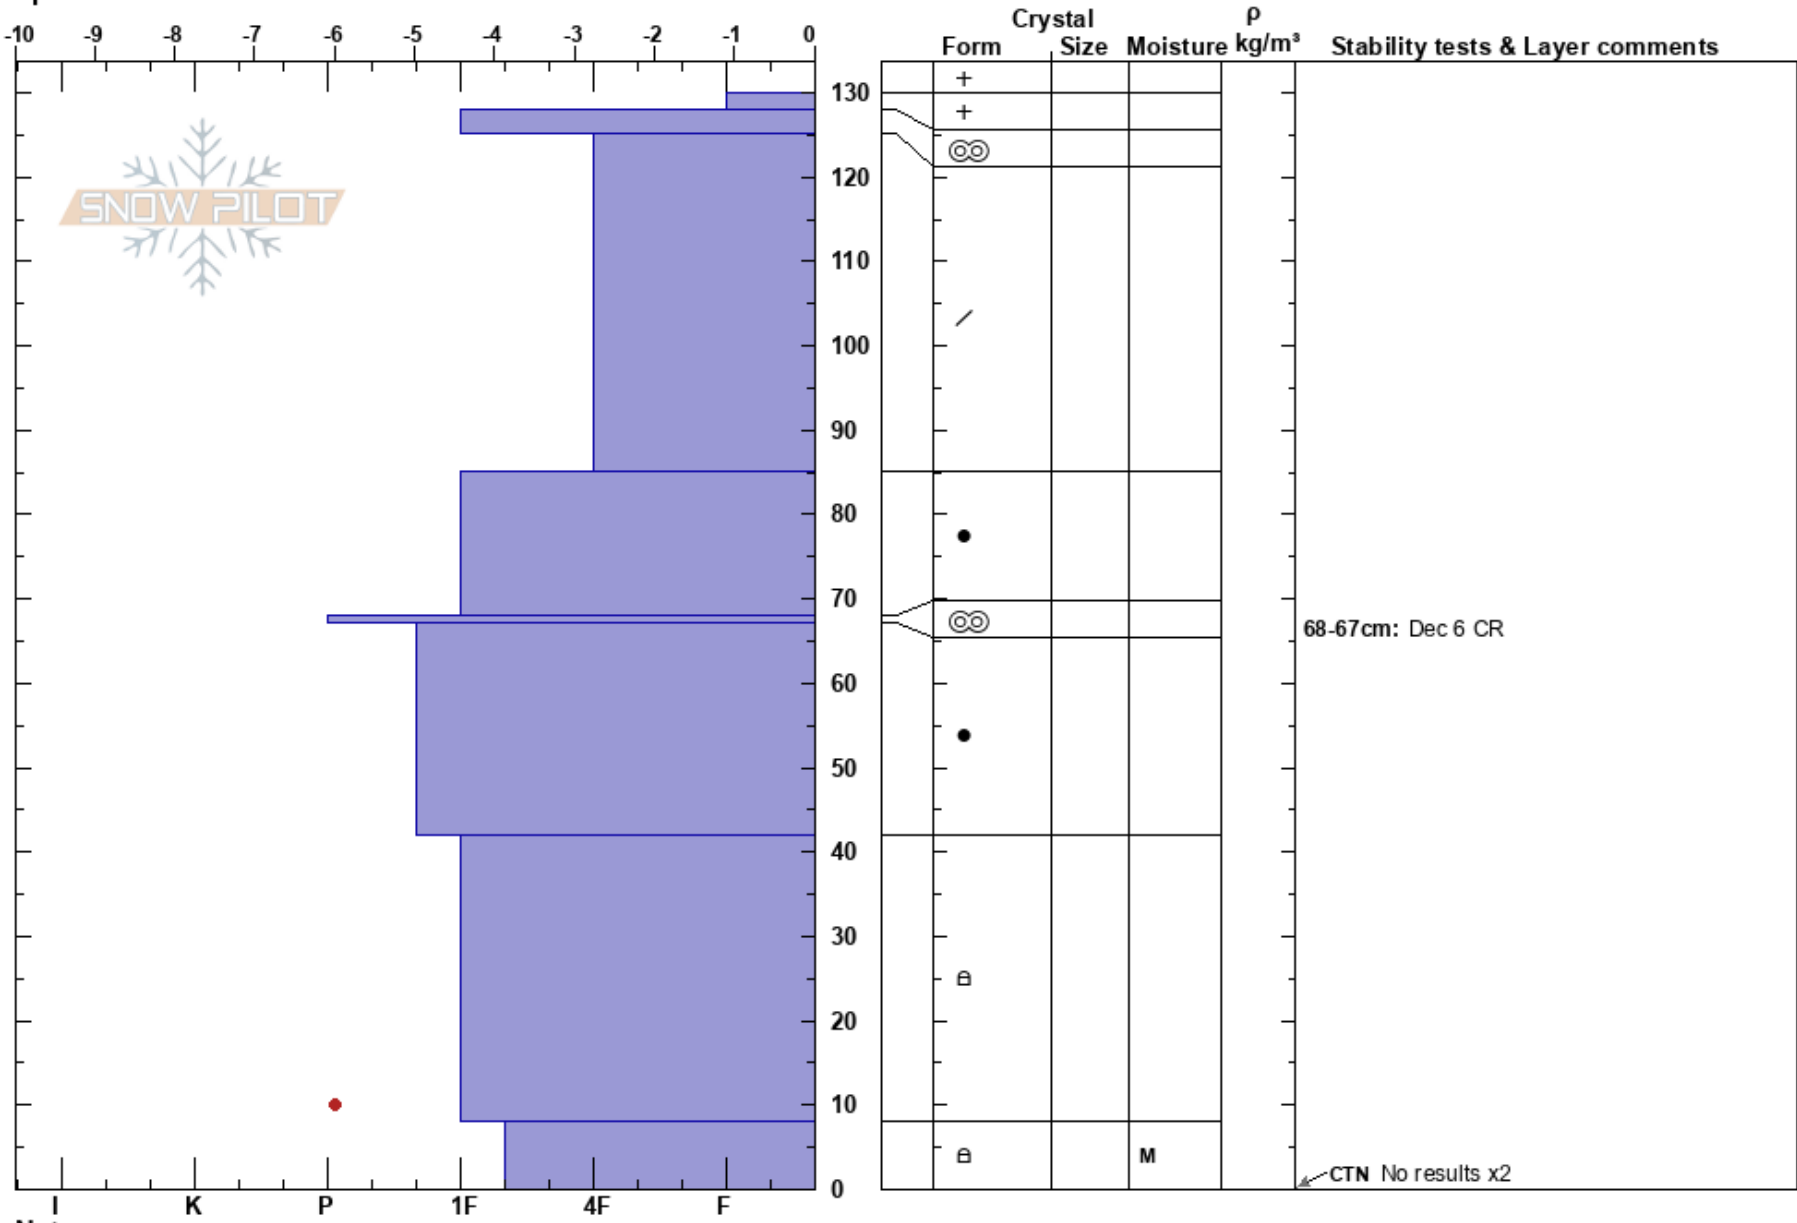

Queen of Spades
 Purcell
 BC
 Elevation: 2240 m
 Aspect: 180°
 Specifics:

Amy McDonald
 13/12/2023 - 10:00
 Co-ord:
 Slope Angle: 25°
 Wind Loading:

Stability:
 Air Temperature: -6°C
 Sky Cover: SCT
 Precipitation: NO
 Wind: Calm

HS: 130
 Layer Notes:
 68-67cm: Dec 6 CR
 68-67cm: Problematic layer

Notes: