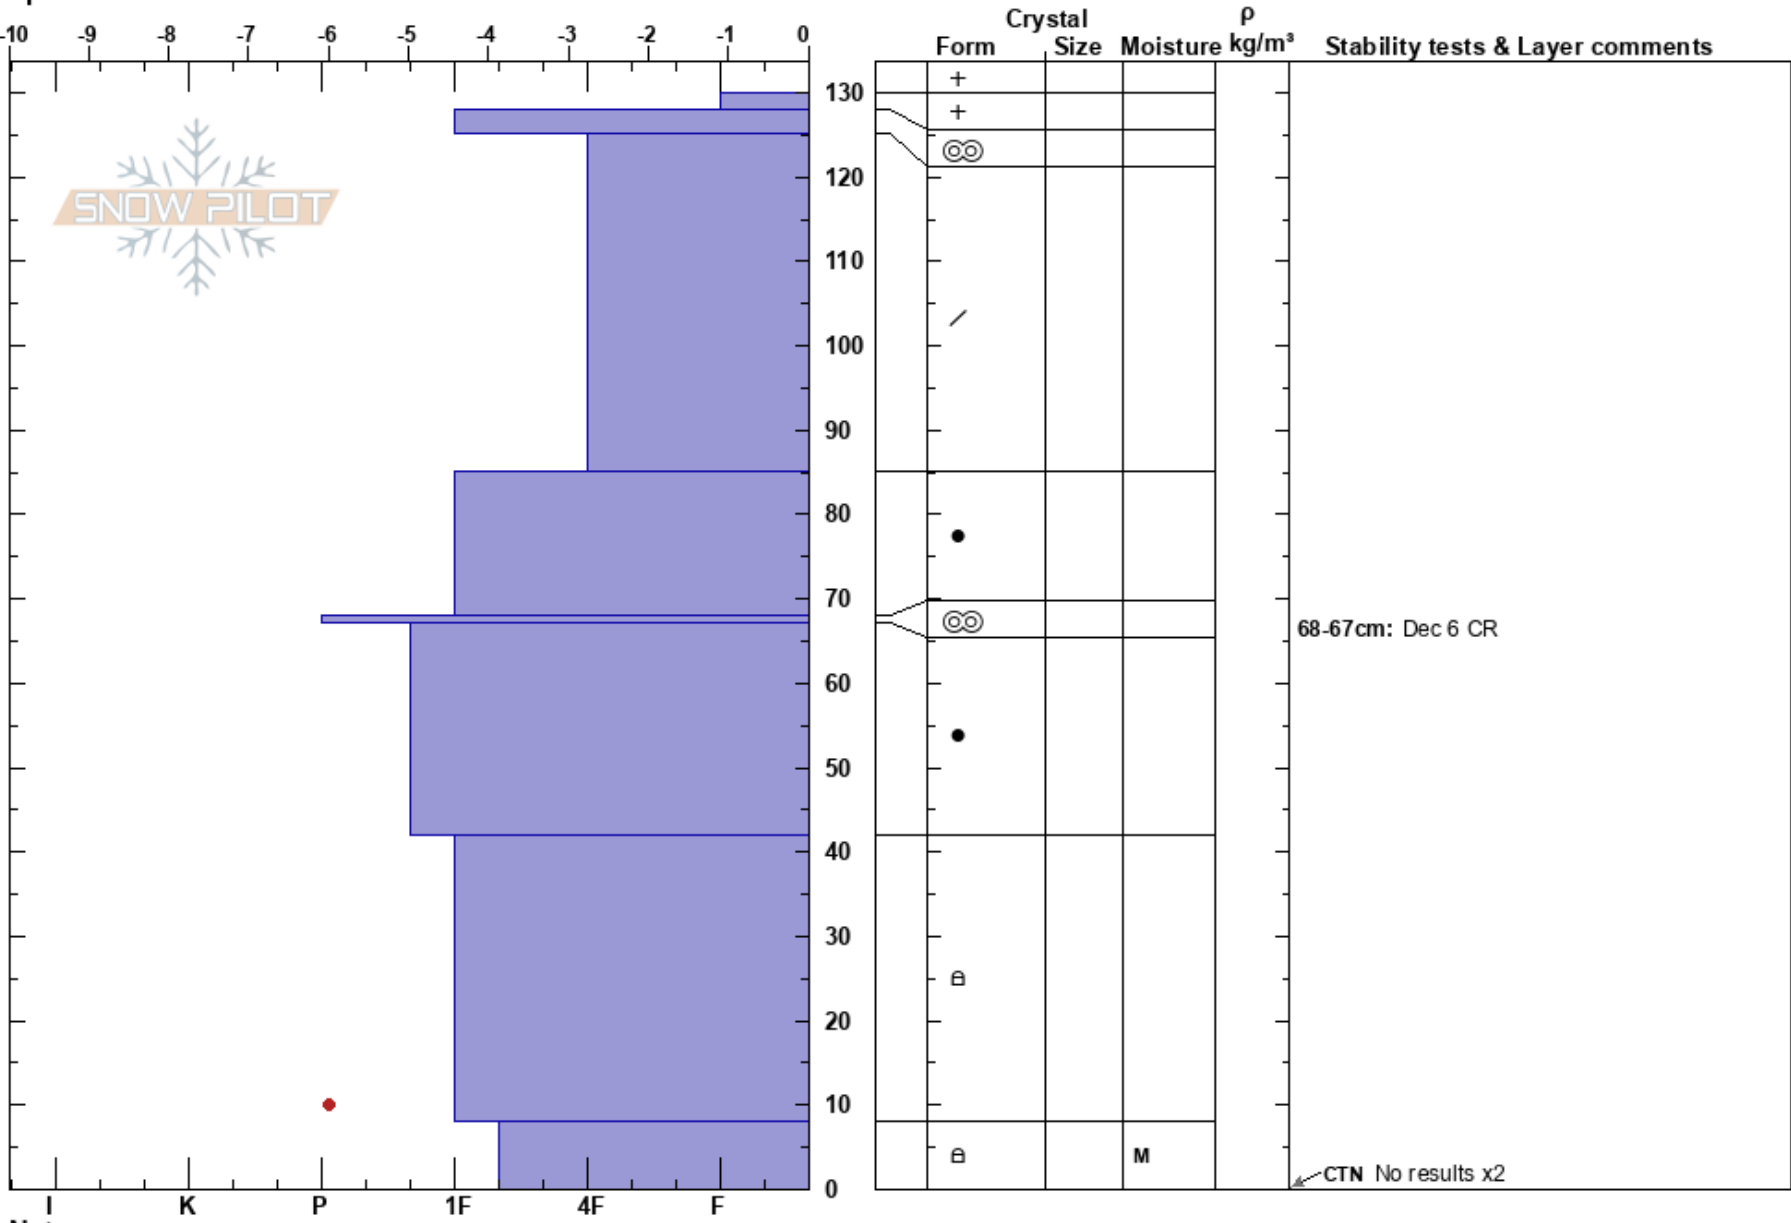

Queen of Spades  
 Purcell  
 BC  
 Elevation: 2240 m  
 Aspect: 180°  
 Specifics:

Amy McDonald  
 13/12/2023 - 10:00  
 Co-ord:  
 Slope Angle: 25°  
 Wind Loading:

Stability:  
 Air Temperature: -6°C  
 Sky Cover: SCT  
 Precipitation: NO  
 Wind: Calm

HS: 130  
 Layer Notes:  
 68-67cm: Dec 6 CR  
 68-67cm: Problematic layer

Notes: