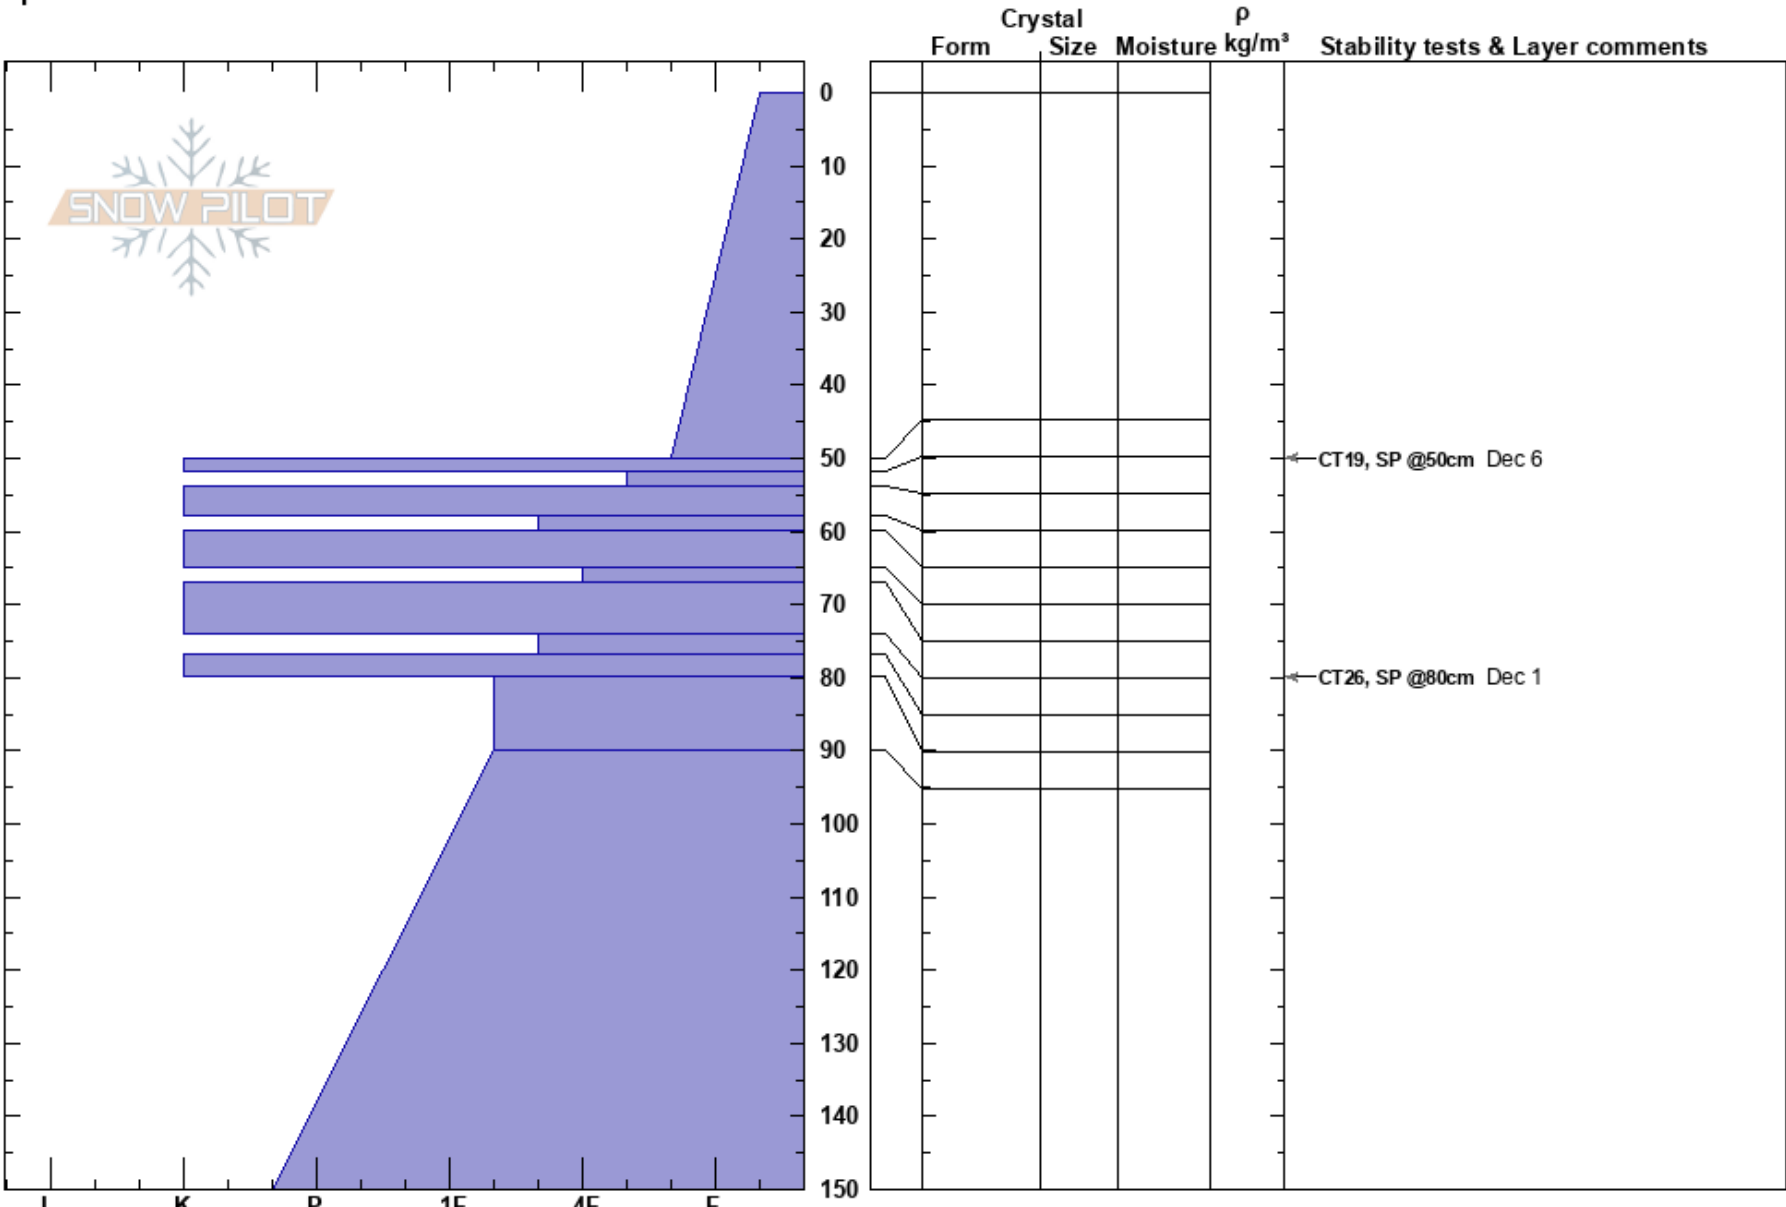

Brilliant Dec 12  
 Monashee  
 BC  
 Elevation: 2100 m  
 Aspect: NE  
 Specifics:

Shawn West  
 13/12/2023 - 09:30  
 Co-ord:  
 Slope Angle: 35°  
 Wind Loading:

Stability:  
 Air Temperature: -5°C  
 Sky Cover: CLR  
 Precipitation: NO  
 Wind: Calm  
 HS: 150  
 PF: 50 50-52cm: Problematic layer  
 PS: 40