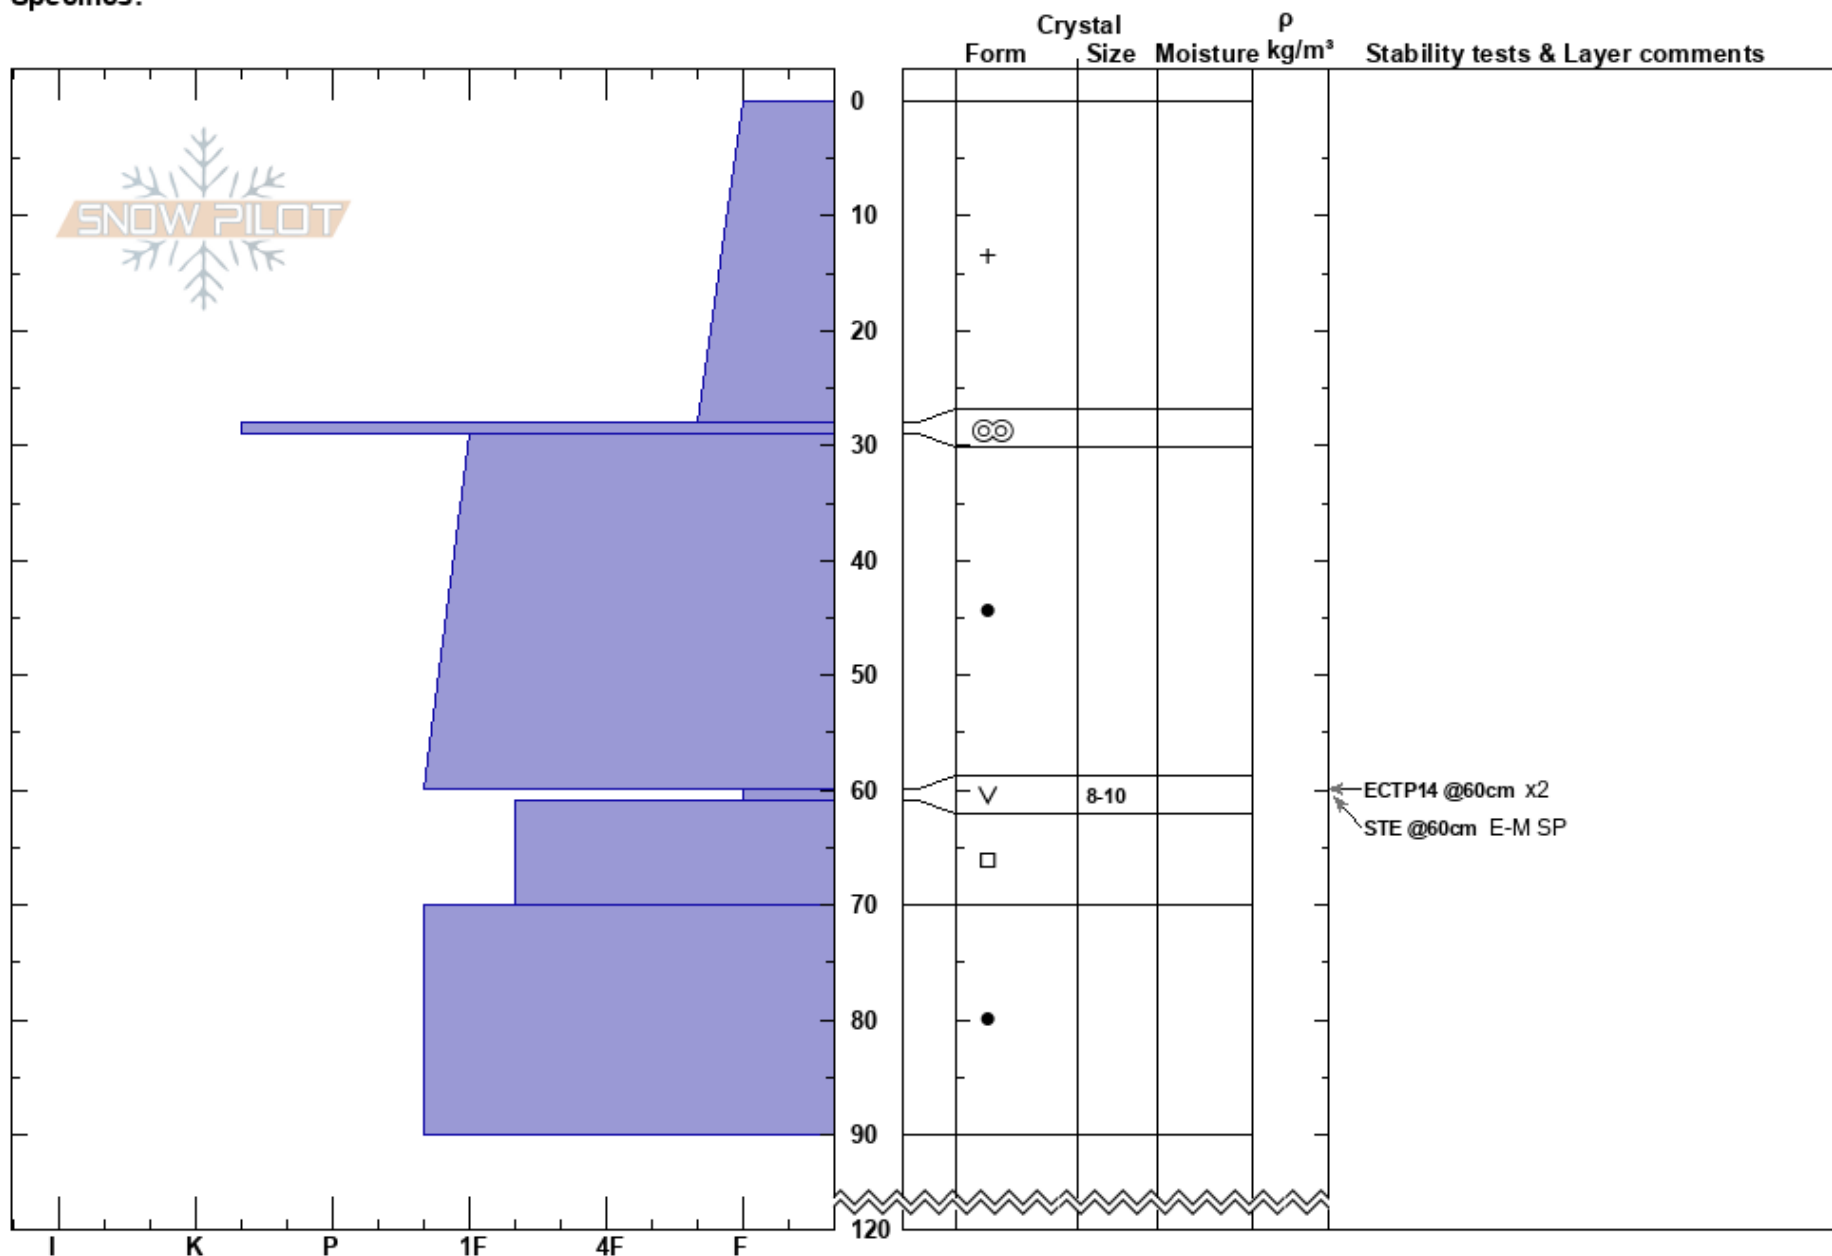

Norbert's Nose C4
 Monashee
 BC
 Elevation: 1950 m
 Aspect: NE
 Specifics:

Jason Martin
 13/12/2023 - 11:45
 Co-ord: 11U 344550E 5799840N
 Slope Angle: 38°
 Wind Loading: yes

Stability:
 Air Temperature: -5°C
 Sky Cover: OVC
 Precipitation: NO
 Wind: S Moderate

HS: 120
 PF: 60 60-61cm: Problematic layer
 PS: 25

Notes: Most left glade headed towards meadow/bowl PU
 No Na
 No Sc
 No Whumpfs