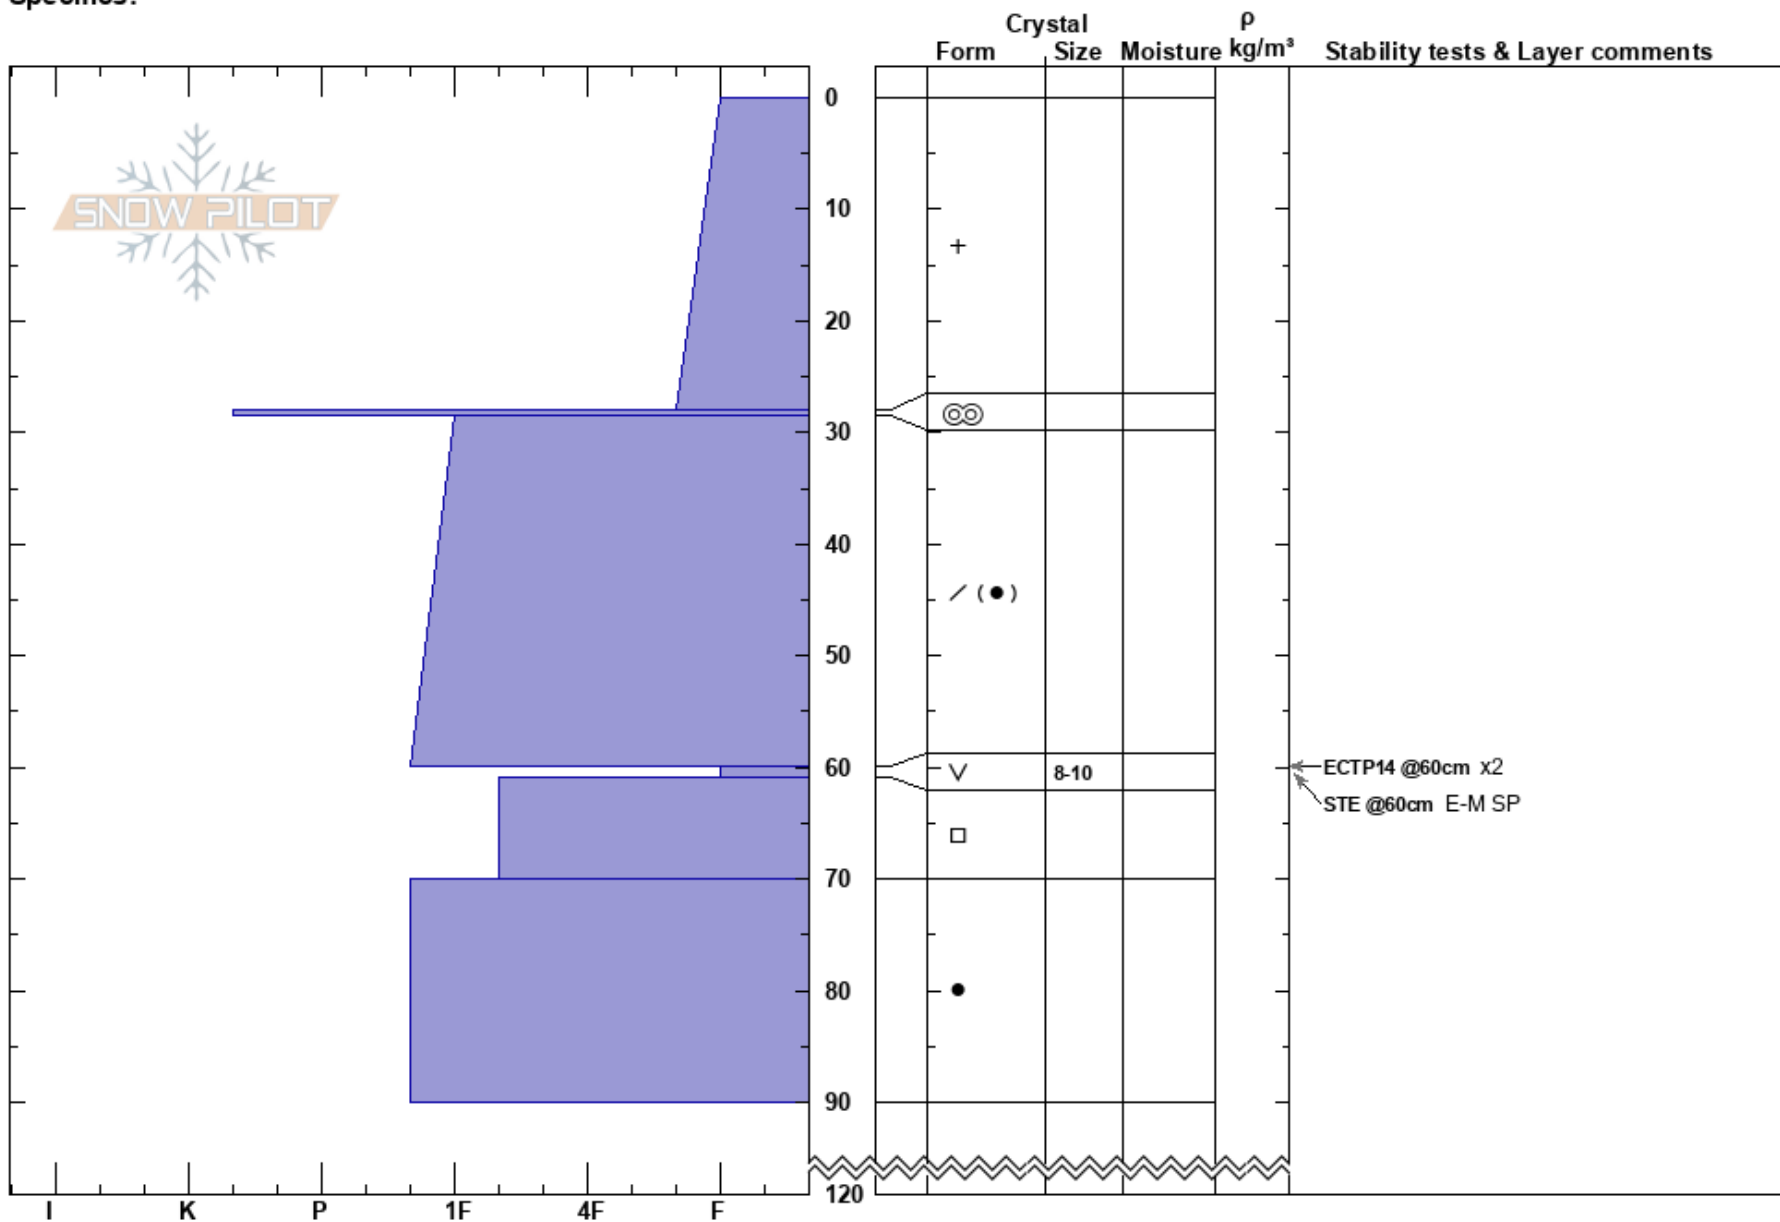

Norbert's Nose C4
 Monashee
 BC
Elevation: 1950 m
Aspect: NE
Specifics:

Jason Martin
 13/12/2023 - 11:45
Co-ord: 11U 344550E 5799840N
Slope Angle: 38°
Wind Loading: yes

Stability:
Air Temperature: -5°C
Sky Cover: OVC
Precipitation: NO
Wind: S Moderate

HS: 120
PF: 60 60-61cm: Problematic layer
PS: 25

Notes: No Na
 No Sc
 No Whumpfs