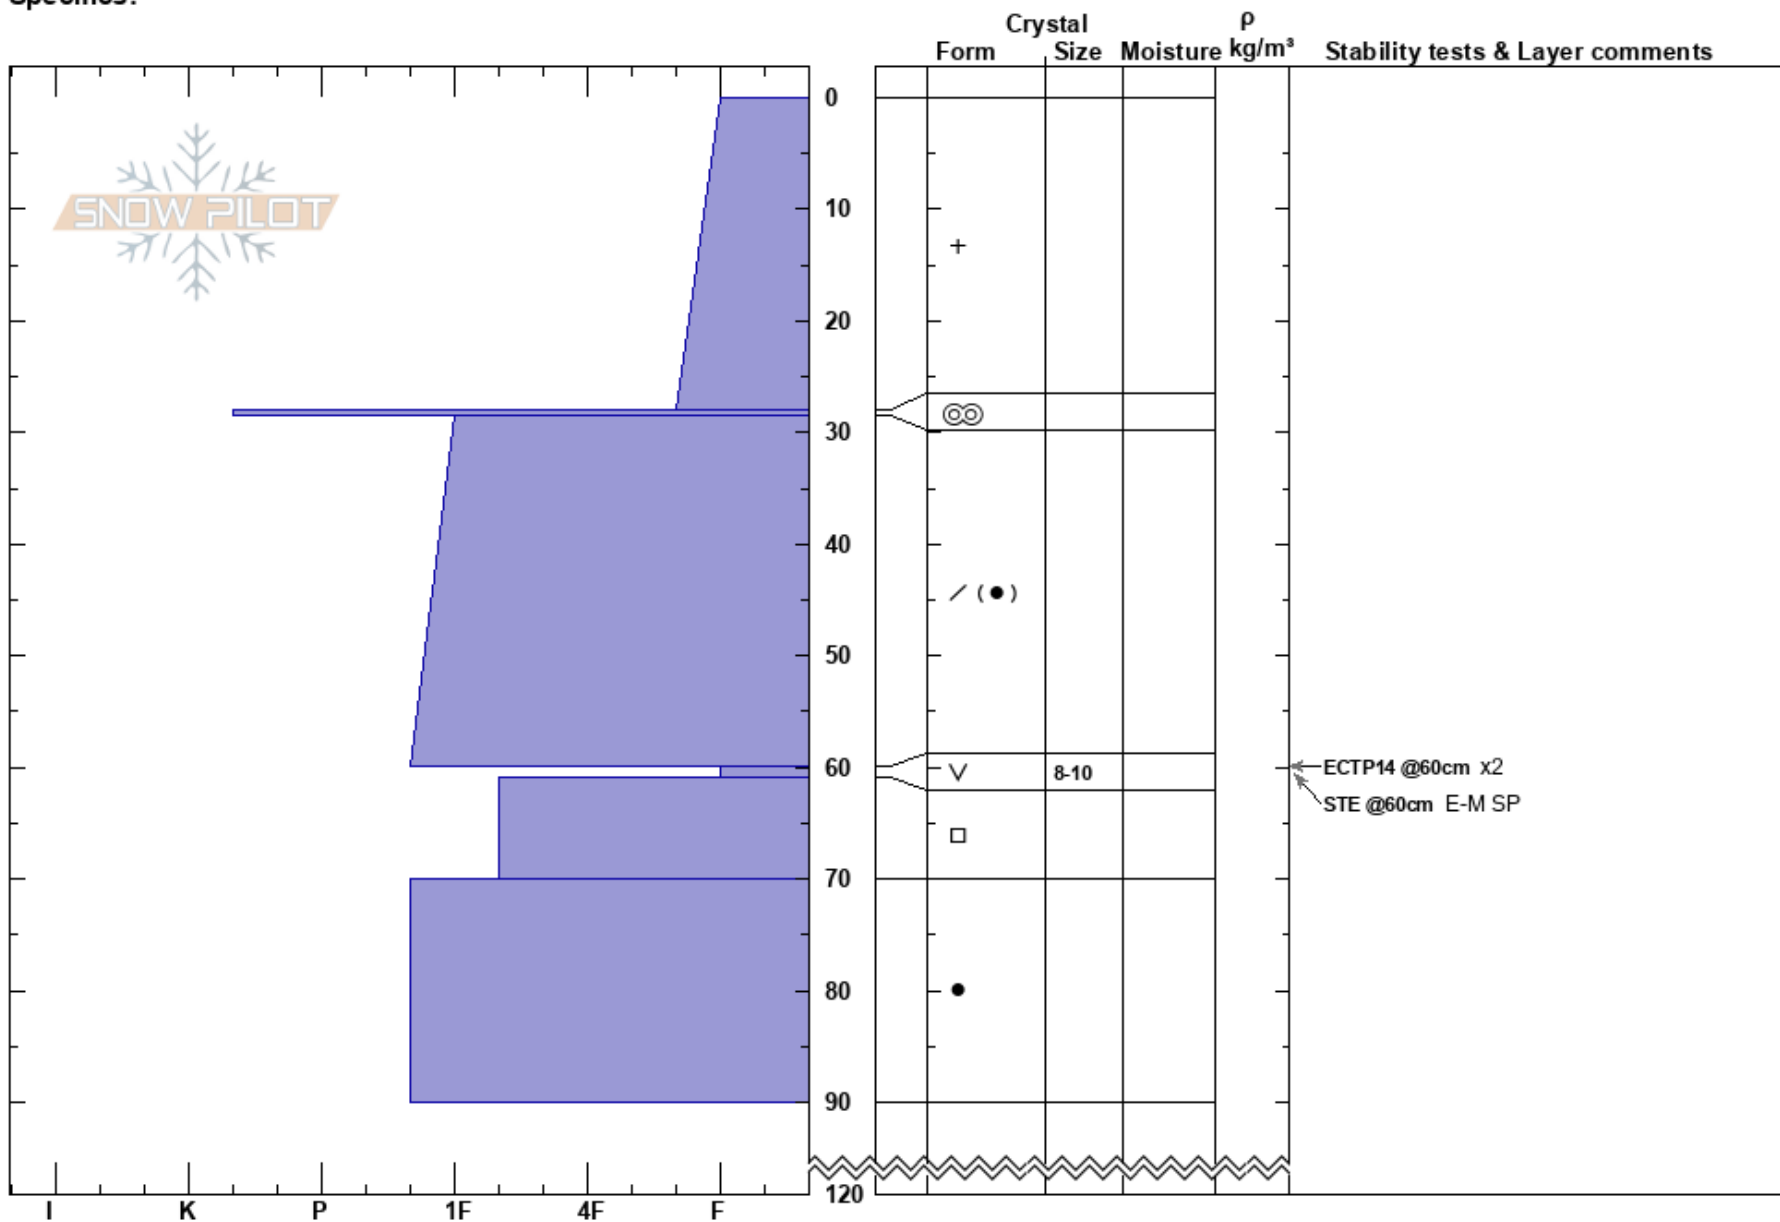

Norbert's Nose C4
 Monashee
 BC
 Elevation: 1950 m
 Aspect: NE
 Specifics:

Jason Martin
 13/12/2023 - 11:45
 Co-ord: 11U 344550E 5799840N
 Slope Angle: 38°
 Wind Loading: yes

Stability:
 Air Temperature: -5°C
 Sky Cover: OVC
 Precipitation: NO
 Wind: S Moderate

HS: 120
 PF: 60 60-61cm: Problematic layer
 PS: 25

Notes: No Na
 No Sc
 No Whumpfs