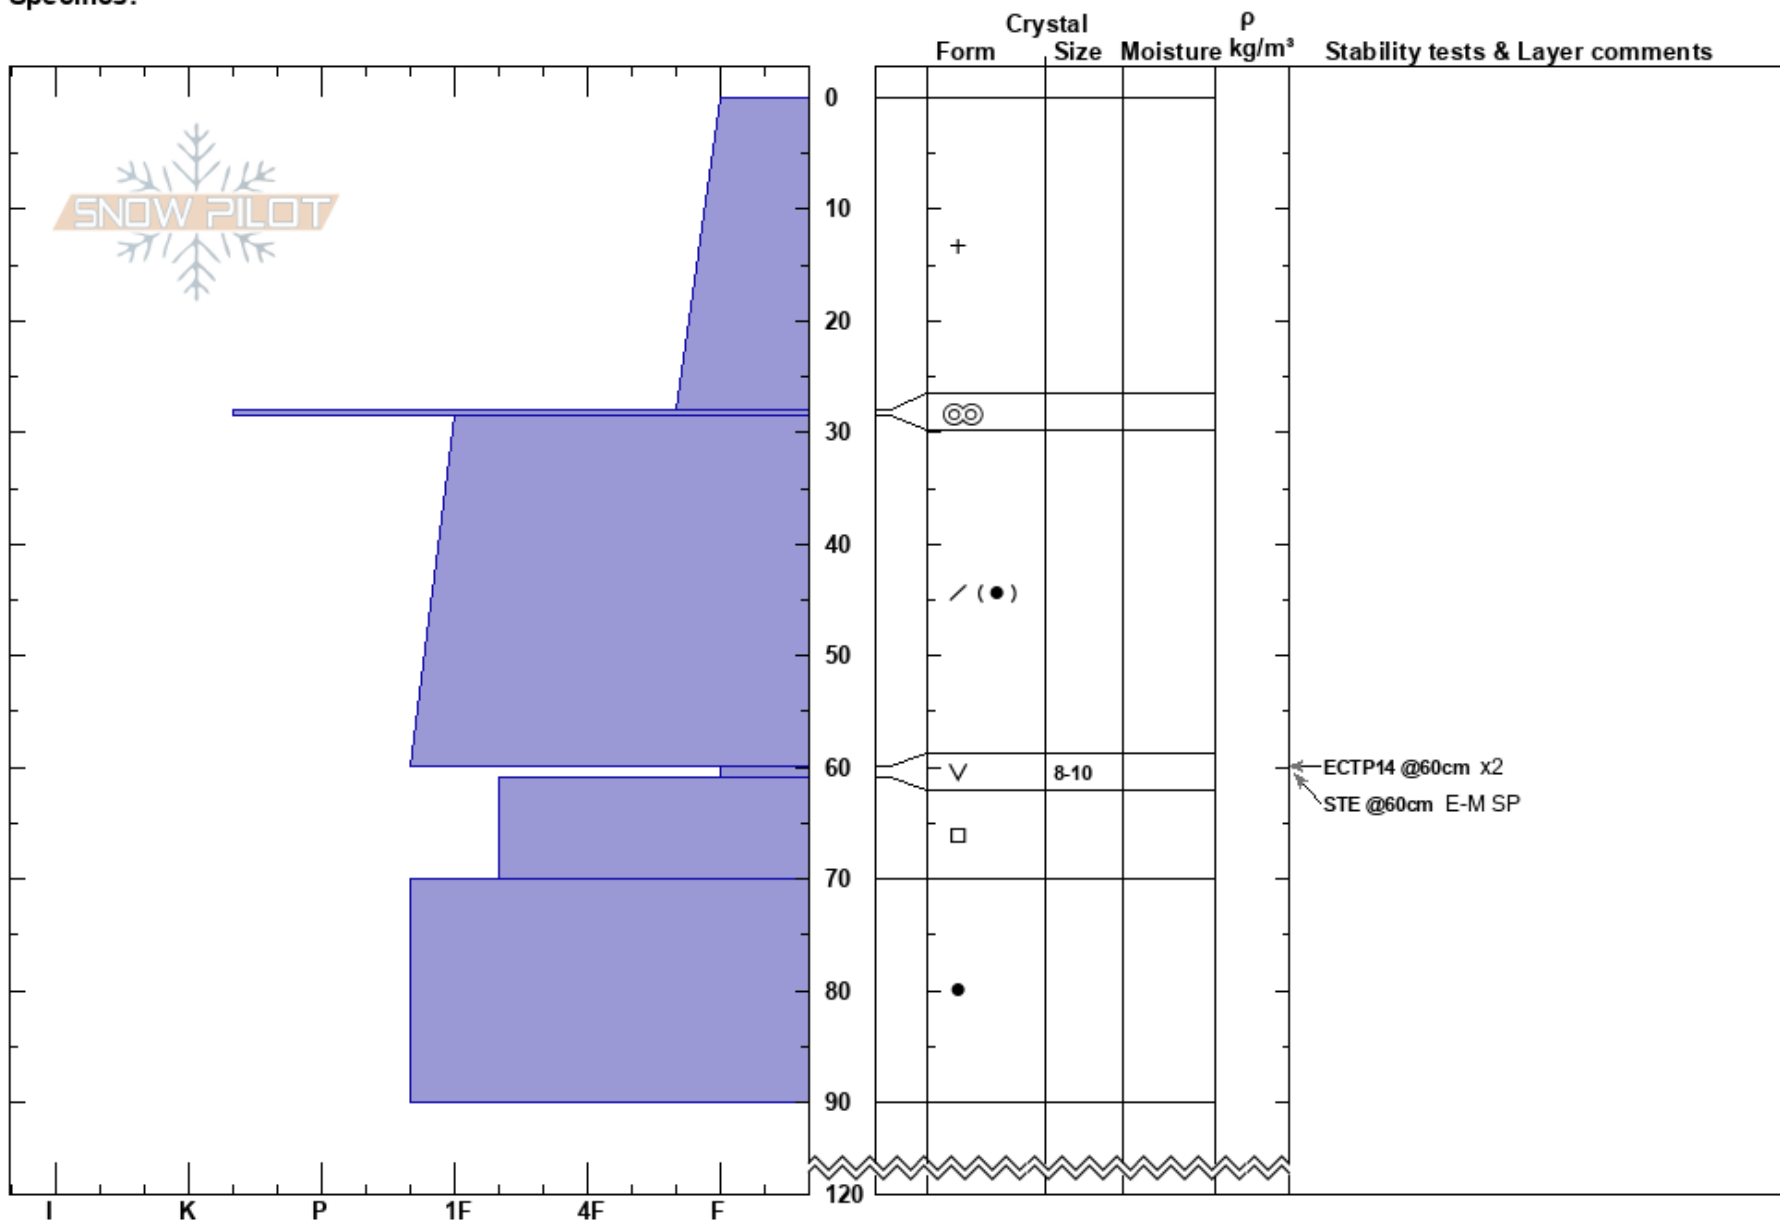

Norbert's Nose C4  
 Monashee  
 BC  
 Elevation: 1950 m  
 Aspect: NE  
 Specifics:

Jason Martin  
 13/12/2023 - 11:45  
 Co-ord: 11U 344550E 5799840N  
 Slope Angle: 38°  
 Wind Loading: yes

Stability:  
 Air Temperature: -5°C  
 Sky Cover: OVC  
 Precipitation: NO  
 Wind: S Moderate  
 HS: 120  
 PF: 60 60-61cm: Problematic layer  
 PS: 25