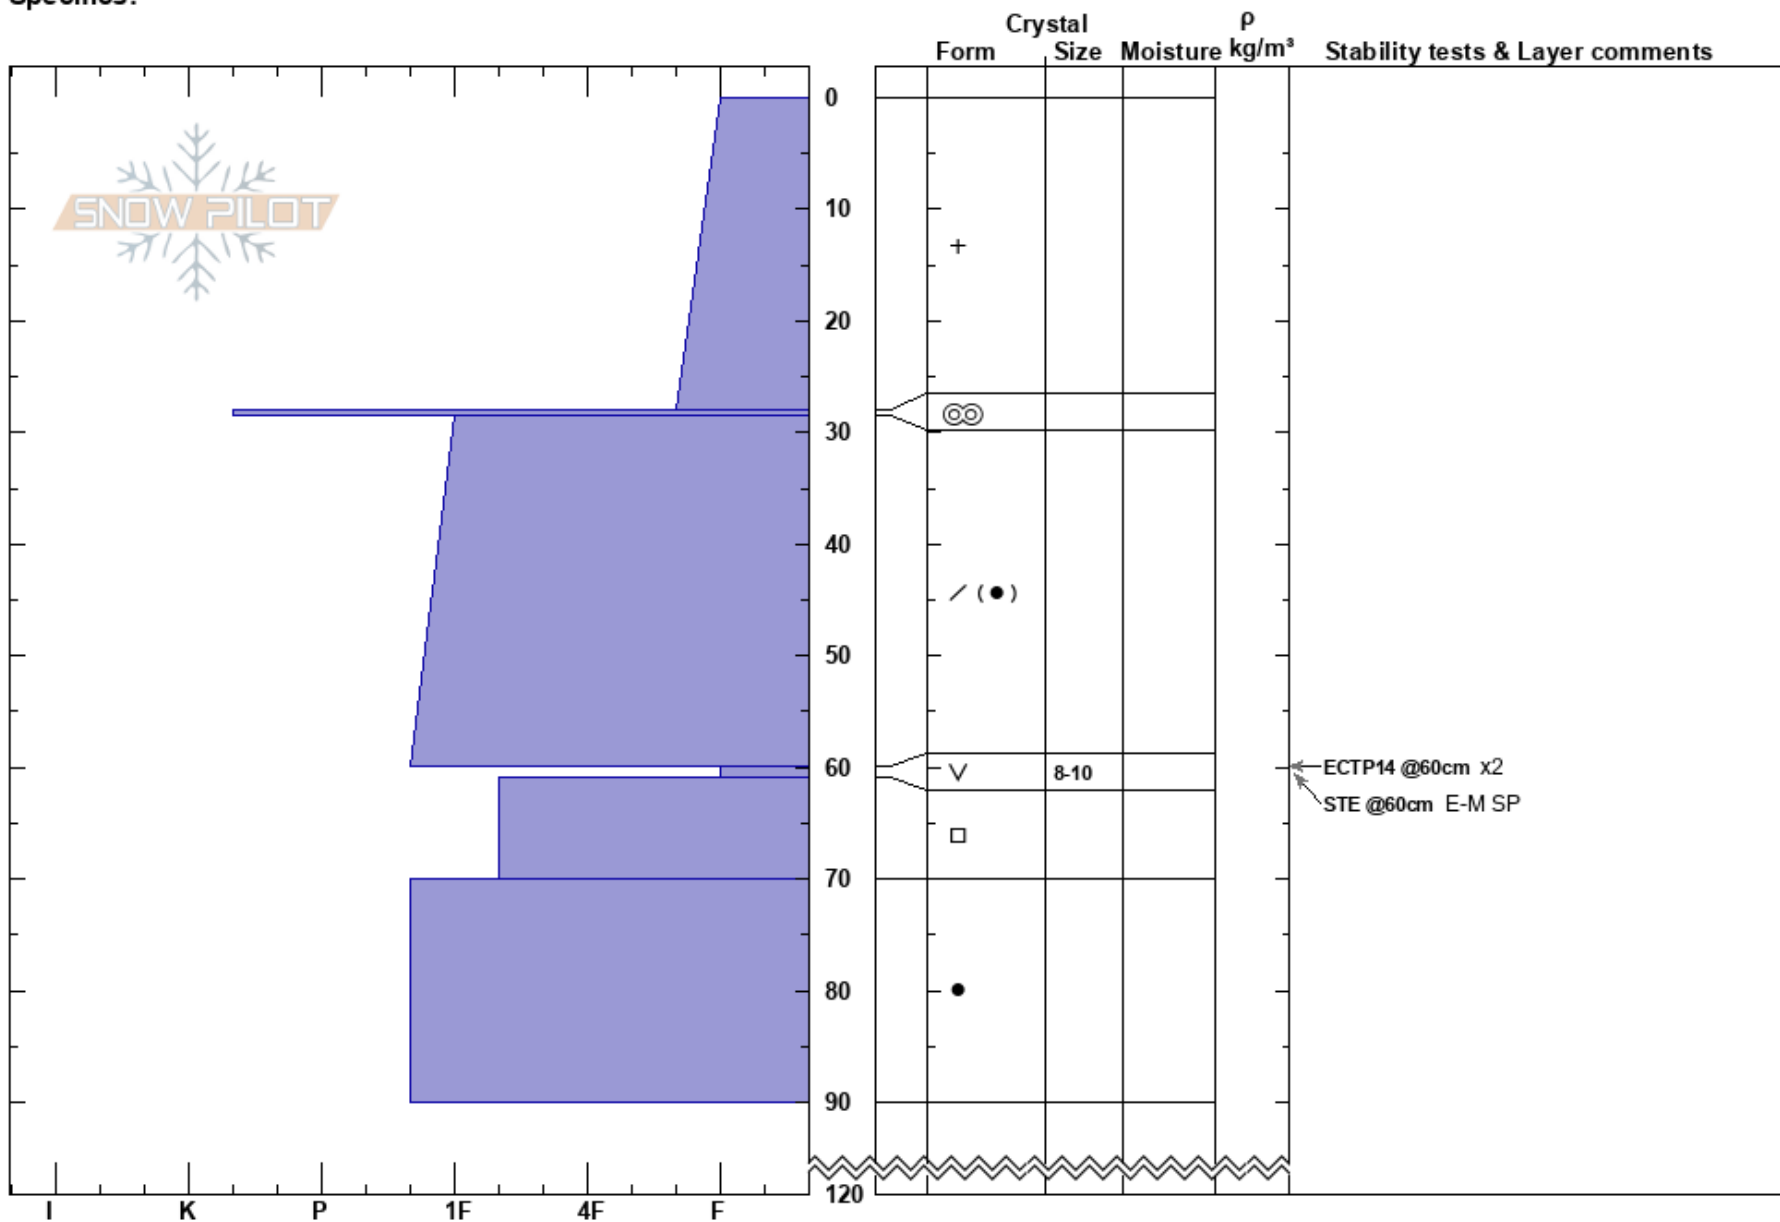

Norbert's Nose C4
 Monashee
 BC
 Elevation: 1950 m
 Aspect: NE
 Specifics:

Jason Martin
 13/12/2023 - 11:45
 Co-ord: 11U 344550E 5799840N
 Slope Angle: 38°
 Wind Loading: yes

Stability:
 Air Temperature: -5°C
 Sky Cover: OVC
 Precipitation: NO
 Wind: S Moderate
 HS: 120
 PF: 60 60-61cm: Problematic layer
 PS: 25