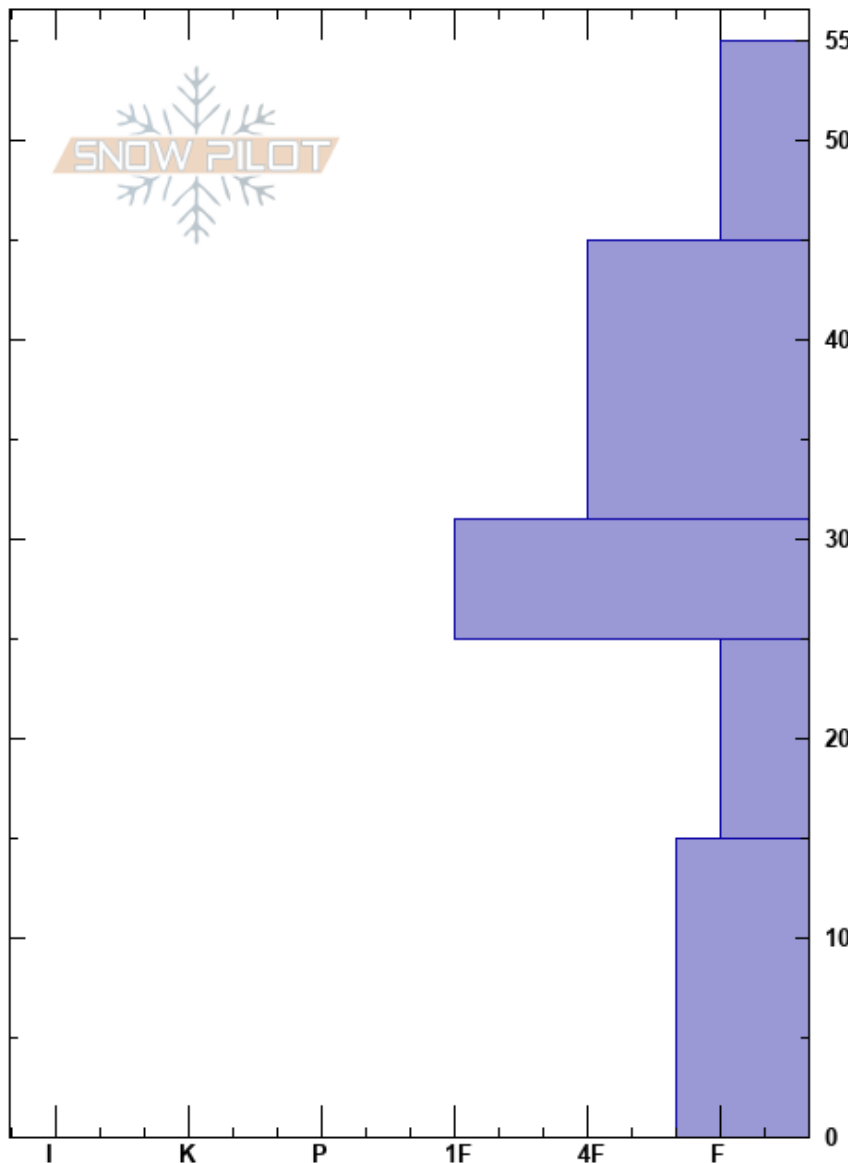

Bobs Knob
 Southern Wasatch
 UT
 Elevation: 2625 m
 Aspect: NE
 Specifics: We skied slope

Joel ORourke
 12/13/2023 - 12:00pm
 Co-ord: 40.41176N, -111.61591E
 Slope Angle: 32°
 Wind Loading: no

Stability: HS:55
 Air Temperature: -0.5°C PF: 40
 Sky Cover: SCT PS: 18
 Precipitation: NO
 Wind: W Light Breeze
 Layer Notes: 15-0cm: Problematic layer

Height (m)	Crystal		Moisture	ρ kg/m ³	Stability tests & Layer comments
	Form	Size			
55	∇	5			
50	□	1-2			
45					
40	□	1-2			
35					
30	◼	1-2			
25					
20	□	2			
15					←ECTP17 @15cm irregular brk
10	□	2-4			
5					
0					